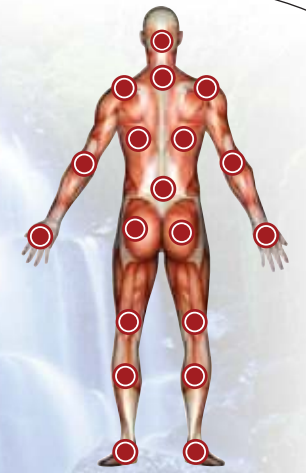

PASSION SPAS PHYSICAL THERAPY

Passion Spas offers the most innovative spa massage features ever developed

Physical Therapy. Each Passion Spa has a variety of massage features that will create the ultimate in hydrotherapy relief for you. Through years of experience and close cooperation with physiotherapists, we have designed a variety of massage experiences that are unique to Passion Spas.