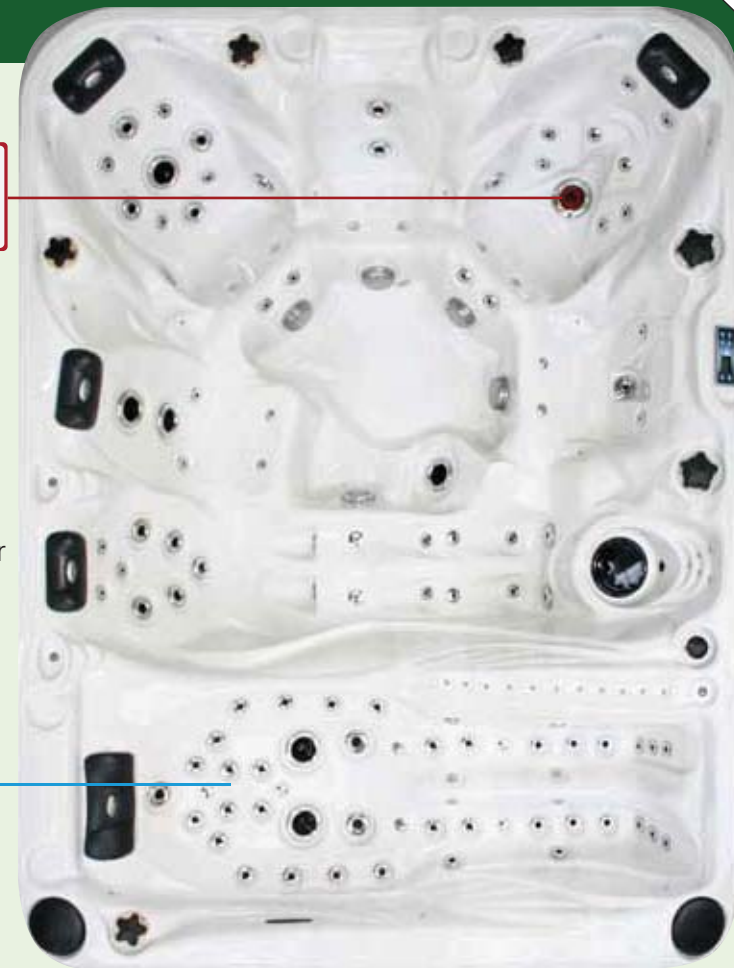

THE ECSTATIC

SIGNATURE COLLECTION

The most deluxe of all our Signature Collection, The Ecstatic is a seven person ultra deluxe therapeutic oasis that incorporates all of the standard features in the Signature Collection, and more. In addition to five bench seats of varying depths and a spacious lounge, the Ecstatic incorporates our exclusive Levitation Bed, the most innovative spa feature available that allows you to lay face up, or face down for the most relaxing spa massage you can imagine. The shallow Levitation Bed has multi level leg supports as well as a wide upper body cavity that allows you to find the position most comfortable for you to receive a full body massage. One entire side of your body is completely enveloped in a soothing massage that can be adjusted for intensity and effect.

The innovative Ecstatic incorporates multiple pumps, audio system, Aqua Rolling Massage, aromatherapy, UV and ozone sanitation, and as well as over 100 therapeutic massage jets. No other spa in the Passion Spa Collection or in the entire marketplace offers so many exciting and relaxing features as does the Ecstatic Spa, only from Passion Spas.

Full specification page 29