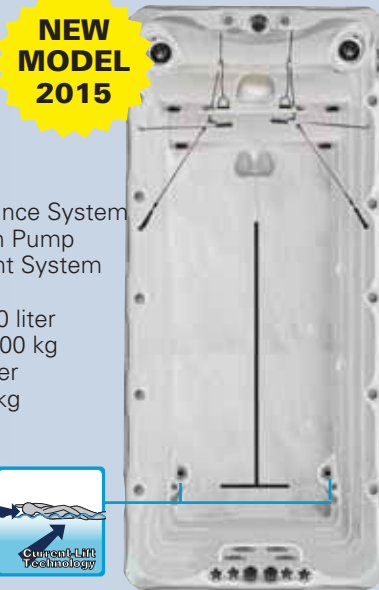

- Dimensions Standard: 400 x 228 x 126 cm
- Dimensions Deep: 400 x 228 x 152 cm
- Turbo Swimjets: 4
- Floor Swimjets: 2
- Synergy Water Maintenance System
- Energy Efficient Filtration Pump
- Starbrite Interior LED light System
- Hybrid Heating
- Capacity Standard: 7500 liter
- Dry Weight Standard: 1200 kg
- Capacity Deep: 9000 liter
- Dry Weight Deep: 1400 kg
- Current-Lift Technology

NEW MODEL 2015

Full specification page 31