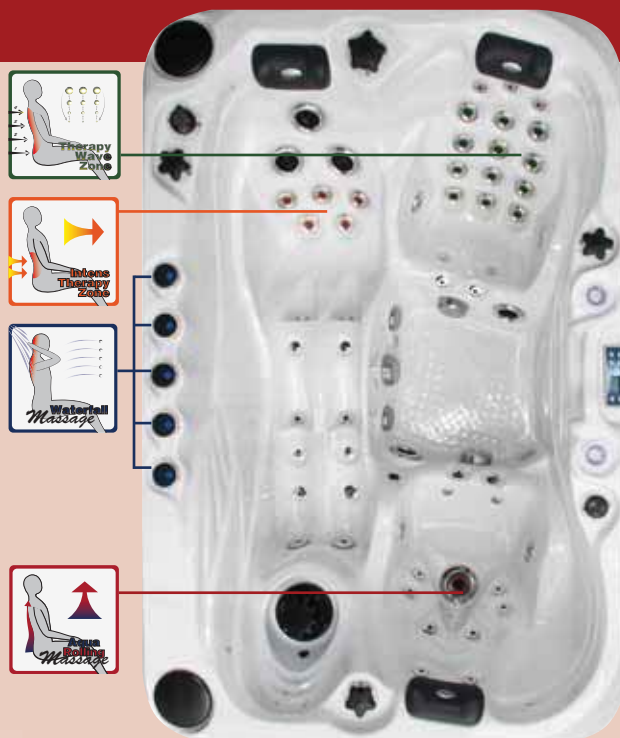

THE AMORE

EXCLUSIVE COLLECTION

Efficient use of space and exceptional variety of massage experiences define the Amore Spa. The offset bucket seats allow the users to face each other without having to share foot space, and the comfortable lounge seat allows even a tall person to recline in comfort. The Amore is equipped with a multitude of massage experiences, including our exclusive AquaRolling massage system that pampers and massages your body just like a real masseuse. Multiple types of massage, substantial jets, water fountains, audio system and our exclusive Synergy water purification system combine to make the Amore the most highly featured 3-person spa available.

- Dimensions: 230 x 155 x 91 cm
- Number of Seats: 2
- Number of Loungers: 1
- Total Massage Jets: 60
- Soft Air Massage System
- Synergy Water Maintenance System
- Energy Efficient Filtration Pump
- Starbrite Interior Led Light System
- Hybrid Heating
- Capacity: 875 L
- Dry Weight: 275 KG

Full specification page 30