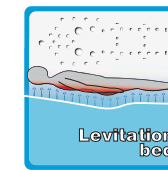

PASSION SPAS PHYSICAL THERAPY

Passion Spas offers the most innovative spa massage features ever developed

Physical Therapy. Each Passion Spa has a variety of massage features that will create the ultimate in hydrotherapy relief for you. Through years of experience and close cooperation with physiotherapists, we have designed a variety of massage experiences that are unique to Passion Spas.

Aqua Rolling Massage™

Our exclusive Aqua Rolling Massage pushes water up the back of the seat through specially designed recesses in the spa shell. The resulting agitation of the water creates a vigorous massage that works the muscles throughout your back.

Intense Therapy Zone™

The Intense Therapy Zone™ provides a concentrated, penetrating massage to the lower regions of your back. The intensity of the pressure can be adjusted. Only Passion Spas offers a therapy system for your lower back muscles that allows you to isolate specific areas with the intensity of massage you desire.

Levitation Bed™

The Levitation bed is the most innovative spa massage feature available. Experiencing this massage will give you a floating sensation because your body is completely enveloped in a soothing massage that can be adjusted for intensity and effect. You can lie either face down or face up, giving you a