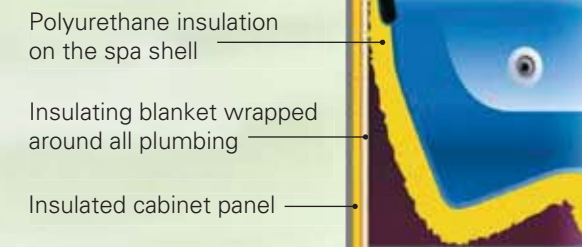

Triple Layer Insulation