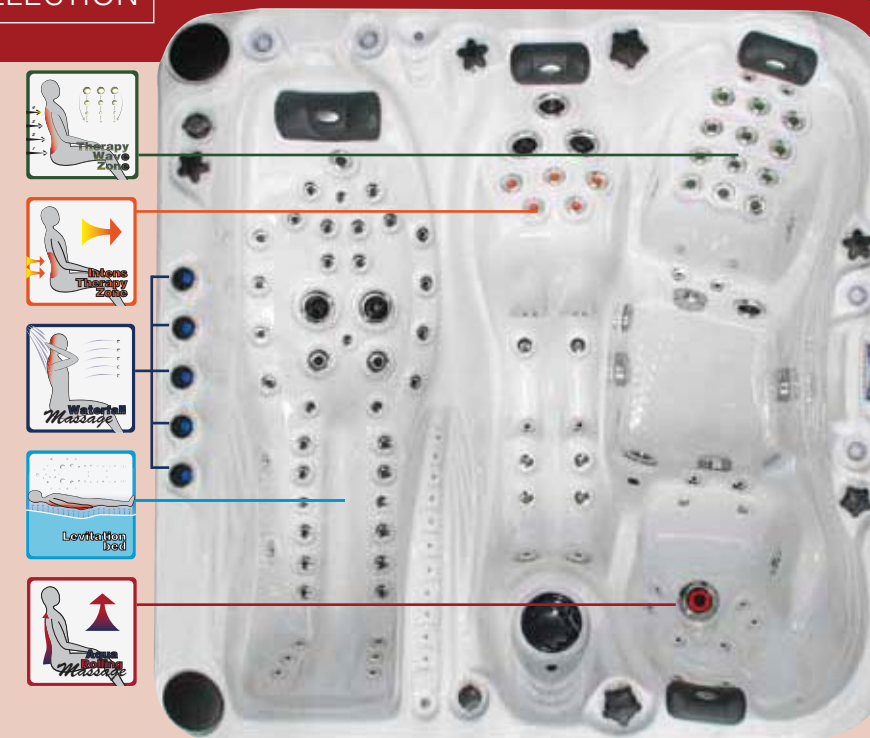

Full specification page 30