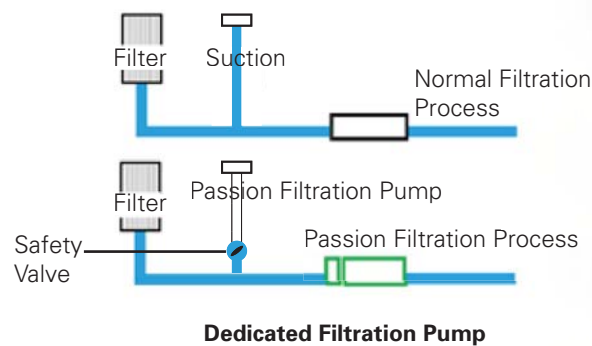

PASSION SPAS PERFECT WATER

Amazingly clear water due to our synergy water purification system.

Passion Spas are equipped with a multi-faceted water purification system that helps keep your water crystal clear and reduces the need for additional water sanitation and maintenance. The sole purpose of our dedicated filtration pump is to draw water through the spa filter, insuring that your spa water is constantly being filtered regardless of whether the massage pumps are operating. The water is sanitized by means of our highly effective Ozone System and, in our Signature and Exclusive Collections, further purified with our UV sanitation system. The combination of 100% filtration, ozone sanitation and UV purification creates our Synergy Water Maintenance System that creates the ultimate in clear water.