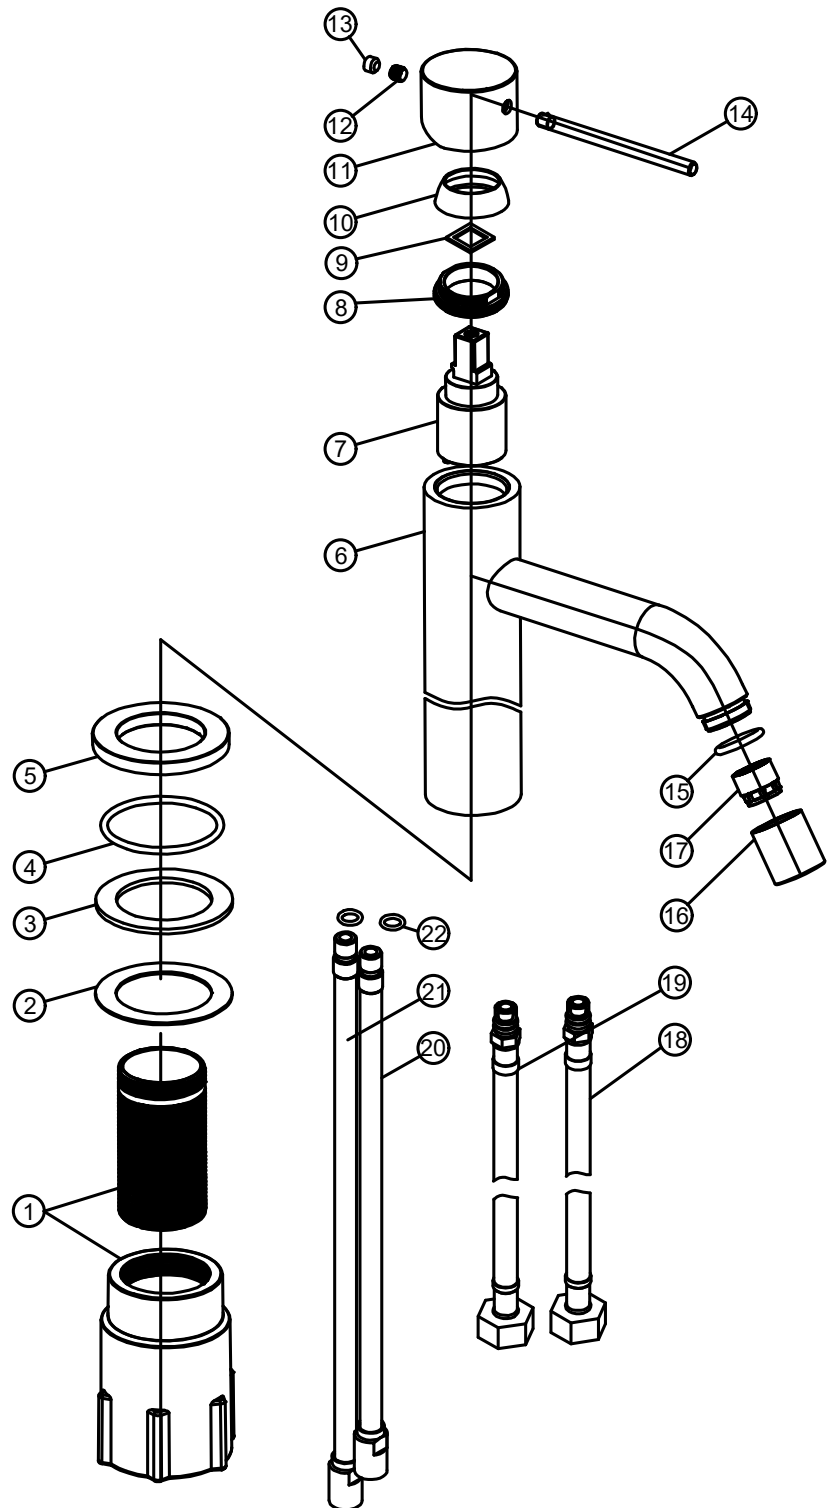

SCANDTAP

BATHROOM & KITCHEN

Edition: 2024-10-01

- 1 Fixing bushing
- 2 Washer
- 3 Washer
- 4 O ring
- 5 Base
- 6 Body
- 7 Cartridge
- 8 Screw nut
- 9 Gasket
- 10 Cover ring
- 11 Handle base
- 12 Inner hex screw
- 13 Rubber
- 14 Handle bar
- 15 O ring
- 16 Aerator cover
- 17 Aerator
- 18 Flexible hose
- 19 Flexible hose
- 20 Short Connect pipe
- 21 Long connective pipe
- 22 O ring

Voyage Medium

Colour	Art no	RSK	Colour	Art no	RSK
Original	10210	8275645	Classic	10214	8275720
Sand	10211	8275646	Rust	12005	8275649
Amber	10212	8275647	Scrap	12006	8275650
Shadow	10213	8275648	Coal	12007	8275651