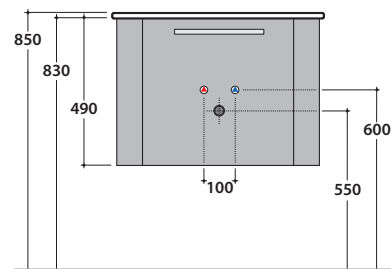

STONE ARREDO SSM3X

GLOBO

Cod. **SSM3X**

Base 70 ad un cassetto completa di lavabo Cod. SSN06.BI.
Base 70 with one drawer, basin included Cod. SSN06.BI.

Apertura massima cassetto cm. 88
Drawer full-opening 88 cm