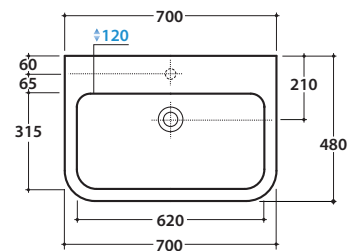

STONE ARREDO SSM3X

GLOBO

Cod. **SSM3X**

Base 70 ad un cassetto completa di lavabo Cod. SSN06.BI.
Base 70 with one drawer, basin included Cod. SSN06.BI.

Apertura massima cassetto cm. 88
Drawer full-opening 88 cm