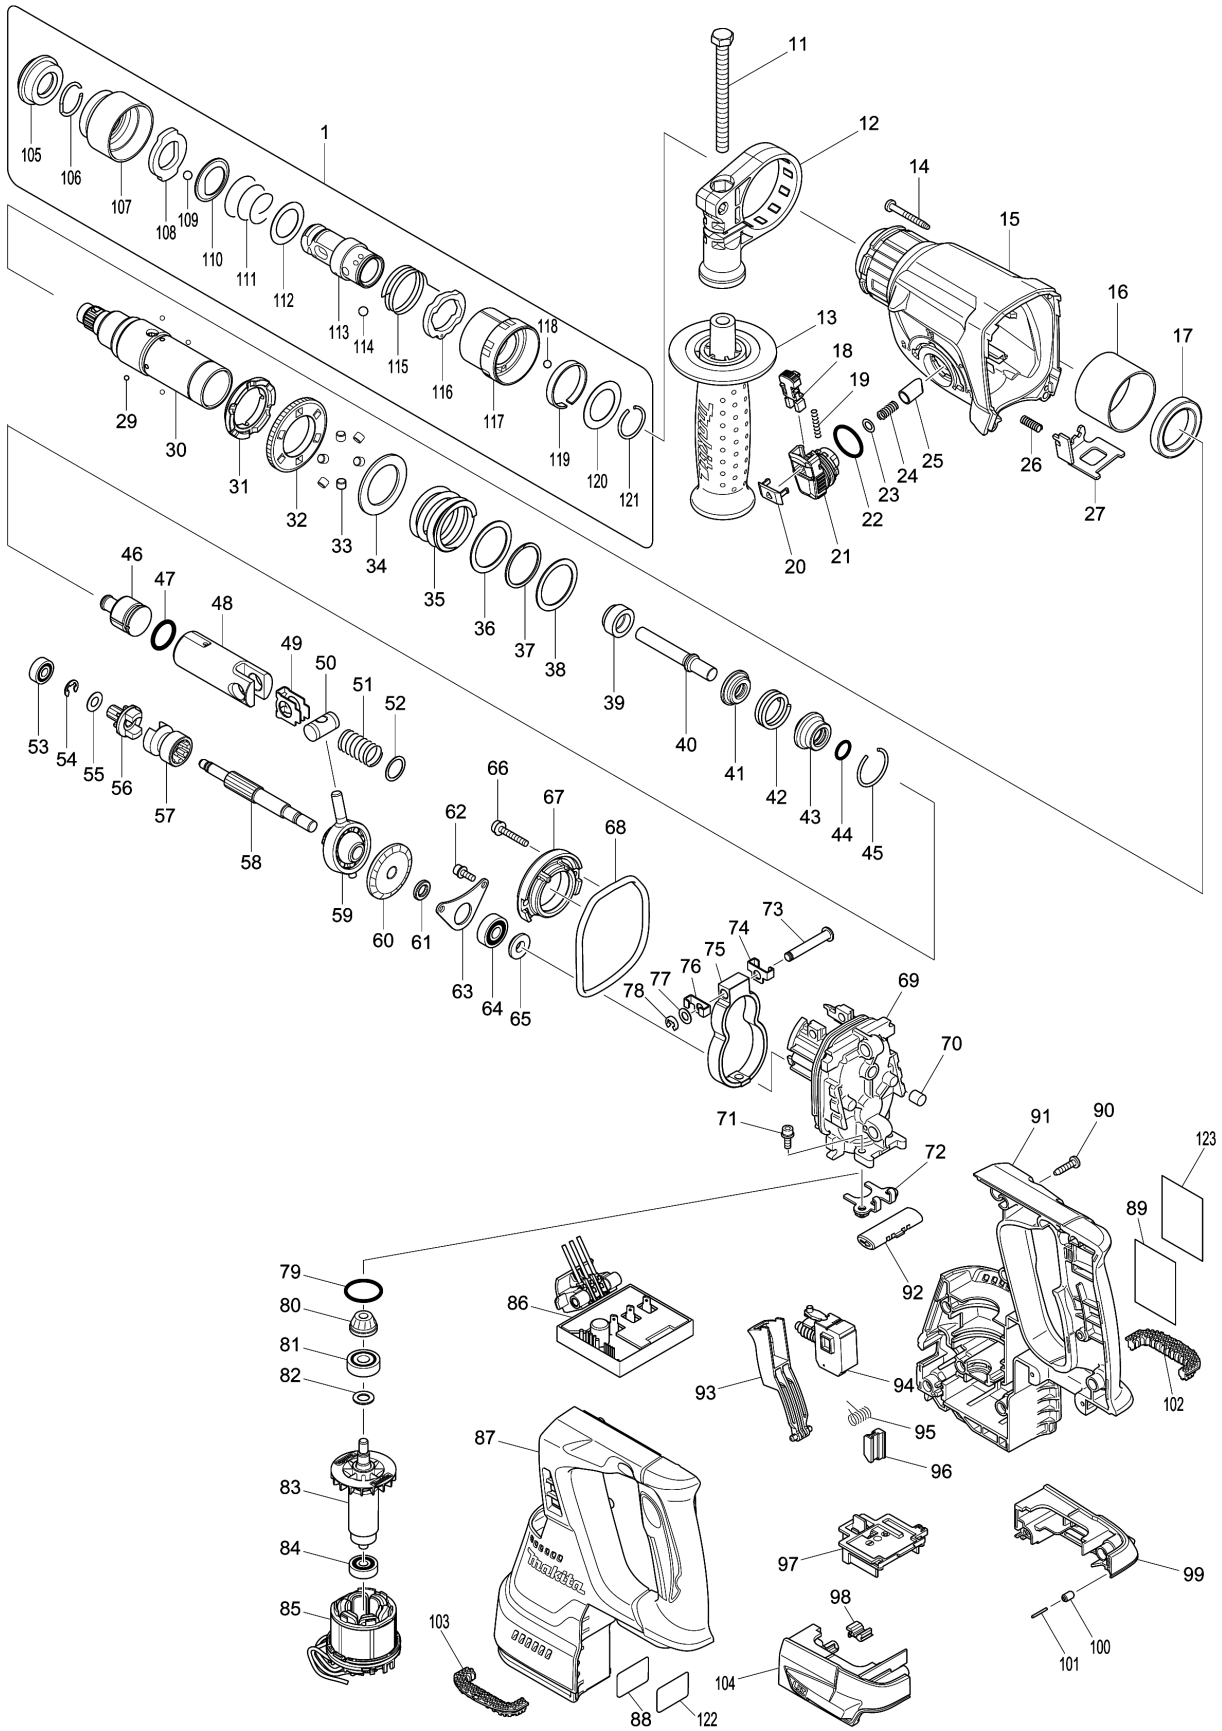

Model No.DHR243 24MM CORDLESS COMBI. HAMMER