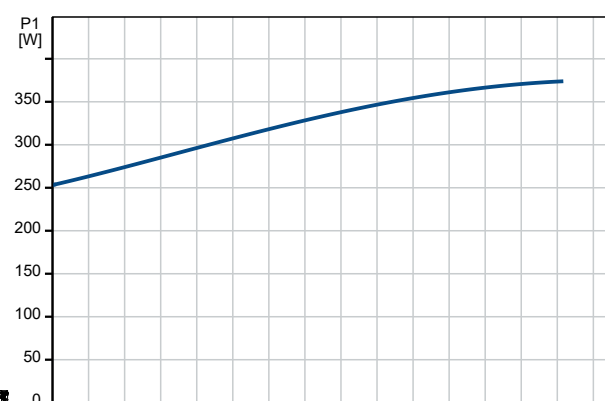

Beskrivning	Värde
Generell information:	
Produktnamn:	Unilift CC7 - AG1
Art. nr:	98624463
EAN nummer:	5711498431317
Tekniskt:	
Nominellt flöde:	1.4 l/s
Max. flöde:	2.78 l/s
Nominellt tryck:	3.95 m
Lyfthöjd max.:	7 m
Max. Partikel:	10 mm
Godkännanden:	CE, LGA, VDE, UKCA, SEPRO
Nominellt drivenhetsvarvtal:	2850 Varvtal
Material:	
Pumphus:	Polypropylene
Pump housing:	PP - GF15
Pumphjul:	Composite
Pumphjul:	PP 20 GF
Motor:	Stainless steel
Motor:	EN 1.4301
Motor:	AISI 304
Axel:	Stainless steel
Axel:	EN 1.4301
Axel:	AISI 304
Installation:	
Område för omgivande temperatur:	0 .. 40 °C
Anslutningstyp:	R
Storlek för anslutning:	1 1/4 inch
Max. installationsdjup:	7 m
Vätska:	
Väsketemperatur område:	0 .. 40 °C
Densitet:	998.2 kg/m³
Elektriskdata:	
Effektingång P1:	380 W
P2:	171 W
Nätfrekvens:	50 Hz
Märkspänning:	1 x 220-240 V
Nominell ström:	1.8 A
Nominellt drivenhetsvarvtal:	2850 Varvtal
Kondensatorstorlek - kör:	8 µF/450 V
Kapslingsklass (EC 34-5):	IP68
Isolationsklass (IEC 85):	F
Inbyggt motorskydd:	JA
Längd strömförsörjningskabel:	10 m
Typ av skarvkoppling:	SCHUKO
Styrningar:	
Nivåbrytare:	nivåvipa
Övriga:	
Nettovikt:	5.42 kg
Bruttovikt:	6.18 kg
Leveransvolym:	0.021 m³
Danskt VVS No.:	391280372
Svenskt RSK nr.:	5886000
Finskt:	4822528
Ursprungsland:	HU
Varukod:	84137021
Environmental approvals:	WEEE