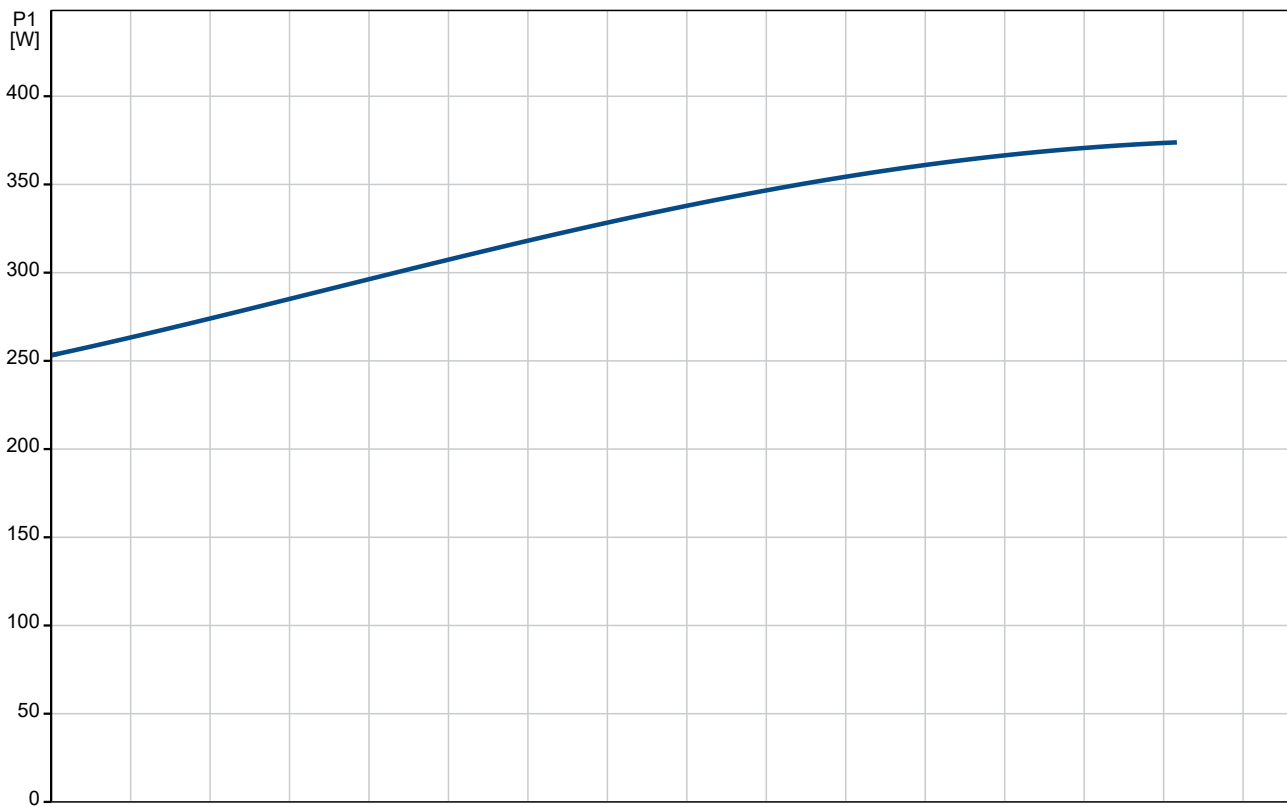

98624463 Unilift CC7 - AG1 50 Hz