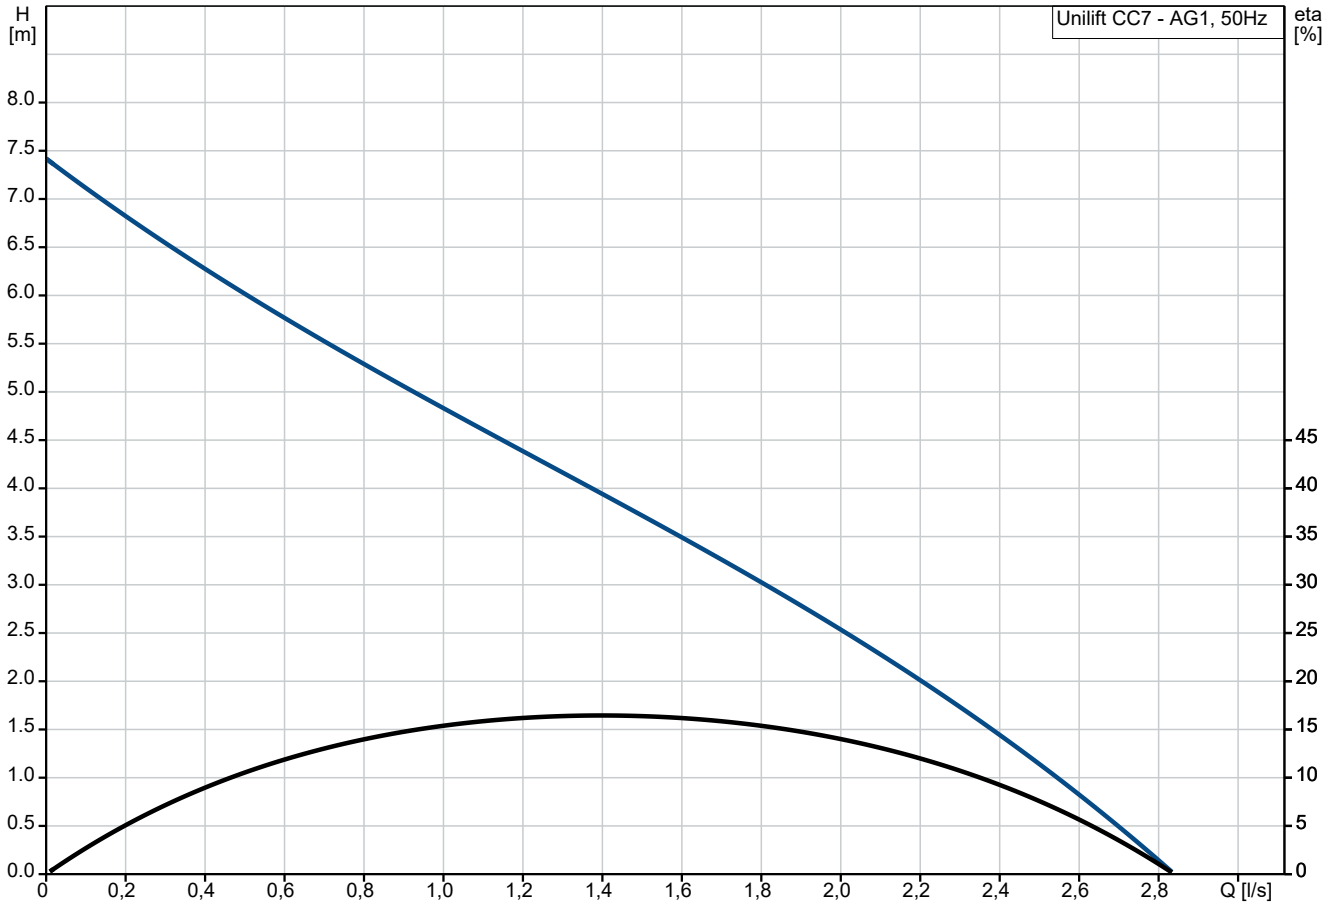

98624463 Unilift CC7 - AG1 50 Hz