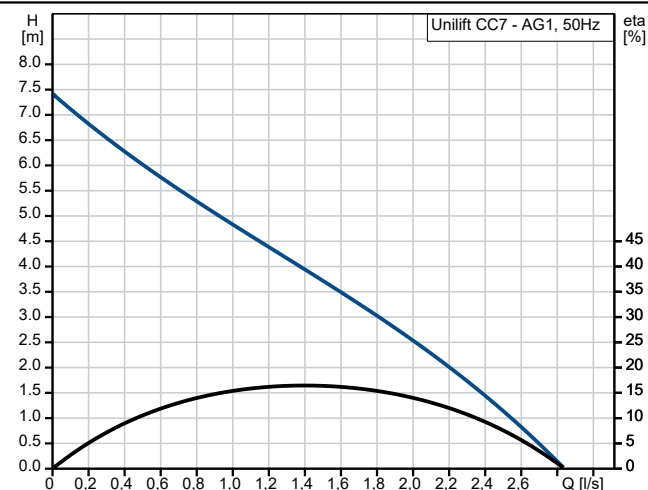

Beskrivning	Värde
Generell information:	
Produktnamn:	Unilift CC7 - AG1
Art. nr:	98624463
EAN nummer:	5711498431317
Tekniskt:	
Nominellt flöde:	1.4 l/s
Max. flöde:	2.78 l/s
Nominellt tryck:	3.95 m
Lyfthöjd max.:	7 m
Max. Partikel:	10 mm
Godkännanden:	CE, LGA, VDE, UKCA, SEPRO
Nominellt drivenhetsvarvtal:	2850 Varvtal
Material:	
Pumphus:	Polypropylene
Pump housing:	PP - GF15
Pumphjul:	Composite
Pumphjul:	PP 20 GF
Motor:	Stainless steel
Motor:	EN 1.4301
Motor:	AISI 304
Axel:	Stainless steel
Axel:	EN 1.4301
Axel:	AISI 304
Installation:	
Område för omgivande temperatur:	0 .. 40 °C
Anslutningstyp:	R
Storlek för anslutning:	1 1/4 inch
Max. installationsdjup:	7 m
Vätska:	
Väsketemperatur område:	0 .. 40 °C
Densitet:	998.2 kg/m³
Elektriskdata:	
Effektingång P1:	380 W
P2:	171 W
Nätfrekvens:	50 Hz
Märkspänning:	1 x 220-240 V
Nominell ström:	1.8 A
Nominellt drivenhetsvarvtal:	2850 Varvtal
Kondensatorstorlek - kör:	8 µF/450 V
Kapslingsklass (EC 34-5):	IP68
Isolationsklass (IEC 85):	F
Inbyggt motorskydd:	JA
Längd strömförsörjningskabel:	10 m
Typ av skarvkoppling:	SCHUKO
Styrningar:	
Nivåbrytare:	nivåvipa
Övriga:	
Nettovikt:	5.42 kg
Bruttovikt:	6.18 kg
Leveransvolym:	0.021 m³
Danskt VVS No.:	391280372
Svenskt RSK nr.:	5886000
Finskt:	4822528
Ursprungsland:	HU
Varukod:	84137021
Environmental approvals:	WEEE