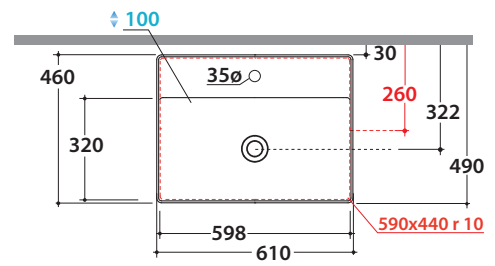

* Per rubinetto su piano / For taps mounted on counter top

Cod. **FI024BI**

Piletta a scarico libero con tappo in ceramica per lavabi senza troppo pieno. Peso 0,5 Kg
Valve drain with ceramic top for basins without overflow. Weight 0,5 Kg

Cod. **FI024CR**

Piletta cromata a scarico libero per lavabi senza troppo pieno. Peso 0,5 Kg
Chromed valve drain for basins without overflow. Weight 0,5 Kg