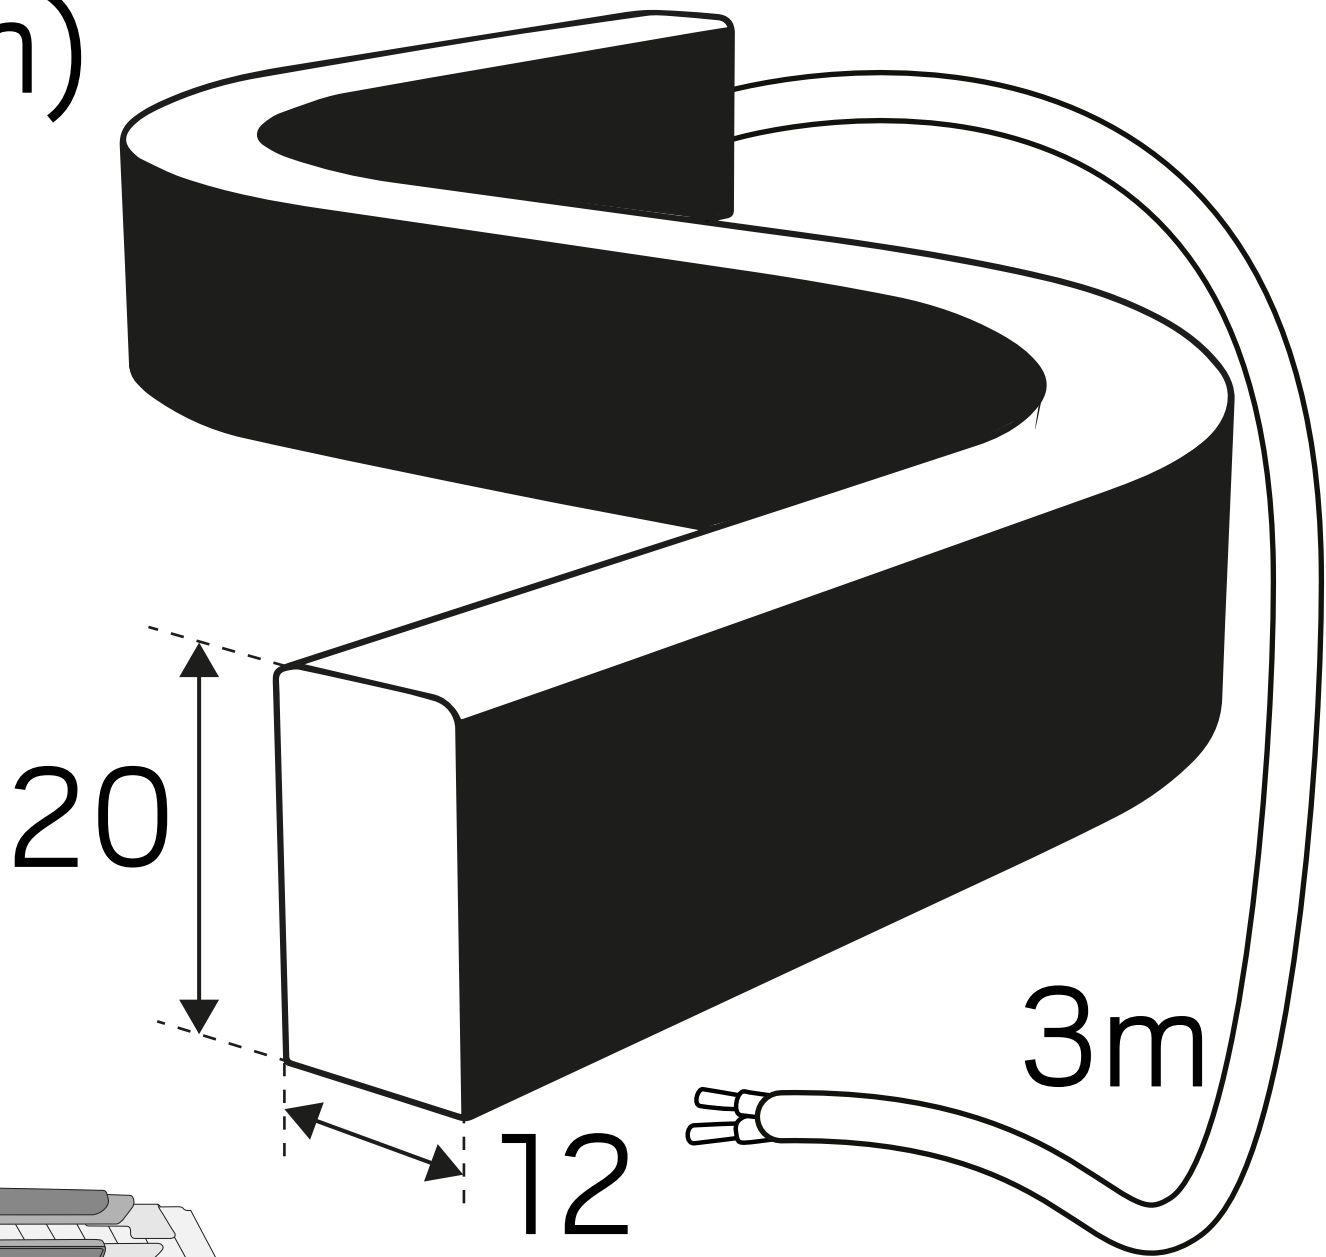

(mm)

cut intervall:

50mm / RGB=125mm