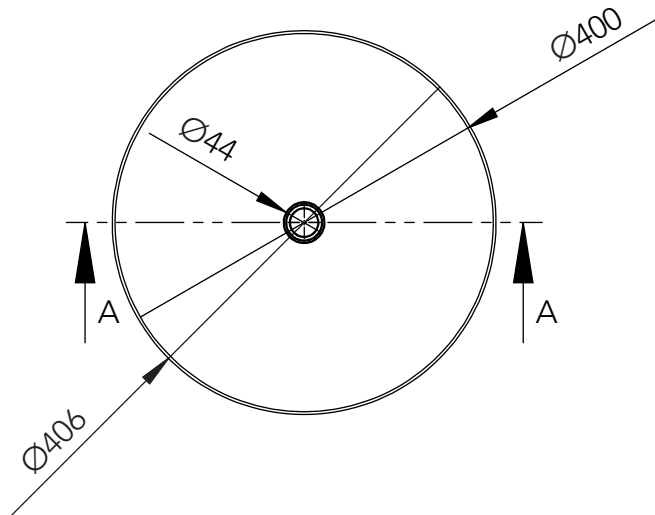

KLENOD

DRAWINGS

Measurement: 406×406×120

Unit: mm

Copyright ©2021 Bygghemma Sverige AB. Original content rights reserved. All product names, logos, and brands are property of their respective owners.

Information contained within this document was considered accurate at the time of publication, but may be subject to revision.