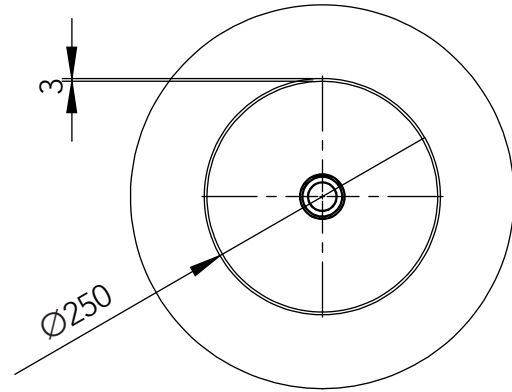

KLENOD

DRAWINGS

Measurement: 406×406×120

Unit: mm

Copyright ©2021 Bygghemma Sverige AB. Original content rights reserved. All product names, logos, and brands are property of their respective owners.

Information contained within this document was considered accurate at the time of publication, but may be subject to revision.