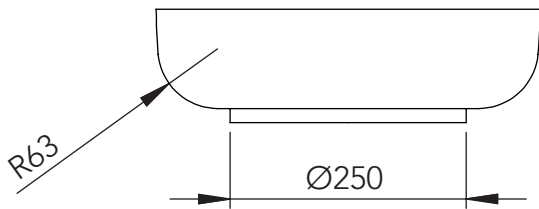

KLENOD

DRAWINGS

Measurement: 406×406×120

Unit: mm

Copyright ©2021 Bygghemma Sverige AB. Original content rights reserved. All product names, logos, and brands are property of their respective owners.

Information contained within this document was considered accurate at the time of publication, but may be subject to revision.