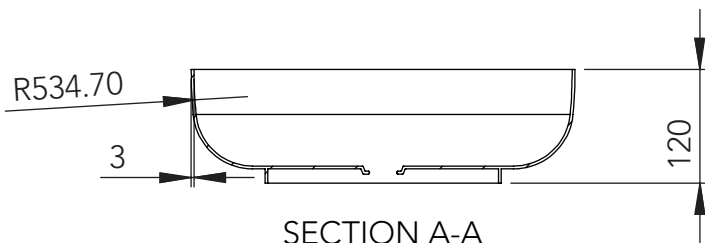

KLENOD

DRAWINGS

Measurement: 406×406×120

Unit: mm

Copyright ©2021 Bygghemma Sverige AB. Original content rights reserved. All product names, logos, and brands are property of their respective owners.

Information contained within this document was considered accurate at the time of publication, but may be subject to revision.