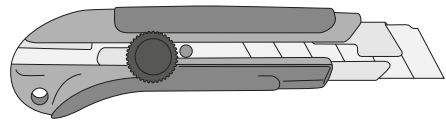

(mm)

cut intervall:

50mm / RGB=125mm