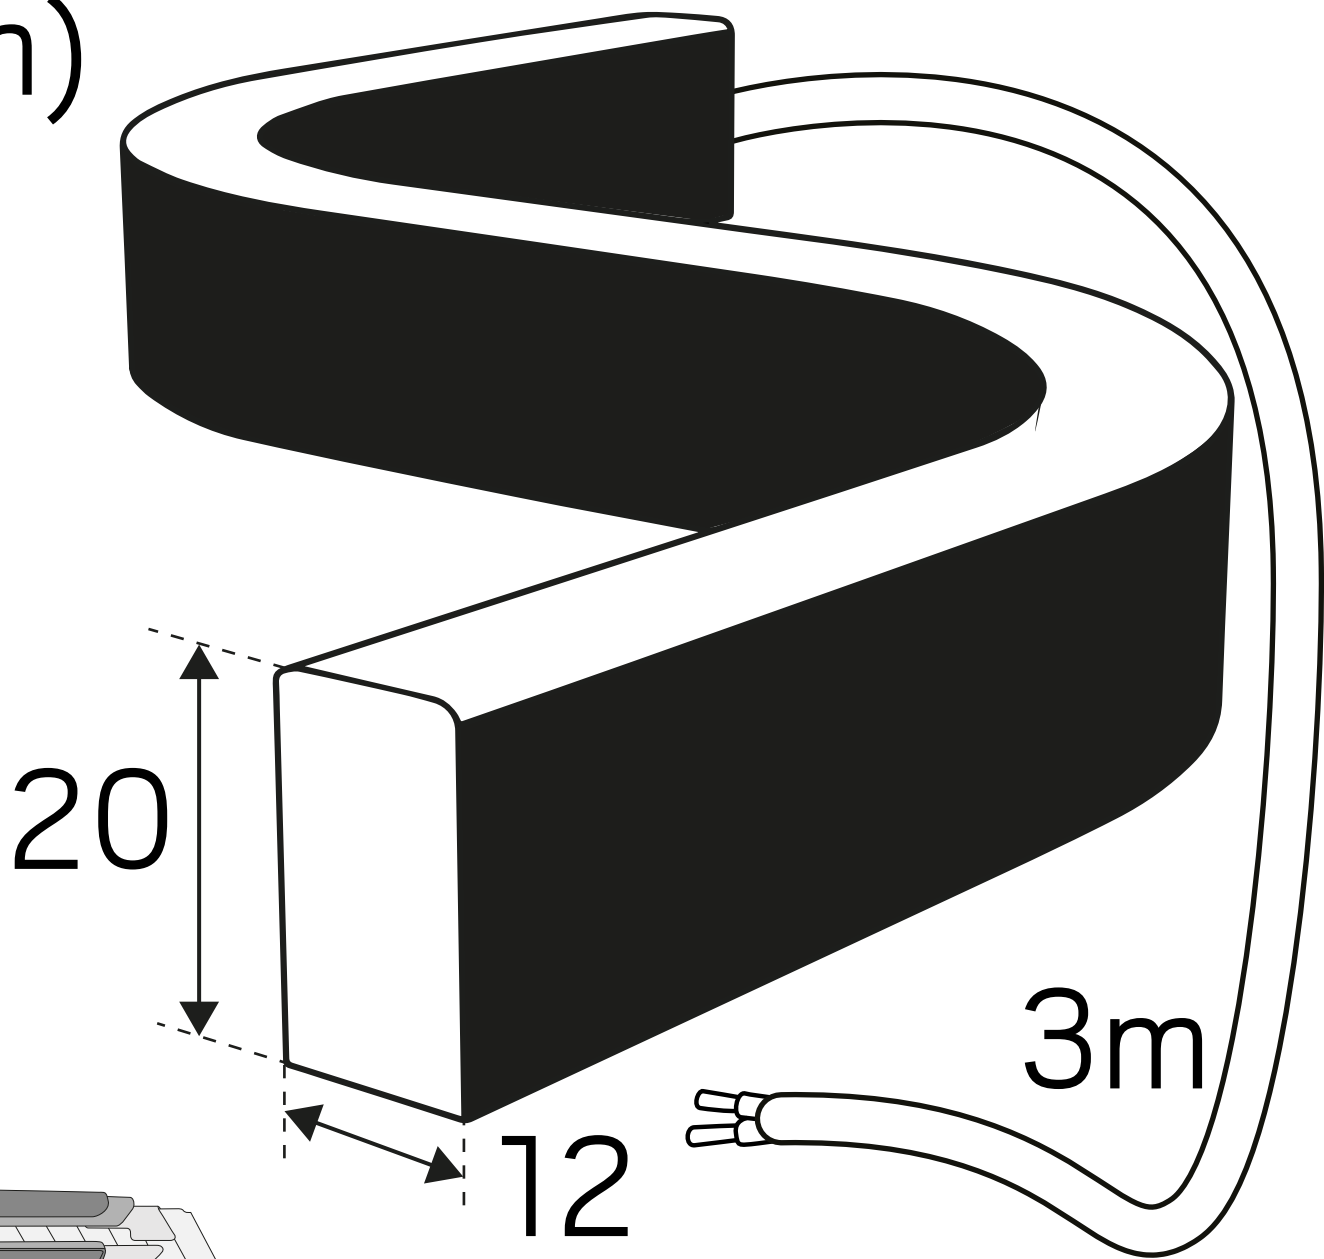

(mm)

cut intervall:

50mm / RGB=125mm