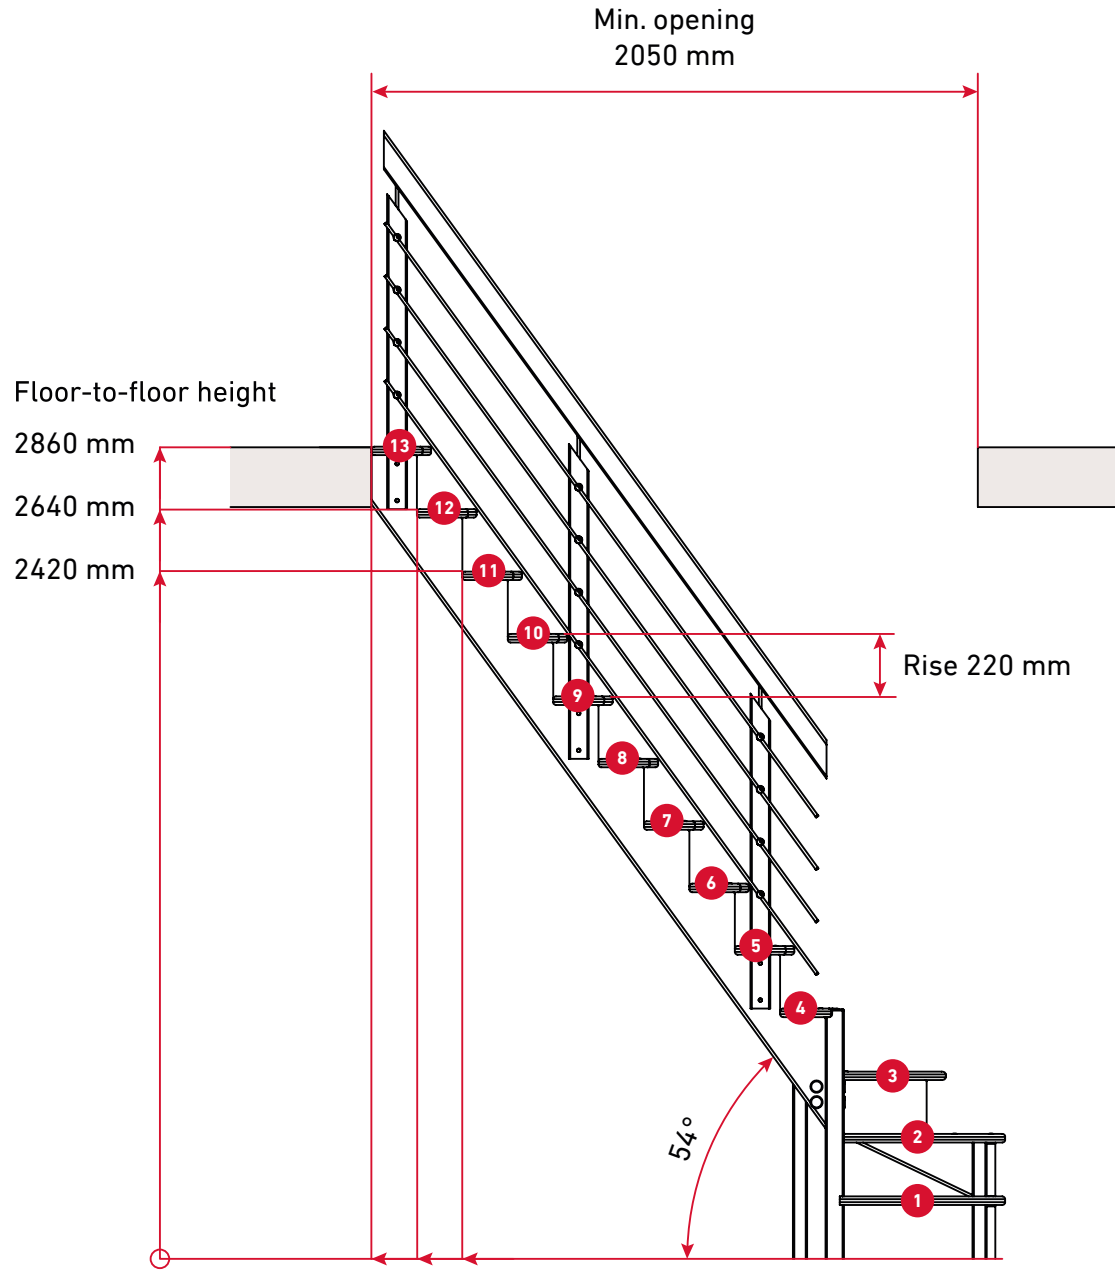

DIMENSIONS

LYON (1/4 TURN)

Landing space
(No. of rises)

B: 650 mm / B: 750 mm
 2233mm / 2333 mm (13)
 2073 mm / 2173 mm (12)
 1913 mm / 2013 mm (11)