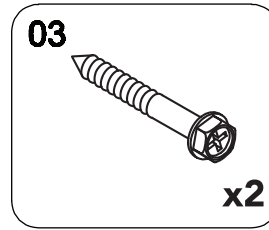

Copyright ©2019 Bygghemma Sverige AB. Original content rights reserved. All product names, logos, and brands are property of their respective owners.

Information contained within this document was considered accurate at the time of publication, but may be subject to revision.