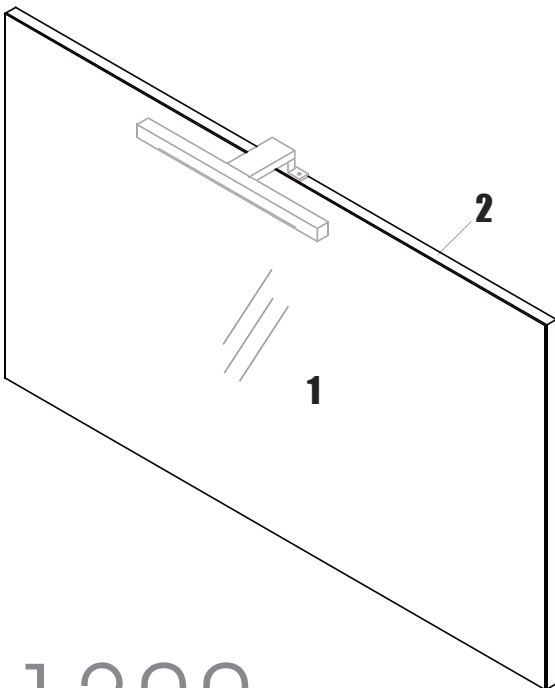

NORO[®]

L Art No. 1349

Art No.	Quantity	Size (mm)
1	1	600 X 720 X 3
2	2	600 X 720 X 21

600

Product Size (mm): 600x720x24

L Art No. 1349

Art No.	Quantity	Size (mm)
1	1	800 X 720 X 3
2	2	800 X 720 X 21

800

Product Size (mm): 800x720x24

Art No. 1349

1000

Art No. Quantity Size (mm)

1 1 1000 X 720 X 3

2 2 1000 X 720 X 21

Product Size (mm): 1000x720x24

Art No. 1349

1200

Art No. Quantity Size (mm)

1 1 1200 X 720 X 3

2 2 1200 X 720 X 21

Product Size (mm): 1200x720x24

1

2

RELOUNGE