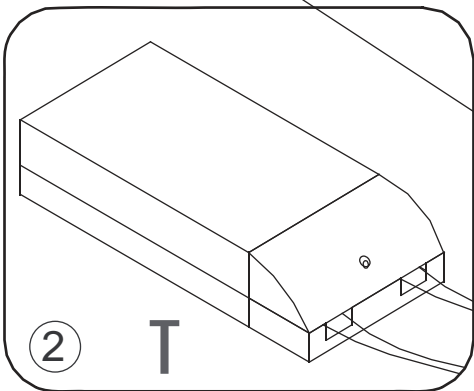

Product Size (mm): 800x720x24

Art No. 1349

1000

Art No. Quantity Size (mm)

1 1 1000 X 720 X 3

2 2 1000 X 720 X 21

Product Size (mm): 1000x720x24

Art No. 1349

1200

Art No. Quantity Size (mm)

1 1 1200 X 720 X 3

2 2 1200 X 720 X 21

Product Size (mm): 1200x720x24

1

2

RELOUNGE