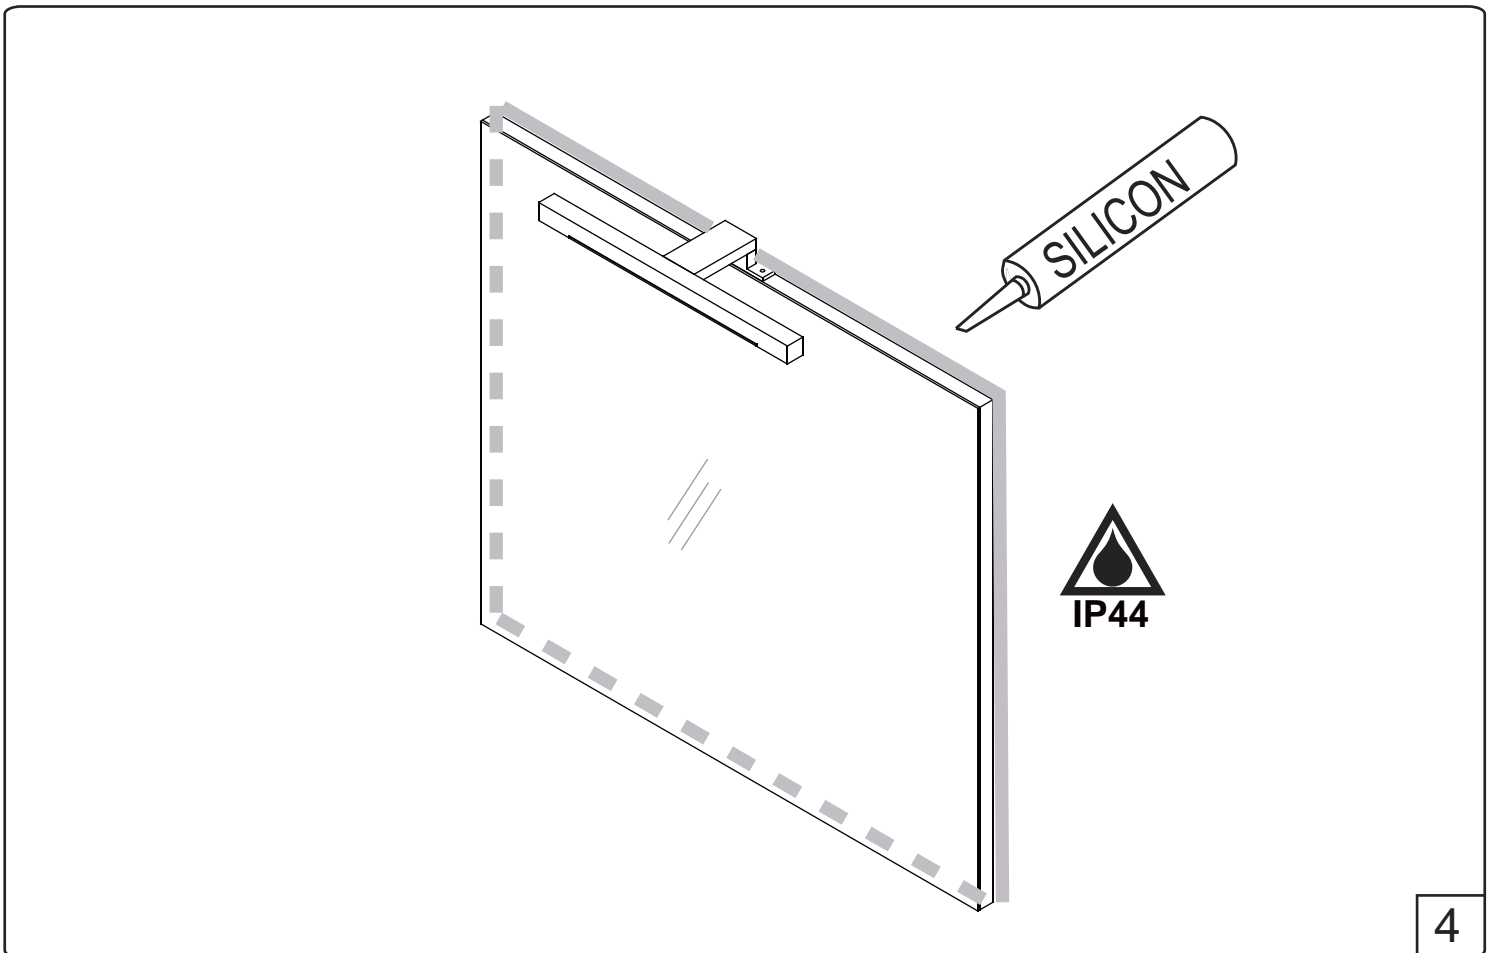

Product Size (mm): 800x720x24

Art No. 1349

1000

Art No. Quantity Size (mm)

1 1 1000 X 720 X 3

2 2 1000 X 720 X 21

Product Size (mm): 1000x720x24

Art No. 1349

1200

Art No. Quantity Size (mm)

1 1 1200 X 720 X 3

2 2 1200 X 720 X 21

Product Size (mm): 1200x720x24

1

2

RELOUNGE