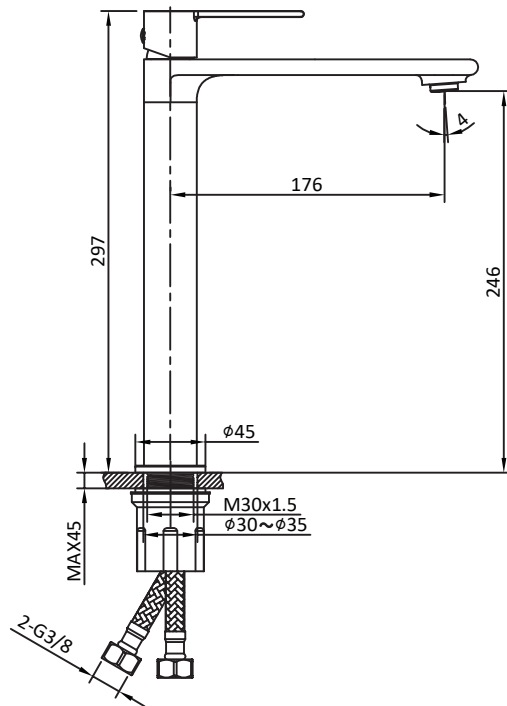

DAGG HÖG

MANUELL

Installation drawing

Product accessories

Installation Instruction

1. Supply lines should be purged to clean impurities before connecting the unit. (hot water on left, cold water on right).
2. Hole size for deck mounted: 30- 35(mm).
3. Twist off the ABS lock-nut and washers.
4. Put the braided hoses from bottom of the table hole. Connect the red braided hose to hot water inlet and the blue one to cold water inlet.
5. Install the lock-screw to the basin mixer and put it into the mounted hole. Then put the washers to the lock-screw from the bottom.
6. Tighten with the ABS lock-nut.
7. Connect the braided hoses to the cold and hot angle valve correctly.

Data Sheet

Colour	Chrome Finished
Nominal Diameter	G3/8
General Medium	Water
Water Pressure	0.05Mpa-1.0Mpa
Recommended Pressure	0.1Mpa-0.6Mpa
Temperature Range	4 C - 90 C

Warranty

BATHLIFE warrant its faucets to be leak and drip free during normal residential use for 3 year from original date of purchasing. If the faucet should leak or drip during normal use, kindly contact our support team to claim your warranty. This warranty applies only to BATHLIFE Faucets installed in the Sweden. If damages caused by accident, misuse or abuse will void this warranty. Proof of purchase (original purchasing receipt) must be provided to BATHLIFE when you claim for warranty. If the Faucet is used commercially or if the finish is: GOLD or BLACK coated finished, BATHLIFE warrants the product to be free from defects in material and workmanship for one year from the date of purchasing.