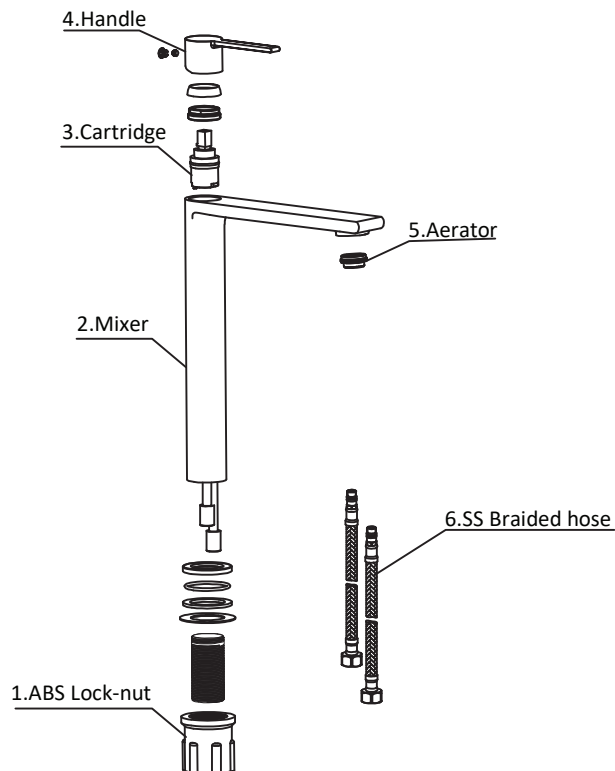

DAGG HÖG

MANUELL

Installation drawing

Product accessories

Installation Instruction

1. Supply lines should be purged to clean impurities before connecting the unit. (hot water on left, cold water on right).
2. Hole size for deck mounted: 30- 35(mm).
3. Twist off the ABS lock-nut and washers.
4. Put the braided hoses from bottom of the table hole. Connect the red braided hose to hot water inlet and the blue one to cold water inlet.
5. Install the lock-screw to the basin mixer and put it into the mounted hole. Then put the washers to the lock-screw from the bottom.
6. Tighten with the ABS lock-nut.
7. Connect the braided hoses to the cold and hot angle valve correctly.

Data Sheet

Colour	Chrome Finished
Nominal Diameter	G3/8
General Medium	Water
Water Pressure	0.05Mpa-1.0Mpa
Recommended Pressure	0.1Mpa-0.6Mpa
Temperature Range	4 C - 90 C

Warranty

BATHLIFE warrant its faucets to be leak and drip free during normal residential use for 3 year from original date of purchasing. If the faucet should leak or drip during normal use, kindly contact our support team to claim your warranty. This warranty applies only to BATHLIFE Faucets installed in the Sweden. If damages caused by accident, misuse or abuse will void this warranty. Proof of purchase (original purchasing receipt) must be provided to BATHLIFE when you claim for warranty. If the Faucet is used commercially or if the finish is: GOLD or BLACK coated finished, BATHLIFE warrants the product to be free from defects in material and workmanship for one year from the date of purchasing.