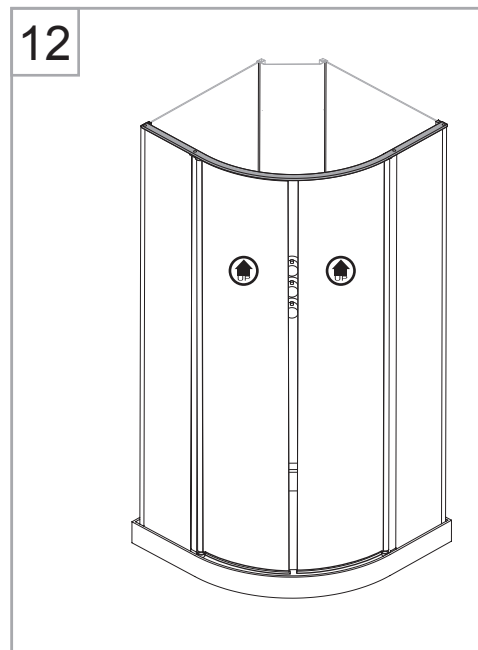

NORO[®]

WAVE

Getting Start:

	This product fulfils the EN14428 standard		Goggles are recommended to protect the eyes
	All glass used are tempered security glass		Caution: Always Handle Glass With Care! Always protect the edges and corners of the glass when assembling.
	2 people are recommended to assemble this shower enclosure		Gloves are recommended to prevent slippery on glass

Tools Needed:

Accessories Bags:

Measurement:

Model	A	B	C	D	E	F
90x90	900mm	2010-2040mm	2190 - 2450mm	130 - 160mm	180mm	180-240mm

Exploded View:

Exploded View:

Drawing Nr.	Art Nr.	Description	Unit
1	9473-A	ST4x35mm screw	set
2		ST4x10mm screw	
3		ST4x30mm screw	
4		ST4x35mm screw (tapered)	
5		Screw cover (Transparent & White)	
6		M6 tray corner screw	
7		M6 rail profile screw	
8		N2 allen key	
9		N3 allen key	
10		N5 allen key	
11		Drill bit (3.2mm)	
12	9473-B	Gasket on back panel	set
13		Gasket on side panel	
14	9473-C	18mm bottom gasket	pc
15	9473-D	Magnetic gasket	pair
16	9473-E	Hinge set with screw	set
17	9473-F	Rainforest shower head	pc
18	9473-G	Overhead shower bar	pc
19	9473-H	Shower bar bracket with screws	set
20	9400-I	150cm flexible shower hose	pc
21	9473-J	Shower head	pc
22	9473-K	Water outlet for shower head	pc
23	9145-F	NORO stainless steel handle	set
24	9473-L	Drainage cover	pc
25	9473-AY	Drainage set (with 40mm reducer)	set
26	9250-Z	Tray feet	pc
27	9473-P	Marble tray	pc
28	9473-Q	Back panel with white alu profile	pc
	9473-R	Back panel with matt silver profile	pc
29	9473-S	Side Panel with white alu profile	pc
	9473-T	Side Panel with matt silver profile	pc
30	9473-U	Door with white alu profile	pc
	9473-V	Door with matt silver profile	pc
31	9473-W	Thermostatic mixer (WAVE & AVANTI)	pc
32	9473-X	White alu profile column	pc
	9473-Y	Matt silver profile column	pc
33	9473-Z	PVC hoses (20cm & 45cm)	set
34	9473-AA	Hinge profile (white silver)	pc
	9473-AB	Hinge profile (matt silver)	pc
35	9473-AC	Rail profile (white silver)	pc
	9473-AD	Rail profile (matt silver)	pc