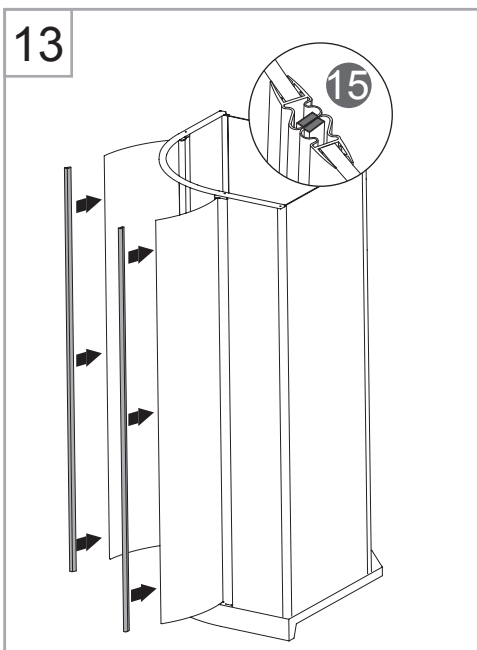

NORO[®]

WAVE

Getting Start:

	This product fulfils the EN14428 standard		Goggles are recommended to protect the eyes
	All glass used are tempered security glass		Caution: Always Handle Glass With Care! Always protect the edges and corners of the glass when assembling.
	2 people are recommended to assemble this shower enclosure		Gloves are recommended to prevent slippery on glass

Tools Needed:

Accessories Bags:

Measurement:

Model	A	B	C	D	E	F
90x90	900mm	2010-2040mm	2190 - 2450mm	130 - 160mm	180mm	180-240mm

Exploded View:

Exploded View:

Drawing Nr.	Art Nr.	Description	Unit
1	9473-A	ST4x35mm screw	set
2		ST4x10mm screw	
3		ST4x30mm screw	
4		ST4x35mm screw (tapered)	
5		Screw cover (Transparent & White)	
6		M6 tray corner screw	
7		M6 rail profile screw	
8		N2 allen key	
9		N3 allen key	
10		N5 allen key	
11		Drill bit (3.2mm)	
12	9473-B	Gasket on back panel	set
13		Gasket on side panel	
14	9473-C	18mm bottom gasket	pc
15	9473-D	Magnetic gasket	pair
16	9473-E	Hinge set with screw	set
17	9473-F	Rainforest shower head	pc
18	9473-G	Overhead shower bar	pc
19	9473-H	Shower bar bracket with screws	set
20	9400-I	150cm flexible shower hose	pc
21	9473-J	Shower head	pc
22	9473-K	Water outlet for shower head	pc
23	9145-F	NORO stainless steel handle	set
24	9473-L	Drainage cover	pc
25	9473-AY	Drainage set (with 40mm reducer)	set
26	9250-Z	Tray feet	pc
27	9473-P	Marble tray	pc
28	9473-Q	Back panel with white alu profile	pc
	9473-R	Back panel with matt silver profile	pc
29	9473-S	Side Panel with white alu profile	pc
	9473-T	Side Panel with matt silver profile	pc
30	9473-U	Door with white alu profile	pc
	9473-V	Door with matt silver profile	pc
31	9473-W	Thermostatic mixer (WAVE & AVANTI)	pc
32	9473-X	White alu profile column	pc
	9473-Y	Matt silver profile column	pc
33	9473-Z	PVC hoses (20cm & 45cm)	set
34	9473-AA	Hinge profile (white silver)	pc
	9473-AB	Hinge profile (matt silver)	pc
35	9473-AC	Rail profile (white silver)	pc
	9473-AD	Rail profile (matt silver)	pc