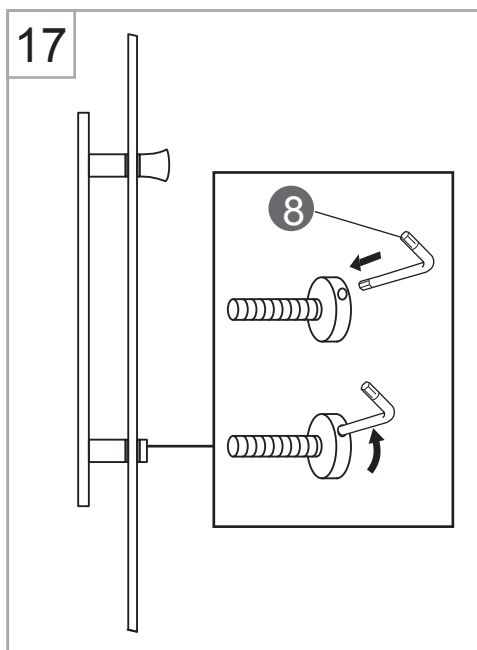

NORO[®]

WAVE

Getting Start:

	This product fulfils the EN14428 standard		Goggles are recommended to protect the eyes
	All glass used are tempered security glass		Caution: Always Handle Glass With Care! Always protect the edges and corners of the glass when assembling.
	2 people are recommended to assemble this shower enclosure		Gloves are recommended to prevent slippery on glass

Tools Needed:

Accessories Bags:

Measurement:

Model	A	B	C	D	E	F
90x90	900mm	2010-2040mm	2190 - 2450mm	130 - 160mm	180mm	180-240mm

Exploded View:

Exploded View:

Drawing Nr.	Art Nr.	Description	Unit
1	9473-A	ST4x35mm screw	set
2		ST4x10mm screw	
3		ST4x30mm screw	
4		ST4x35mm screw (tapered)	
5		Screw cover (Transparent & White)	
6		M6 tray corner screw	
7		M6 rail profile screw	
8		N2 allen key	
9		N3 allen key	
10		N5 allen key	
11		Drill bit (3.2mm)	
12	9473-B	Gasket on back panel	set
13		Gasket on side panel	
14	9473-C	18mm bottom gasket	pc
15	9473-D	Magnetic gasket	pair
16	9473-E	Hinge set with screw	set
17	9473-F	Rainforest shower head	pc
18	9473-G	Overhead shower bar	pc
19	9473-H	Shower bar bracket with screws	set
20	9400-I	150cm flexible shower hose	pc
21	9473-J	Shower head	pc
22	9473-K	Water outlet for shower head	pc
23	9145-F	NORO stainless steel handle	set
24	9473-L	Drainage cover	pc
25	9473-AY	Drainage set (with 40mm reducer)	set
26	9250-Z	Tray feet	pc
27	9473-P	Marble tray	pc
28	9473-Q	Back panel with white alu profile	pc
	9473-R	Back panel with matt silver profile	pc
29	9473-S	Side Panel with white alu profile	pc
	9473-T	Side Panel with matt silver profile	pc
30	9473-U	Door with white alu profile	pc
	9473-V	Door with matt silver profile	pc
31	9473-W	Thermostatic mixer (WAVE & AVANTI)	pc
32	9473-X	White alu profile column	pc
	9473-Y	Matt silver profile column	pc
33	9473-Z	PVC hoses (20cm & 45cm)	set
34	9473-AA	Hinge profile (white silver)	pc
	9473-AB	Hinge profile (matt silver)	pc
35	9473-AC	Rail profile (white silver)	pc
	9473-AD	Rail profile (matt silver)	pc