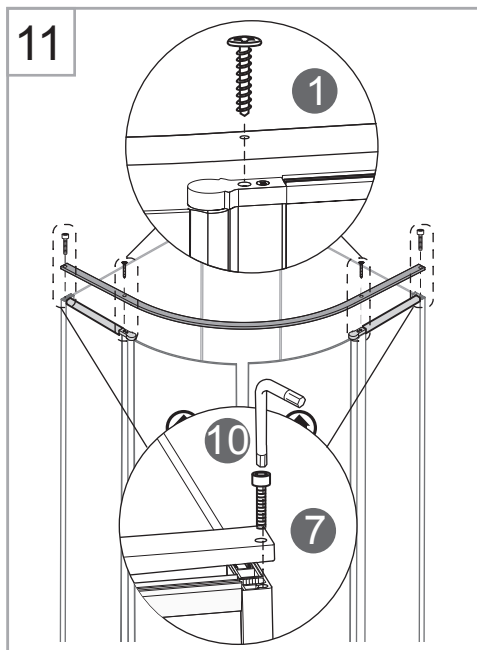

NORO[®]

WAVE

Getting Start:

	This product fulfils the EN14428 standard		Goggles are recommended to protect the eyes
	All glass used are tempered security glass		Caution: Always Handle Glass With Care! Always protect the edges and corners of the glass when assembling.
	2 people are recommended to assemble this shower enclosure		Gloves are recommended to prevent slippery on glass

Tools Needed:

Accessories Bags:

Measurement:

Model	A	B	C	D	E	F
90x90	900mm	2010-2040mm	2190 - 2450mm	130 - 160mm	180mm	180-240mm

Exploded View:

Exploded View:

Drawing Nr.	Art Nr.	Description	Unit
1	9473-A	ST4x35mm screw	set
2		ST4x10mm screw	
3		ST4x30mm screw	
4		ST4x35mm screw (tapered)	
5		Screw cover (Transparent & White)	
6		M6 tray corner screw	
7		M6 rail profile screw	
8		N2 allen key	
9		N3 allen key	
10		N5 allen key	
11		Drill bit (3.2mm)	
12	9473-B	Gasket on back panel	set
13		Gasket on side panel	
14	9473-C	18mm bottom gasket	pc
15	9473-D	Magnetic gasket	pair
16	9473-E	Hinge set with screw	set
17	9473-F	Rainforest shower head	pc
18	9473-G	Overhead shower bar	pc
19	9473-H	Shower bar bracket with screws	set
20	9400-I	150cm flexible shower hose	pc
21	9473-J	Shower head	pc
22	9473-K	Water outlet for shower head	pc
23	9145-F	NORO stainless steel handle	set
24	9473-L	Drainage cover	pc
25	9473-AY	Drainage set (with 40mm reducer)	set
26	9250-Z	Tray feet	pc
27	9473-P	Marble tray	pc
28	9473-Q	Back panel with white alu profile	pc
	9473-R	Back panel with matt silver profile	pc
29	9473-S	Side Panel with white alu profile	pc
	9473-T	Side Panel with matt silver profile	pc
30	9473-U	Door with white alu profile	pc
	9473-V	Door with matt silver profile	pc
31	9473-W	Thermostatic mixer (WAVE & AVANTI)	pc
32	9473-X	White alu profile column	pc
	9473-Y	Matt silver profile column	pc
33	9473-Z	PVC hoses (20cm & 45cm)	set
34	9473-AA	Hinge profile (white silver)	pc
	9473-AB	Hinge profile (matt silver)	pc
35	9473-AC	Rail profile (white silver)	pc
	9473-AD	Rail profile (matt silver)	pc