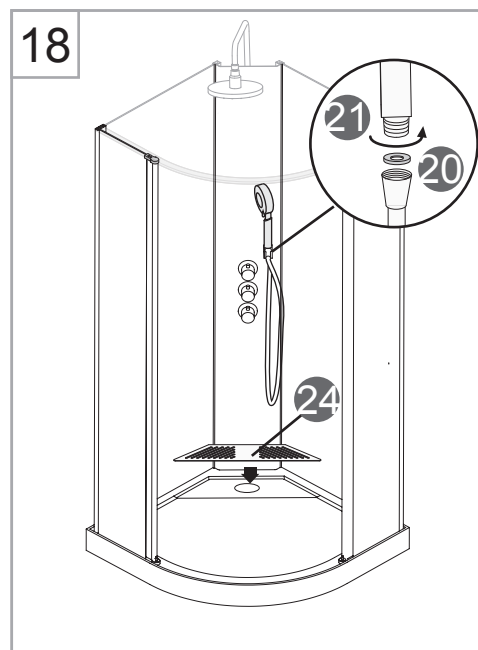

NORO[®]

WAVE

Getting Start:

	This product fulfils the EN14428 standard		Goggles are recommended to protect the eyes
	All glass used are tempered security glass		Caution: Always Handle Glass With Care! Always protect the edges and corners of the glass when assembling.
	2 people are recommended to assemble this shower enclosure		Gloves are recommended to prevent slippery on glass

Tools Needed:

Accessories Bags:

Measurement:

Model	A	B	C	D	E	F
90x90	900mm	2010-2040mm	2190 - 2450mm	130 - 160mm	180mm	180-240mm

Exploded View:

Exploded View:

Drawing Nr.	Art Nr.	Description	Unit
1	9473-A	ST4x35mm screw	set
2		ST4x10mm screw	
3		ST4x30mm screw	
4		ST4x35mm screw (tapered)	
5		Screw cover (Transparent & White)	
6		M6 tray corner screw	
7		M6 rail profile screw	
8		N2 allen key	
9		N3 allen key	
10		N5 allen key	
11		Drill bit (3.2mm)	
12	9473-B	Gasket on back panel	set
13		Gasket on side panel	
14	9473-C	18mm bottom gasket	pc
15	9473-D	Magnetic gasket	pair
16	9473-E	Hinge set with screw	set
17	9473-F	Rainforest shower head	pc
18	9473-G	Overhead shower bar	pc
19	9473-H	Shower bar bracket with screws	set
20	9400-I	150cm flexible shower hose	pc
21	9473-J	Shower head	pc
22	9473-K	Water outlet for shower head	pc
23	9145-F	NORO stainless steel handle	set
24	9473-L	Drainage cover	pc
25	9473-AY	Drainage set (with 40mm reducer)	set
26	9250-Z	Tray feet	pc
27	9473-P	Marble tray	pc
28	9473-Q	Back panel with white alu profile	pc
	9473-R	Back panel with matt silver profile	pc
29	9473-S	Side Panel with white alu profile	pc
	9473-T	Side Panel with matt silver profile	pc
30	9473-U	Door with white alu profile	pc
	9473-V	Door with matt silver profile	pc
31	9473-W	Thermostatic mixer (WAVE & AVANTI)	pc
32	9473-X	White alu profile column	pc
	9473-Y	Matt silver profile column	pc
33	9473-Z	PVC hoses (20cm & 45cm)	set
34	9473-AA	Hinge profile (white silver)	pc
	9473-AB	Hinge profile (matt silver)	pc
35	9473-AC	Rail profile (white silver)	pc
	9473-AD	Rail profile (matt silver)	pc