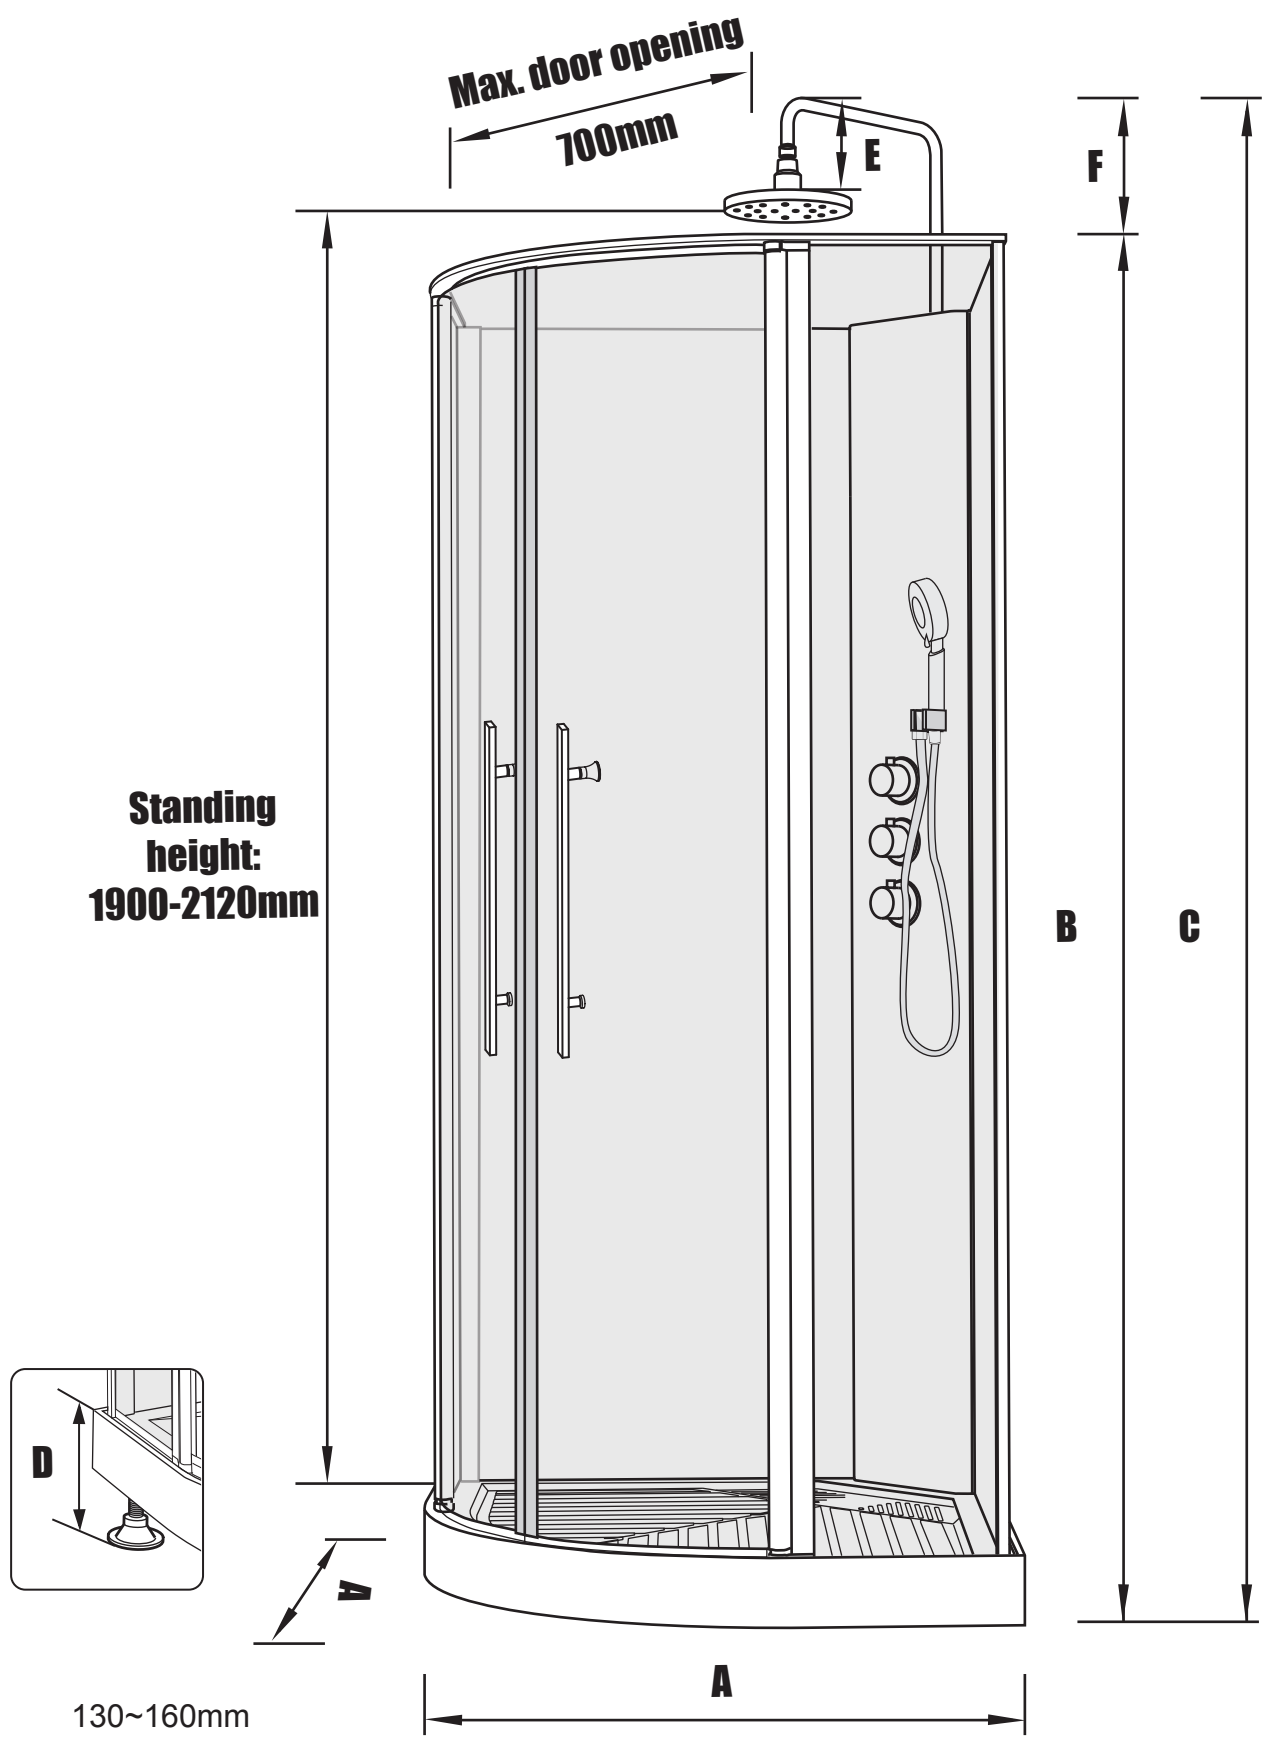

NORO[®]

WAVE

Getting Start:

	This product fulfils the EN14428 standard		Goggles are recommended to protect the eyes
	All glass used are tempered security glass		Caution: Always Handle Glass With Care! Always protect the edges and corners of the glass when assembling.
	2 people are recommended to assemble this shower enclosure		Gloves are recommended to prevent slippery on glass

Tools Needed:

Accessories Bags:

Measurement:

Model	A	B	C	D	E	F
90x90	900mm	2010-2040mm	2190 - 2450mm	130 - 160mm	180mm	180-240mm

Exploded View:

Exploded View:

Drawing Nr.	Art Nr.	Description	Unit
1	9473-A	ST4x35mm screw	set
2		ST4x10mm screw	
3		ST4x30mm screw	
4		ST4x35mm screw (tapered)	
5		Screw cover (Transparent & White)	
6		M6 tray corner screw	
7		M6 rail profile screw	
8		N2 allen key	
9		N3 allen key	
10		N5 allen key	
11		Drill bit (3.2mm)	
12	9473-B	Gasket on back panel	set
13		Gasket on side panel	
14	9473-C	18mm bottom gasket	pc
15	9473-D	Magnetic gasket	pair
16	9473-E	Hinge set with screw	set
17	9473-F	Rainforest shower head	pc
18	9473-G	Overhead shower bar	pc
19	9473-H	Shower bar bracket with screws	set
20	9400-I	150cm flexible shower hose	pc
21	9473-J	Shower head	pc
22	9473-K	Water outlet for shower head	pc
23	9145-F	NORO stainless steel handle	set
24	9473-L	Drainage cover	pc
25	9473-AY	Drainage set (with 40mm reducer)	set
26	9250-Z	Tray feet	pc
27	9473-P	Marble tray	pc
28	9473-Q	Back panel with white alu profile	pc
	9473-R	Back panel with matt silver profile	pc
29	9473-S	Side Panel with white alu profile	pc
	9473-T	Side Panel with matt silver profile	pc
30	9473-U	Door with white alu profile	pc
	9473-V	Door with matt silver profile	pc
31	9473-W	Thermostatic mixer (WAVE & AVANTI)	pc
32	9473-X	White alu profile column	pc
	9473-Y	Matt silver profile column	pc
33	9473-Z	PVC hoses (20cm & 45cm)	set
34	9473-AA	Hinge profile (white silver)	pc
	9473-AB	Hinge profile (matt silver)	pc
35	9473-AC	Rail profile (white silver)	pc
	9473-AD	Rail profile (matt silver)	pc