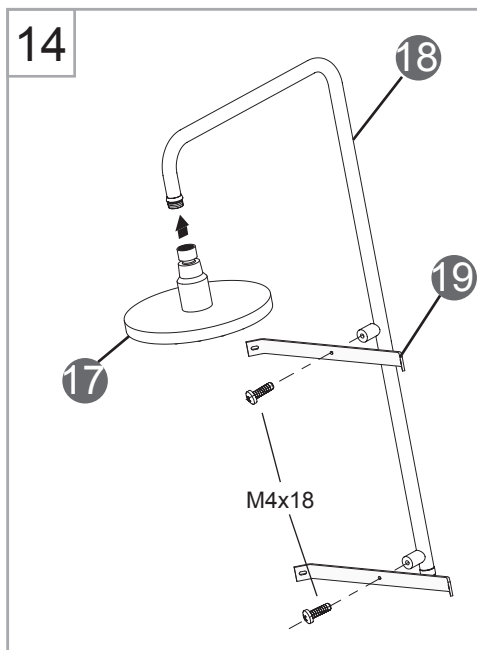

NORO[®]

WAVE

Getting Start:

	This product fulfils the EN14428 standard		Goggles are recommended to protect the eyes
	All glass used are tempered security glass		Caution: Always Handle Glass With Care! Always protect the edges and corners of the glass when assembling.
	2 people are recommended to assemble this shower enclosure		Gloves are recommended to prevent slippery on glass

Tools Needed:

Accessories Bags:

Measurement:

Model	A	B	C	D	E	F
90x90	900mm	2010-2040mm	2190 - 2450mm	130 - 160mm	180mm	180-240mm

Exploded View:

Exploded View:

Drawing Nr.	Art Nr.	Description	Unit
1	9473-A	ST4x35mm screw	set
2		ST4x10mm screw	
3		ST4x30mm screw	
4		ST4x35mm screw (tapered)	
5		Screw cover (Transparent & White)	
6		M6 tray corner screw	
7		M6 rail profile screw	
8		N2 allen key	
9		N3 allen key	
10		N5 allen key	
11		Drill bit (3.2mm)	
12	9473-B	Gasket on back panel	set
13		Gasket on side panel	
14	9473-C	18mm bottom gasket	pc
15	9473-D	Magnetic gasket	pair
16	9473-E	Hinge set with screw	set
17	9473-F	Rainforest shower head	pc
18	9473-G	Overhead shower bar	pc
19	9473-H	Shower bar bracket with screws	set
20	9400-I	150cm flexible shower hose	pc
21	9473-J	Shower head	pc
22	9473-K	Water outlet for shower head	pc
23	9145-F	NORO stainless steel handle	set
24	9473-L	Drainage cover	pc
25	9473-AY	Drainage set (with 40mm reducer)	set
26	9250-Z	Tray feet	pc
27	9473-P	Marble tray	pc
28	9473-Q	Back panel with white alu profile	pc
	9473-R	Back panel with matt silver profile	pc
29	9473-S	Side Panel with white alu profile	pc
	9473-T	Side Panel with matt silver profile	pc
30	9473-U	Door with white alu profile	pc
	9473-V	Door with matt silver profile	pc
31	9473-W	Thermostatic mixer (WAVE & AVANTI)	pc
32	9473-X	White alu profile column	pc
	9473-Y	Matt silver profile column	pc
33	9473-Z	PVC hoses (20cm & 45cm)	set
34	9473-AA	Hinge profile (white silver)	pc
	9473-AB	Hinge profile (matt silver)	pc
35	9473-AC	Rail profile (white silver)	pc
	9473-AD	Rail profile (matt silver)	pc