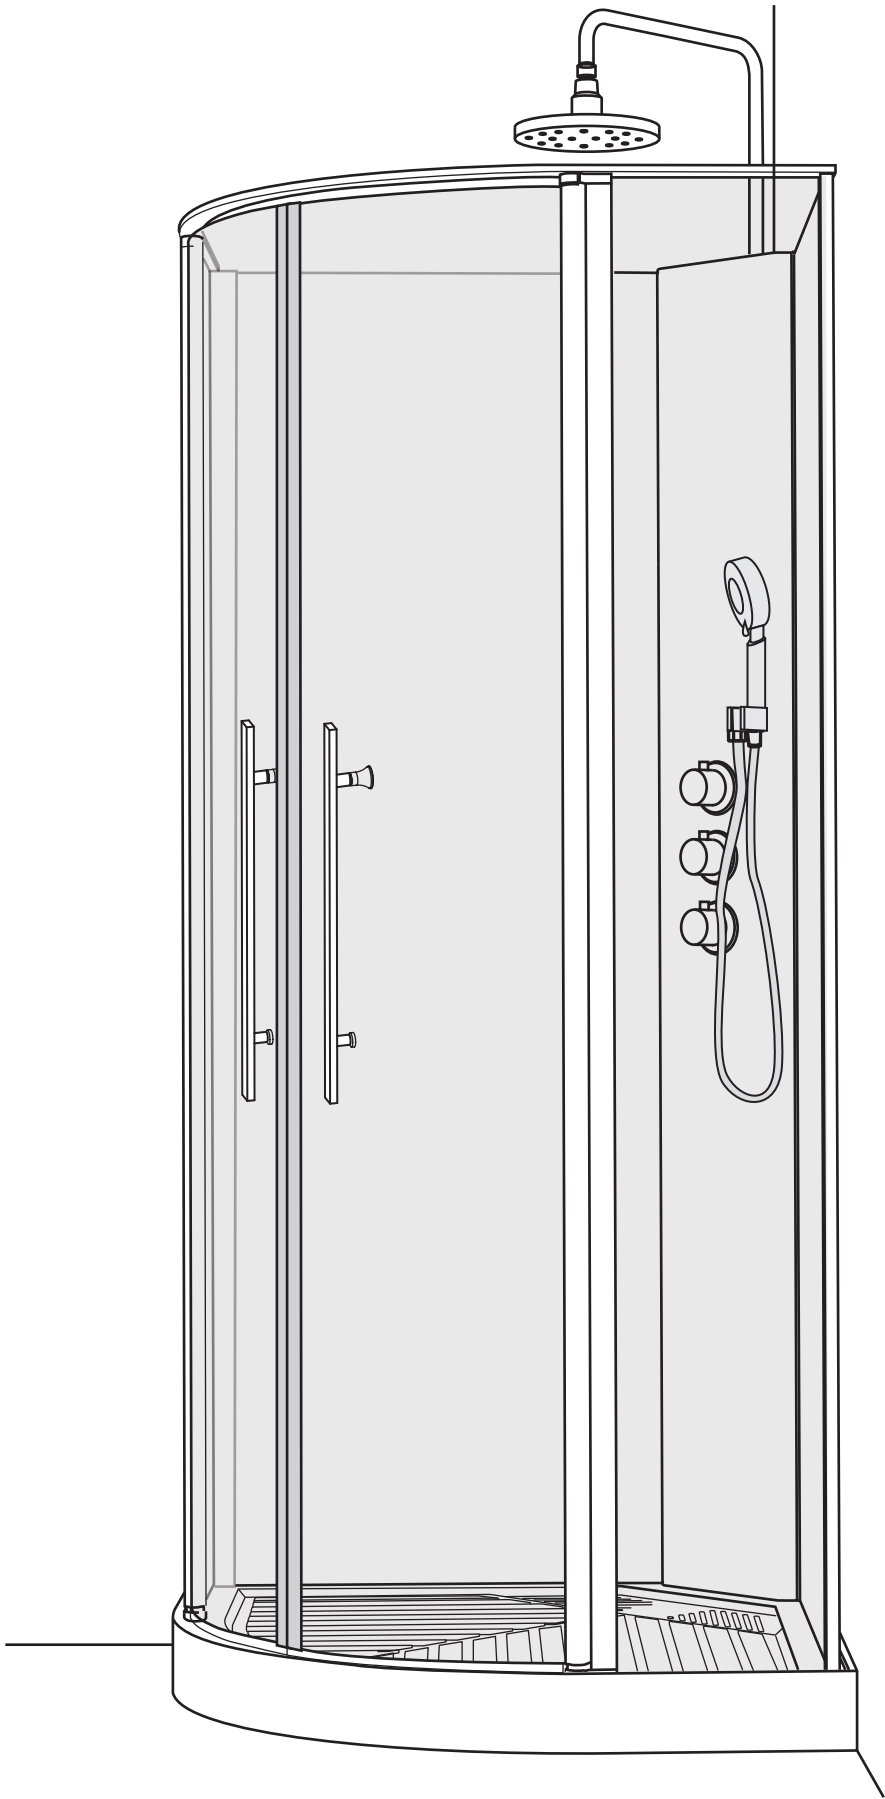

NORO[®]

WAVE

Getting Start:

	This product fulfils the EN14428 standard		Goggles are recommended to protect the eyes
	All glass used are tempered security glass		Caution: Always Handle Glass With Care! Always protect the edges and corners of the glass when assembling.
	2 people are recommended to assemble this shower enclosure		Gloves are recommended to prevent slippery on glass

Tools Needed:

Accessories Bags:

Measurement:

Model	A	B	C	D	E	F
90x90	900mm	2010-2040mm	2190 - 2450mm	130 - 160mm	180mm	180-240mm

Exploded View:

Exploded View:

Drawing Nr.	Art Nr.	Description	Unit
1	9473-A	ST4x35mm screw	set
2		ST4x10mm screw	
3		ST4x30mm screw	
4		ST4x35mm screw (tapered)	
5		Screw cover (Transparent & White)	
6		M6 tray corner screw	
7		M6 rail profile screw	
8		N2 allen key	
9		N3 allen key	
10		N5 allen key	
11		Drill bit (3.2mm)	
12	9473-B	Gasket on back panel	set
13		Gasket on side panel	
14	9473-C	18mm bottom gasket	pc
15	9473-D	Magnetic gasket	pair
16	9473-E	Hinge set with screw	set
17	9473-F	Rainforest shower head	pc
18	9473-G	Overhead shower bar	pc
19	9473-H	Shower bar bracket with screws	set
20	9400-I	150cm flexible shower hose	pc
21	9473-J	Shower head	pc
22	9473-K	Water outlet for shower head	pc
23	9145-F	NORO stainless steel handle	set
24	9473-L	Drainage cover	pc
25	9473-AY	Drainage set (with 40mm reducer)	set
26	9250-Z	Tray feet	pc
27	9473-P	Marble tray	pc
28	9473-Q	Back panel with white alu profile	pc
	9473-R	Back panel with matt silver profile	pc
29	9473-S	Side Panel with white alu profile	pc
	9473-T	Side Panel with matt silver profile	pc
30	9473-U	Door with white alu profile	pc
	9473-V	Door with matt silver profile	pc
31	9473-W	Thermostatic mixer (WAVE & AVANTI)	pc
32	9473-X	White alu profile column	pc
	9473-Y	Matt silver profile column	pc
33	9473-Z	PVC hoses (20cm & 45cm)	set
34	9473-AA	Hinge profile (white silver)	pc
	9473-AB	Hinge profile (matt silver)	pc
35	9473-AC	Rail profile (white silver)	pc
	9473-AD	Rail profile (matt silver)	pc