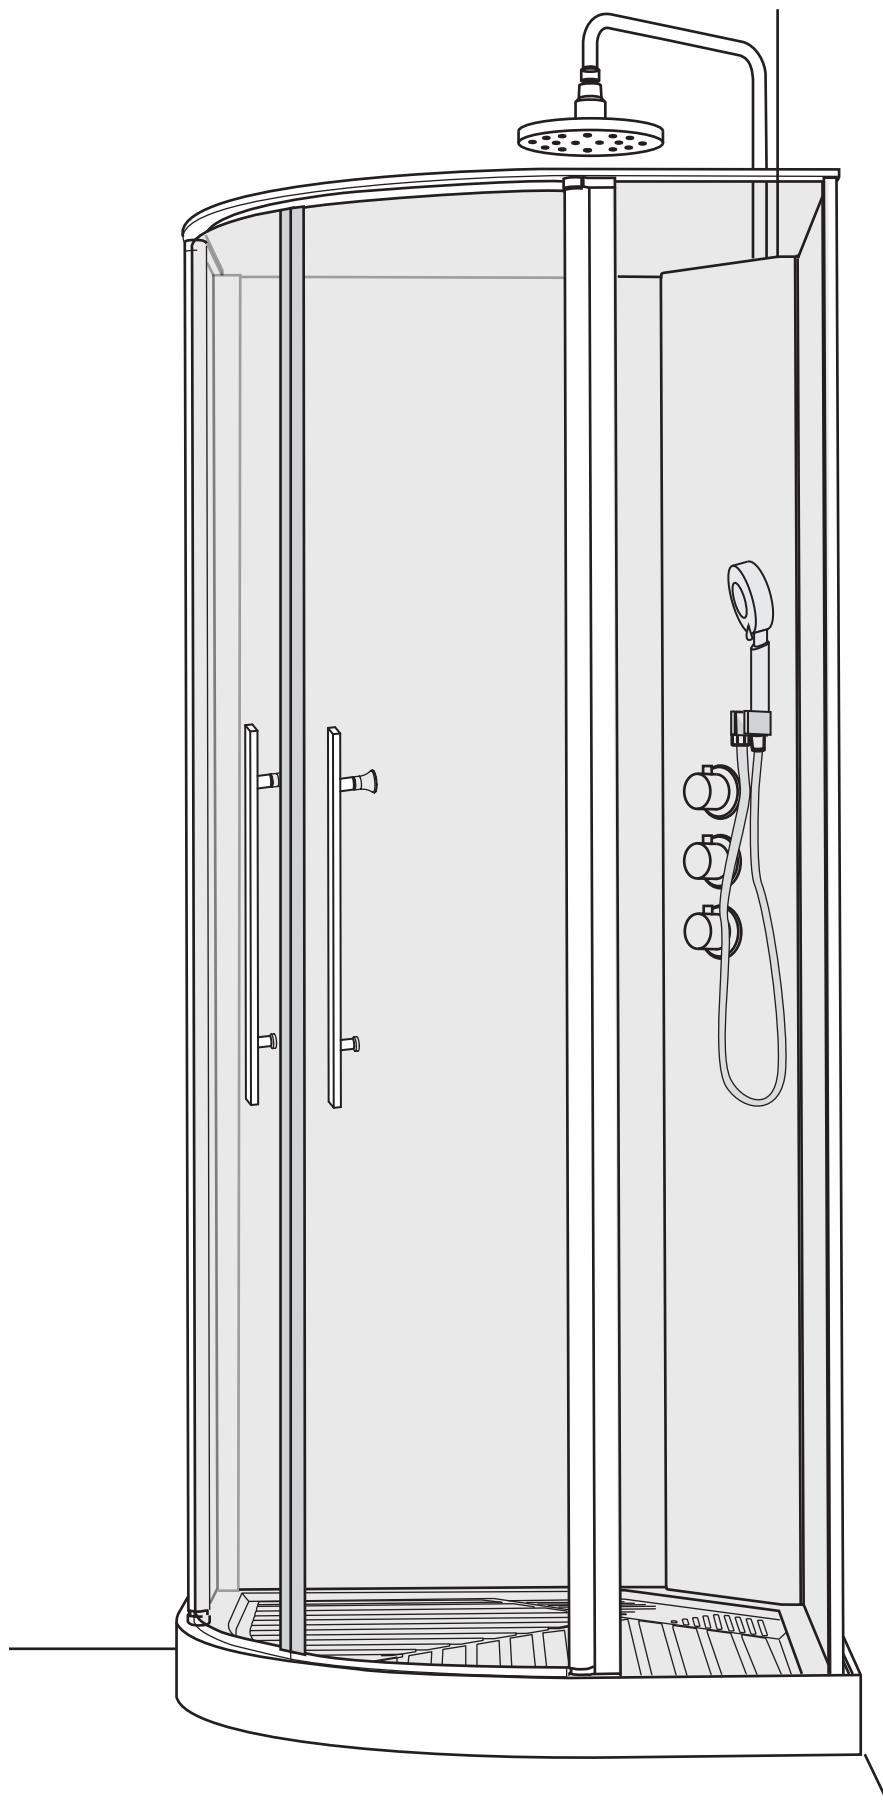

NORO[®]

WAVE

Getting Start:

	This product fulfils the EN14428 standard		Goggles are recommended to protect the eyes
	All glass used are tempered security glass		Caution: Always Handle Glass With Care! Always protect the edges and corners of the glass when assembling.
	2 people are recommended to assemble this shower enclosure		Gloves are recommended to prevent slippery on glass

Tools Needed:

Accessories Bags:

Measurement:

Model	A	B	C	D	E	F
90x90	900mm	2010-2040mm	2190 - 2450mm	130 - 160mm	180mm	180-240mm

Exploded View:

Exploded View:

Drawing Nr.	Art Nr.	Description	Unit
1	9473-A	ST4x35mm screw	set
2		ST4x10mm screw	
3		ST4x30mm screw	
4		ST4x35mm screw (tapered)	
5		Screw cover (Transparent & White)	
6		M6 tray corner screw	
7		M6 rail profile screw	
8		N2 allen key	
9		N3 allen key	
10		N5 allen key	
11		Drill bit (3.2mm)	
12	9473-B	Gasket on back panel	set
13		Gasket on side panel	
14	9473-C	18mm bottom gasket	pc
15	9473-D	Magnetic gasket	pair
16	9473-E	Hinge set with screw	set
17	9473-F	Rainforest shower head	pc
18	9473-G	Overhead shower bar	pc
19	9473-H	Shower bar bracket with screws	set
20	9400-I	150cm flexible shower hose	pc
21	9473-J	Shower head	pc
22	9473-K	Water outlet for shower head	pc
23	9145-F	NORO stainless steel handle	set
24	9473-L	Drainage cover	pc
25	9473-AY	Drainage set (with 40mm reducer)	set
26	9250-Z	Tray feet	pc
27	9473-P	Marble tray	pc
28	9473-Q	Back panel with white alu profile	pc
	9473-R	Back panel with matt silver profile	pc
29	9473-S	Side Panel with white alu profile	pc
	9473-T	Side Panel with matt silver profile	pc
30	9473-U	Door with white alu profile	pc
	9473-V	Door with matt silver profile	pc
31	9473-W	Thermostatic mixer (WAVE & AVANTI)	pc
32	9473-X	White alu profile column	pc
	9473-Y	Matt silver profile column	pc
33	9473-Z	PVC hoses (20cm & 45cm)	set
34	9473-AA	Hinge profile (white silver)	pc
	9473-AB	Hinge profile (matt silver)	pc
35	9473-AC	Rail profile (white silver)	pc
	9473-AD	Rail profile (matt silver)	pc