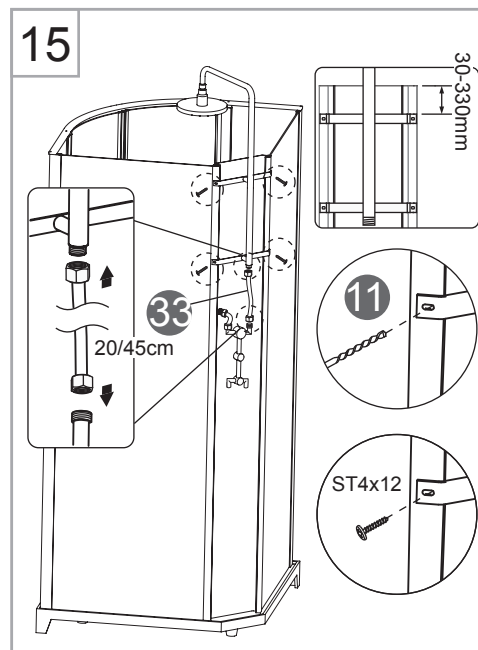

Tools Needed:

Accessories Bags:

Measurement:

Model	A	B	C	D	E	F
90x90	900mm	2010-2040mm	2190 - 2450mm	130 - 160mm	180mm	180-240mm

Exploded View:

Exploded View:

Drawing Nr.	Art Nr.	Description	Unit
1	9473-A	ST4x35mm screw	set
2		ST4x10mm screw	
3		ST4x30mm screw	
4		ST4x35mm screw (tapered)	
5		Screw cover (Transparent & White)	
6		M6 tray corner screw	
7		M6 rail profile screw	
8		N2 allen key	
9		N3 allen key	
10		N5 allen key	
11		Drill bit (3.2mm)	
12	9473-B	Gasket on back panel	set
13		Gasket on side panel	
14	9473-C	18mm bottom gasket	pc
15	9473-D	Magnetic gasket	pair
16	9473-E	Hinge set with screw	set
17	9473-F	Rainforest shower head	pc
18	9473-G	Overhead shower bar	pc
19	9473-H	Shower bar bracket with screws	set
20	9400-I	150cm flexible shower hose	pc
21	9473-J	Shower head	pc
22	9473-K	Water outlet for shower head	pc
23	9145-F	NORO stainless steel handle	set
24	9473-L	Drainage cover	pc
25	9473-AY	Drainage set (with 40mm reducer)	set
26	9250-Z	Tray feet	pc
27	9473-P	Marble tray	pc
28	9473-Q	Back panel with white alu profile	pc
	9473-R	Back panel with matt silver profile	pc
29	9473-S	Side Panel with white alu profile	pc
	9473-T	Side Panel with matt silver profile	pc
30	9473-U	Door with white alu profile	pc
	9473-V	Door with matt silver profile	pc
31	9473-W	Thermostatic mixer (WAVE & AVANTI)	pc
32	9473-X	White alu profile column	pc
	9473-Y	Matt silver profile column	pc
33	9473-Z	PVC hoses (20cm & 45cm)	set
34	9473-AA	Hinge profile (white silver)	pc
	9473-AB	Hinge profile (matt silver)	pc
35	9473-AC	Rail profile (white silver)	pc
	9473-AD	Rail profile (matt silver)	pc