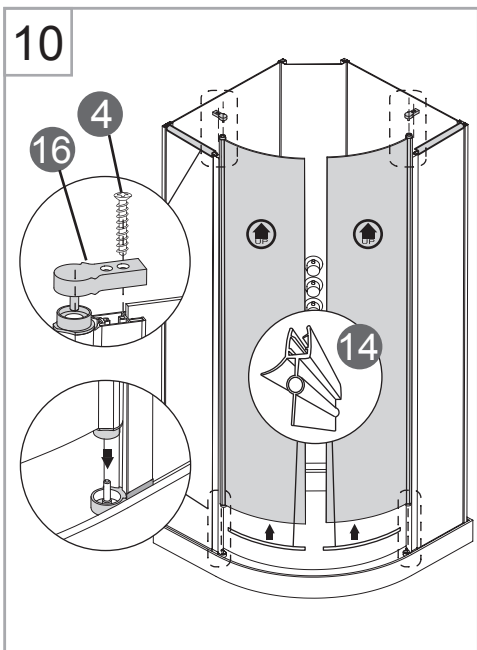

NORO[®]

WAVE

Getting Start:

	This product fulfils the EN14428 standard		Goggles are recommended to protect the eyes
	All glass used are tempered security glass		Caution: Always Handle Glass With Care! Always protect the edges and corners of the glass when assembling.
	2 people are recommended to assemble this shower enclosure		Gloves are recommended to prevent slippery on glass

Tools Needed:

Accessories Bags:

Measurement:

Model	A	B	C	D	E	F
90x90	900mm	2010-2040mm	2190 - 2450mm	130 - 160mm	180mm	180-240mm

Exploded View:

Exploded View:

Drawing Nr.	Art Nr.	Description	Unit
1	9473-A	ST4x35mm screw	set
2		ST4x10mm screw	
3		ST4x30mm screw	
4		ST4x35mm screw (tapered)	
5		Screw cover (Transparent & White)	
6		M6 tray corner screw	
7		M6 rail profile screw	
8		N2 allen key	
9		N3 allen key	
10		N5 allen key	
11		Drill bit (3.2mm)	
12	9473-B	Gasket on back panel	set
13		Gasket on side panel	
14	9473-C	18mm bottom gasket	pc
15	9473-D	Magnetic gasket	pair
16	9473-E	Hinge set with screw	set
17	9473-F	Rainforest shower head	pc
18	9473-G	Overhead shower bar	pc
19	9473-H	Shower bar bracket with screws	set
20	9400-I	150cm flexible shower hose	pc
21	9473-J	Shower head	pc
22	9473-K	Water outlet for shower head	pc
23	9145-F	NORO stainless steel handle	set
24	9473-L	Drainage cover	pc
25	9473-AY	Drainage set (with 40mm reducer)	set
26	9250-Z	Tray feet	pc
27	9473-P	Marble tray	pc
28	9473-Q	Back panel with white alu profile	pc
	9473-R	Back panel with matt silver profile	pc
29	9473-S	Side Panel with white alu profile	pc
	9473-T	Side Panel with matt silver profile	pc
30	9473-U	Door with white alu profile	pc
	9473-V	Door with matt silver profile	pc
31	9473-W	Thermostatic mixer (WAVE & AVANTI)	pc
32	9473-X	White alu profile column	pc
	9473-Y	Matt silver profile column	pc
33	9473-Z	PVC hoses (20cm & 45cm)	set
34	9473-AA	Hinge profile (white silver)	pc
	9473-AB	Hinge profile (matt silver)	pc
35	9473-AC	Rail profile (white silver)	pc
	9473-AD	Rail profile (matt silver)	pc