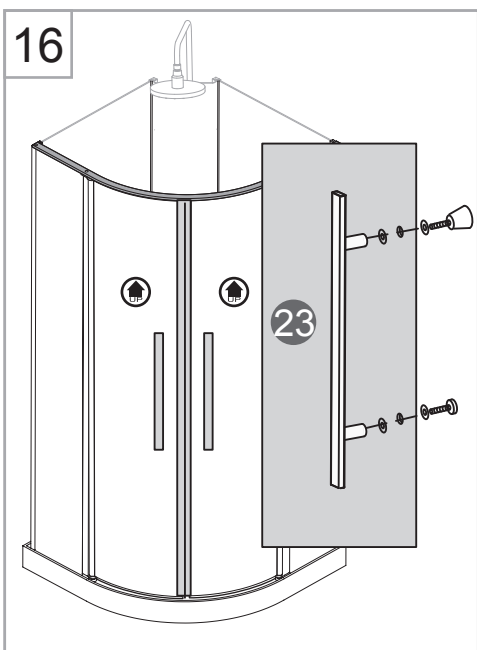

NORO[®]

WAVE

Getting Start:

	This product fulfils the EN14428 standard		Goggles are recommended to protect the eyes
	All glass used are tempered security glass		Caution: Always Handle Glass With Care! Always protect the edges and corners of the glass when assembling.
	2 people are recommended to assemble this shower enclosure		Gloves are recommended to prevent slippery on glass

Tools Needed:

Accessories Bags:

Measurement:

Model	A	B	C	D	E	F
90x90	900mm	2010-2040mm	2190 - 2450mm	130 - 160mm	180mm	180-240mm

Exploded View:

Exploded View:

Drawing Nr.	Art Nr.	Description	Unit
1	9473-A	ST4x35mm screw	set
2		ST4x10mm screw	
3		ST4x30mm screw	
4		ST4x35mm screw (tapered)	
5		Screw cover (Transparent & White)	
6		M6 tray corner screw	
7		M6 rail profile screw	
8		N2 allen key	
9		N3 allen key	
10		N5 allen key	
11		Drill bit (3.2mm)	
12	9473-B	Gasket on back panel	set
13		Gasket on side panel	
14	9473-C	18mm bottom gasket	pc
15	9473-D	Magnetic gasket	pair
16	9473-E	Hinge set with screw	set
17	9473-F	Rainforest shower head	pc
18	9473-G	Overhead shower bar	pc
19	9473-H	Shower bar bracket with screws	set
20	9400-I	150cm flexible shower hose	pc
21	9473-J	Shower head	pc
22	9473-K	Water outlet for shower head	pc
23	9145-F	NORO stainless steel handle	set
24	9473-L	Drainage cover	pc
25	9473-AY	Drainage set (with 40mm reducer)	set
26	9250-Z	Tray feet	pc
27	9473-P	Marble tray	pc
28	9473-Q	Back panel with white alu profile	pc
	9473-R	Back panel with matt silver profile	pc
29	9473-S	Side Panel with white alu profile	pc
	9473-T	Side Panel with matt silver profile	pc
30	9473-U	Door with white alu profile	pc
	9473-V	Door with matt silver profile	pc
31	9473-W	Thermostatic mixer (WAVE & AVANTI)	pc
32	9473-X	White alu profile column	pc
	9473-Y	Matt silver profile column	pc
33	9473-Z	PVC hoses (20cm & 45cm)	set
34	9473-AA	Hinge profile (white silver)	pc
	9473-AB	Hinge profile (matt silver)	pc
35	9473-AC	Rail profile (white silver)	pc
	9473-AD	Rail profile (matt silver)	pc