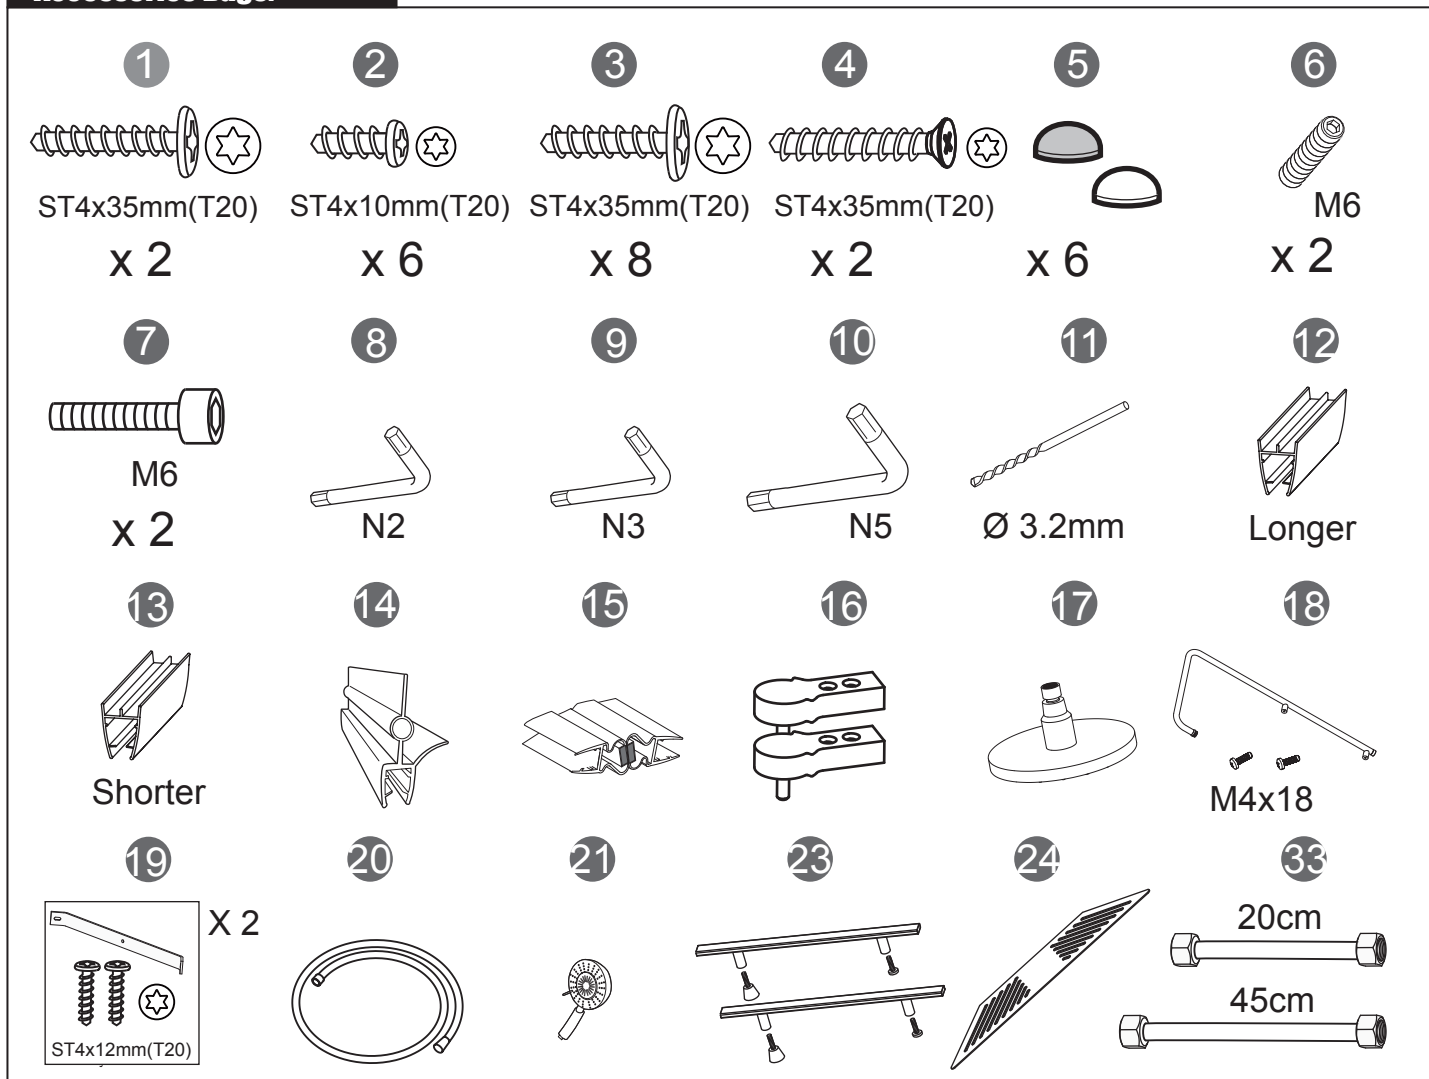

NORO[®]

WAVE

Getting Start:

	This product fulfils the EN14428 standard		Goggles are recommended to protect the eyes
	All glass used are tempered security glass		Caution: Always Handle Glass With Care! Always protect the edges and corners of the glass when assembling.
	2 people are recommended to assemble this shower enclosure		Gloves are recommended to prevent slippery on glass

Tools Needed:

Accessories Bags:

Measurement:

Model	A	B	C	D	E	F
90x90	900mm	2010-2040mm	2190 - 2450mm	130 - 160mm	180mm	180-240mm

Exploded View:

Exploded View:

Drawing Nr.	Art Nr.	Description	Unit
1	9473-A	ST4x35mm screw	set
2		ST4x10mm screw	
3		ST4x30mm screw	
4		ST4x35mm screw (tapered)	
5		Screw cover (Transparent & White)	
6		M6 tray corner screw	
7		M6 rail profile screw	
8		N2 allen key	
9		N3 allen key	
10		N5 allen key	
11		Drill bit (3.2mm)	
12	9473-B	Gasket on back panel	set
13		Gasket on side panel	
14	9473-C	18mm bottom gasket	pc
15	9473-D	Magnetic gasket	pair
16	9473-E	Hinge set with screw	set
17	9473-F	Rainforest shower head	pc
18	9473-G	Overhead shower bar	pc
19	9473-H	Shower bar bracket with screws	set
20	9400-I	150cm flexible shower hose	pc
21	9473-J	Shower head	pc
22	9473-K	Water outlet for shower head	pc
23	9145-F	NORO stainless steel handle	set
24	9473-L	Drainage cover	pc
25	9473-AY	Drainage set (with 40mm reducer)	set
26	9250-Z	Tray feet	pc
27	9473-P	Marble tray	pc
28	9473-Q	Back panel with white alu profile	pc
	9473-R	Back panel with matt silver profile	pc
29	9473-S	Side Panel with white alu profile	pc
	9473-T	Side Panel with matt silver profile	pc
30	9473-U	Door with white alu profile	pc
	9473-V	Door with matt silver profile	pc
31	9473-W	Thermostatic mixer (WAVE & AVANTI)	pc
32	9473-X	White alu profile column	pc
	9473-Y	Matt silver profile column	pc
33	9473-Z	PVC hoses (20cm & 45cm)	set
34	9473-AA	Hinge profile (white silver)	pc
	9473-AB	Hinge profile (matt silver)	pc
35	9473-AC	Rail profile (white silver)	pc
	9473-AD	Rail profile (matt silver)	pc