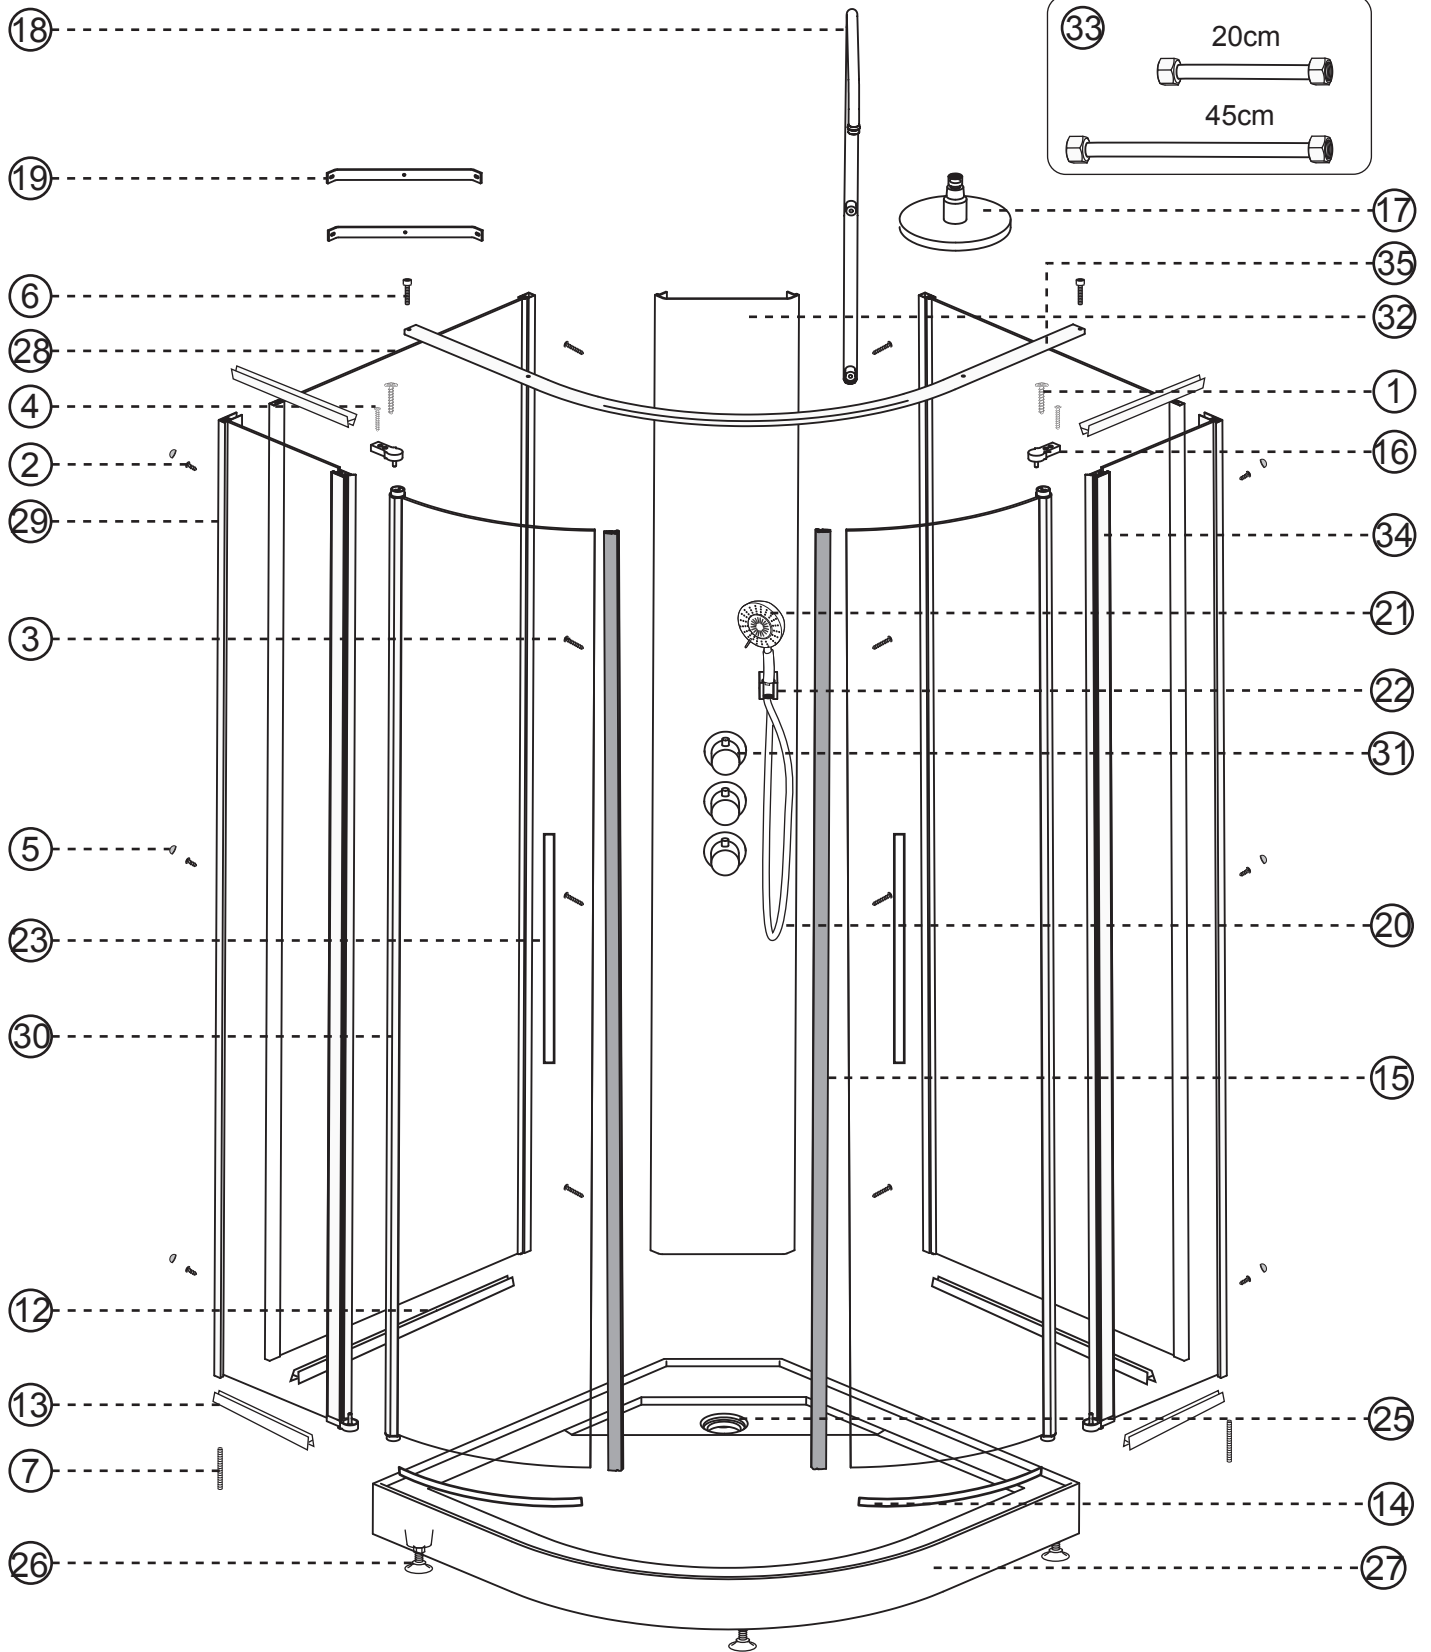

NORO[®]

WAVE

Getting Start:

	This product fulfils the EN14428 standard		Goggles are recommended to protect the eyes
	All glass used are tempered security glass		Caution: Always Handle Glass With Care! Always protect the edges and corners of the glass when assembling.
	2 people are recommended to assemble this shower enclosure		Gloves are recommended to prevent slippery on glass

Tools Needed:

Accessories Bags:

Measurement:

Model	A	B	C	D	E	F
90x90	900mm	2010-2040mm	2190 - 2450mm	130 - 160mm	180mm	180-240mm

Exploded View:

Exploded View:

Drawing Nr.	Art Nr.	Description	Unit
1	9473-A	ST4x35mm screw	set
2		ST4x10mm screw	
3		ST4x30mm screw	
4		ST4x35mm screw (tapered)	
5		Screw cover (Transparent & White)	
6		M6 tray corner screw	
7		M6 rail profile screw	
8		N2 allen key	
9		N3 allen key	
10		N5 allen key	
11		Drill bit (3.2mm)	
12	9473-B	Gasket on back panel	set
13		Gasket on side panel	
14	9473-C	18mm bottom gasket	pc
15	9473-D	Magnetic gasket	pair
16	9473-E	Hinge set with screw	set
17	9473-F	Rainforest shower head	pc
18	9473-G	Overhead shower bar	pc
19	9473-H	Shower bar bracket with screws	set
20	9400-I	150cm flexible shower hose	pc
21	9473-J	Shower head	pc
22	9473-K	Water outlet for shower head	pc
23	9145-F	NORO stainless steel handle	set
24	9473-L	Drainage cover	pc
25	9473-AY	Drainage set (with 40mm reducer)	set
26	9250-Z	Tray feet	pc
27	9473-P	Marble tray	pc
28	9473-Q	Back panel with white alu profile	pc
	9473-R	Back panel with matt silver profile	pc
29	9473-S	Side Panel with white alu profile	pc
	9473-T	Side Panel with matt silver profile	pc
30	9473-U	Door with white alu profile	pc
	9473-V	Door with matt silver profile	pc
31	9473-W	Thermostatic mixer (WAVE & AVANTI)	pc
32	9473-X	White alu profile column	pc
	9473-Y	Matt silver profile column	pc
33	9473-Z	PVC hoses (20cm & 45cm)	set
34	9473-AA	Hinge profile (white silver)	pc
	9473-AB	Hinge profile (matt silver)	pc
35	9473-AC	Rail profile (white silver)	pc
	9473-AD	Rail profile (matt silver)	pc