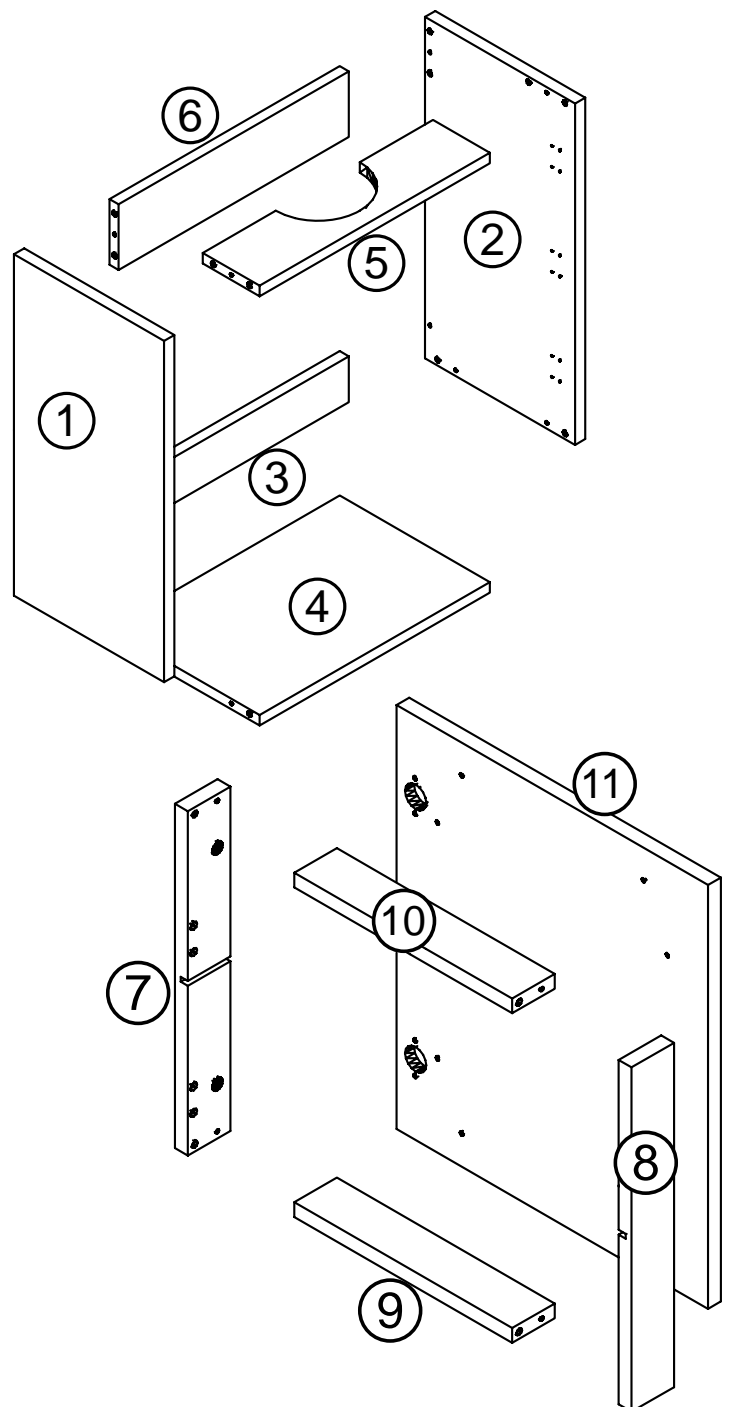

NORO

SINGLE 450

C1 x10**B x10****H x1****I x2**

4x22mm

T x12

4x16mm

N,M x3**Q x4**

4x50mm

P x4**W x2****L x6**

5x13mm

Art. nr.	Qty	Meas. (mm)
①	1	520x264x18
②	1	520x264x18
③	1	405x70x16
④	1	405x264x16
⑤	1	405x100x16
⑥	1	405x100x16
⑦	1	420x60x18
⑧	1	420x60x18
⑨	1	307x60x18
⑩	1	307x60x18
⑪	1	517x439x18