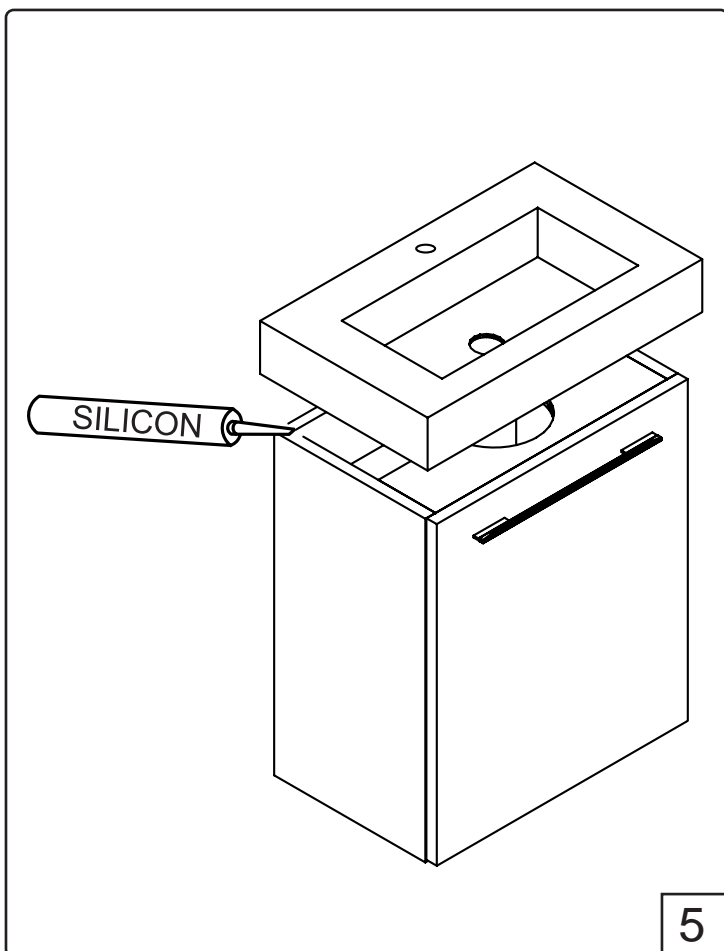

NORO

SINGLE 450

C1 x10**B x10****H x1****I x2**

4x22mm

T x12

4x16mm

N,M x3**Q x4**

4x50mm

P x4**W x2****L x6**

5x13mm

Art. nr.	Qty	Meas. (mm)
①	1	520x264x18
②	1	520x264x18
③	1	405x70x16
④	1	405x264x16
⑤	1	405x100x16
⑥	1	405x100x16
⑦	1	420x60x18
⑧	1	420x60x18
⑨	1	307x60x18
⑩	1	307x60x18
⑪	1	517x439x18