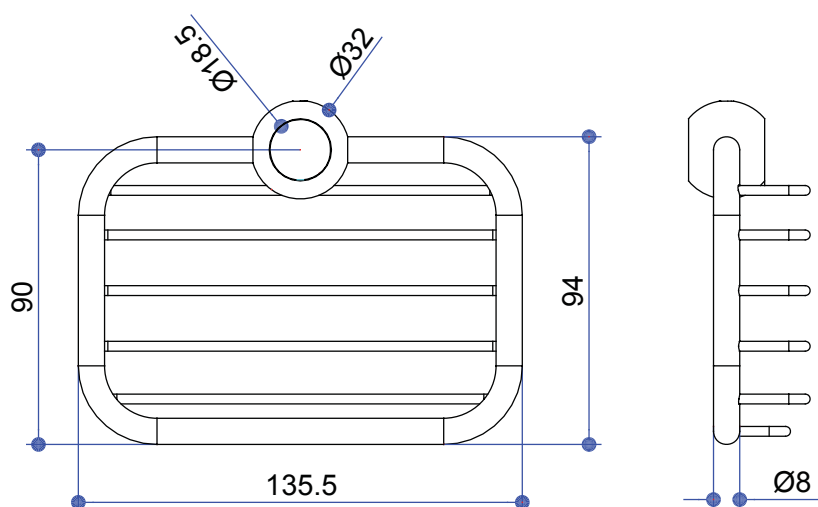

Dimension

Maintenance

We do NOT recommend you use any household cleaners to clean the product. Because these cleaners change substance or formula too frequently. The product should be always cleaned only with soapy water and rinsed with clean water and dried with a soft cloth.