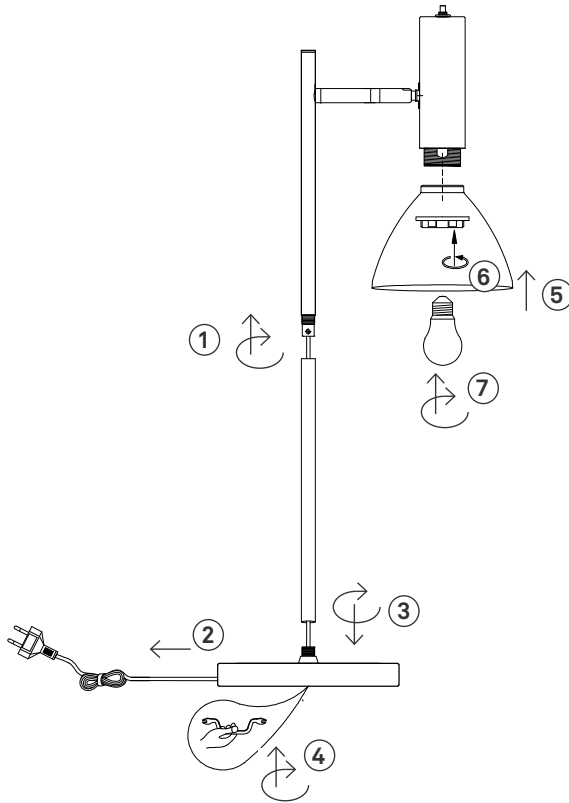

## Type nr: 20233-11

### Contents

A. Table lamp in metal

**Not included with purchase**  
Light source E27 bulb, max 40W or 6W LED.

Remember to use a LED bulb. Led bulbs use up to 85% less electricity than a traditional light bulb.