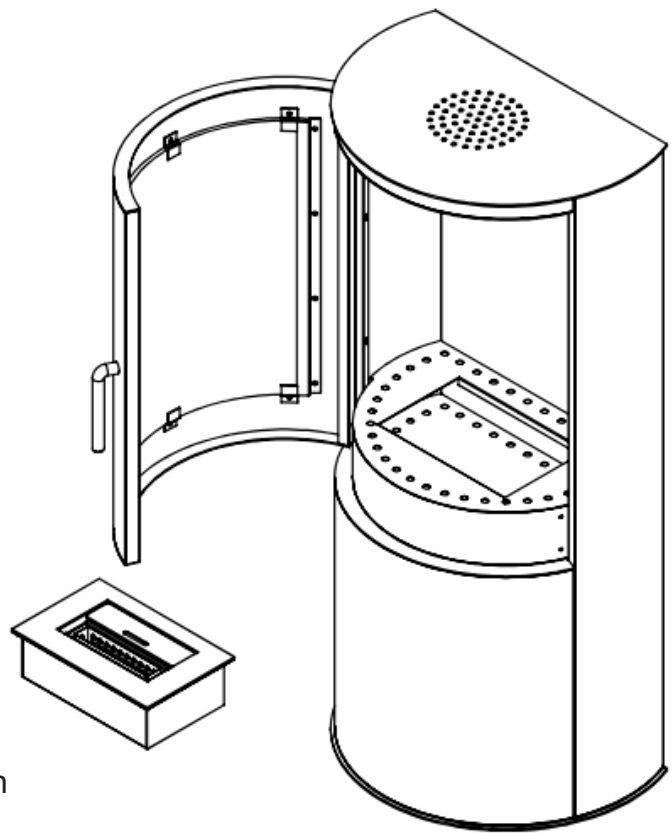

## 658513

**DIMENSIONS:** (LxPxH) 44x30x96cm

**WEIGHT:** 29,5 kg

**CAPACITY:** 1 L

**FUEL:** Ethanol 95%

**MAX. BURNING TIME:** 6 h

**MIN. ROOM VOLUME:** 54 m<sup>3</sup>

**Approx. Heating Output:** 1,16 kW

**DISTANCE to flammable materials:** Top 60cm, Sides 50cm, Front 100cm

**CONTENT:** Brochure, User manual, Installation manual, Mounting kit, Adjustable Burner, Firekiller