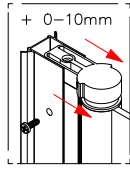

Installation dimensions of different combinations

MSG DOOR + DOOR