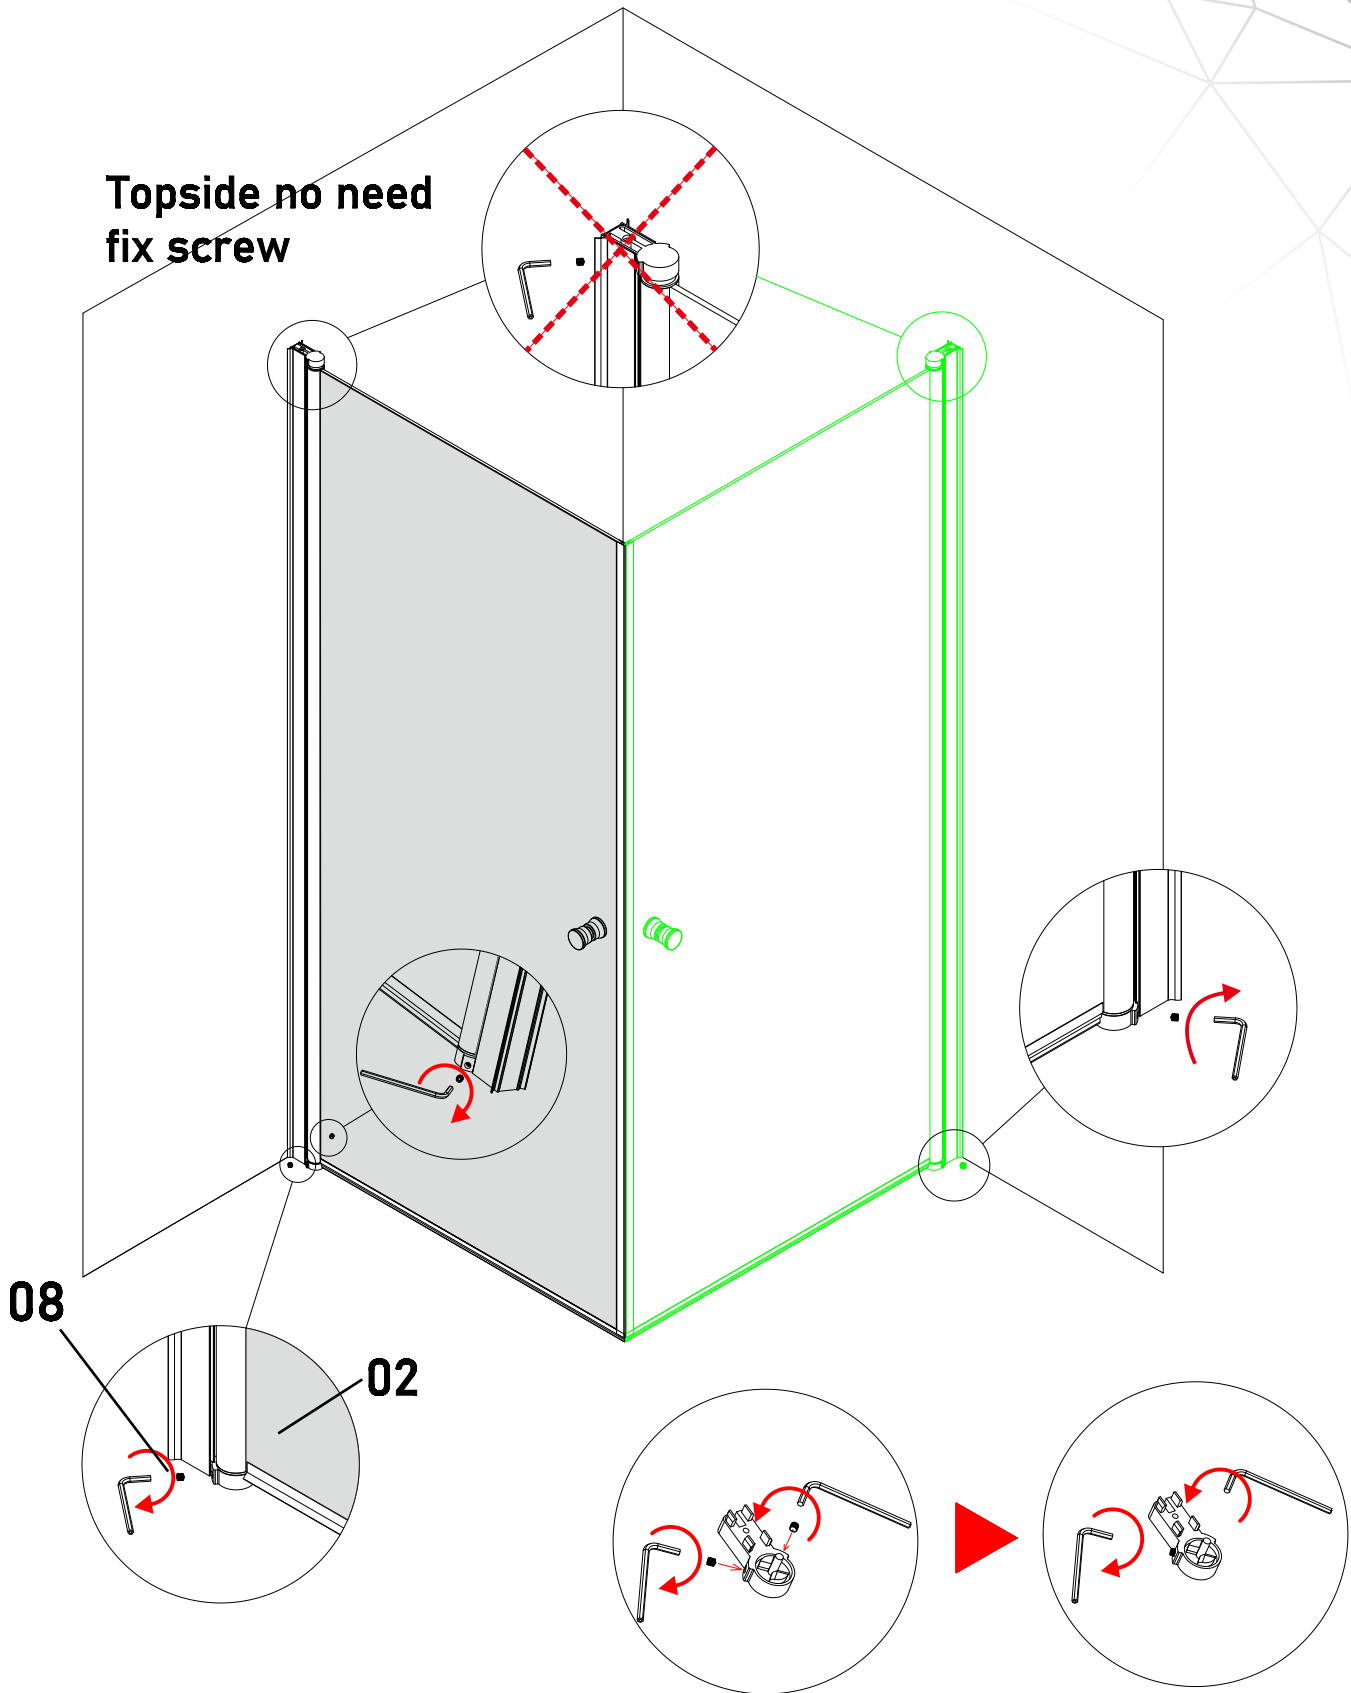

**Topside no need
fix screw**

Copyright ©2020 Bygghemma Sverige AB. Original content rights reserved. All product names, logos, and brands are property of their respective owners.

Information contained within this document was considered accurate at the time of publication, but may be subject to revision.