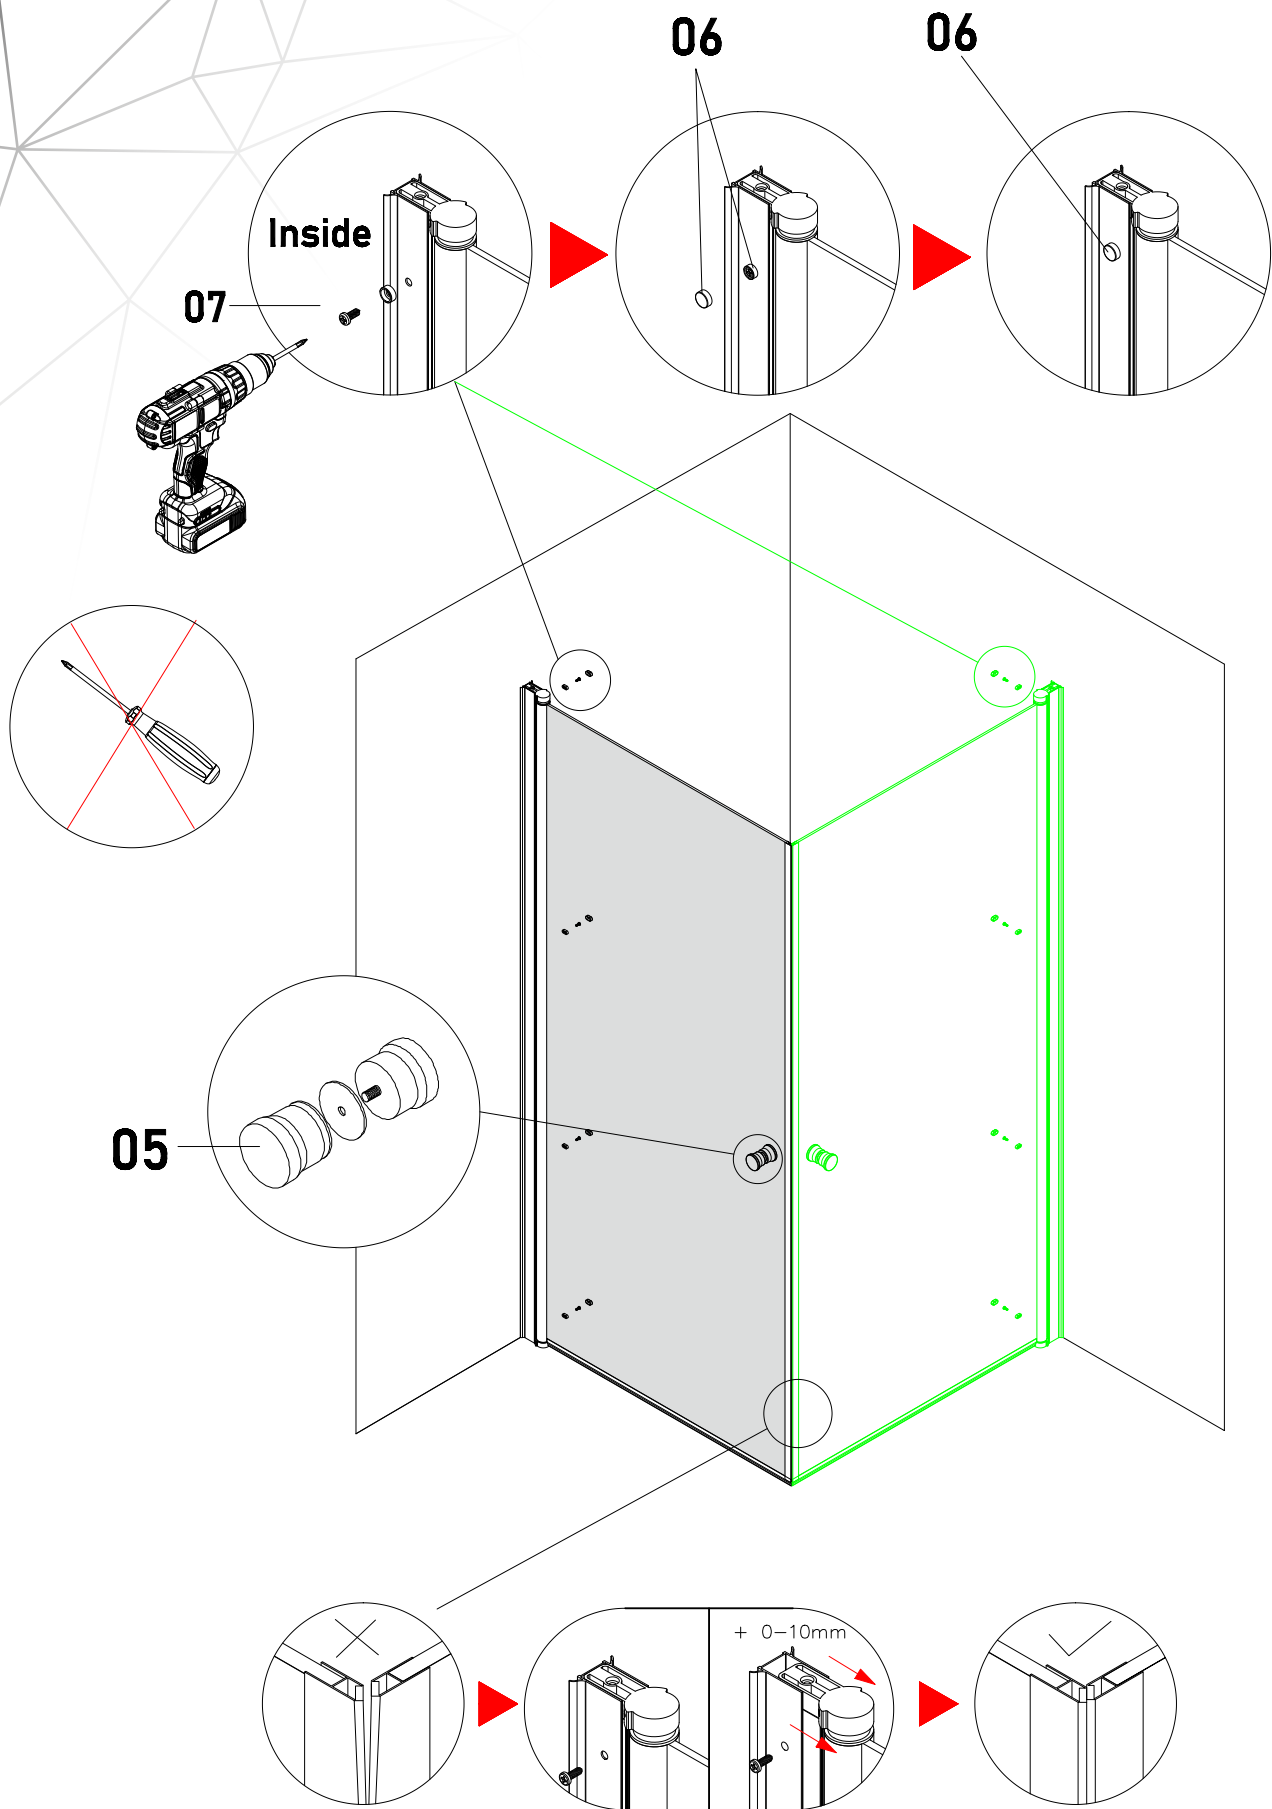

Copyright ©2020 Bygghemma Sverige AB. Original content rights reserved. All product names, logos, and brands are property of their respective owners.

Information contained within this document was considered accurate at the time of publication, but may be subject to revision.