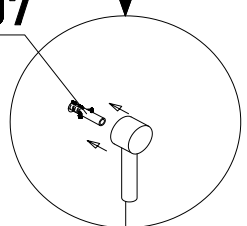

Copyright ©2020 Bygghemma Sverige AB. Original content rights reserved. All product names, logos, and brands are property of their respective owners.

Information contained within this document was considered accurate at the time of publication, but may be subject to revision.