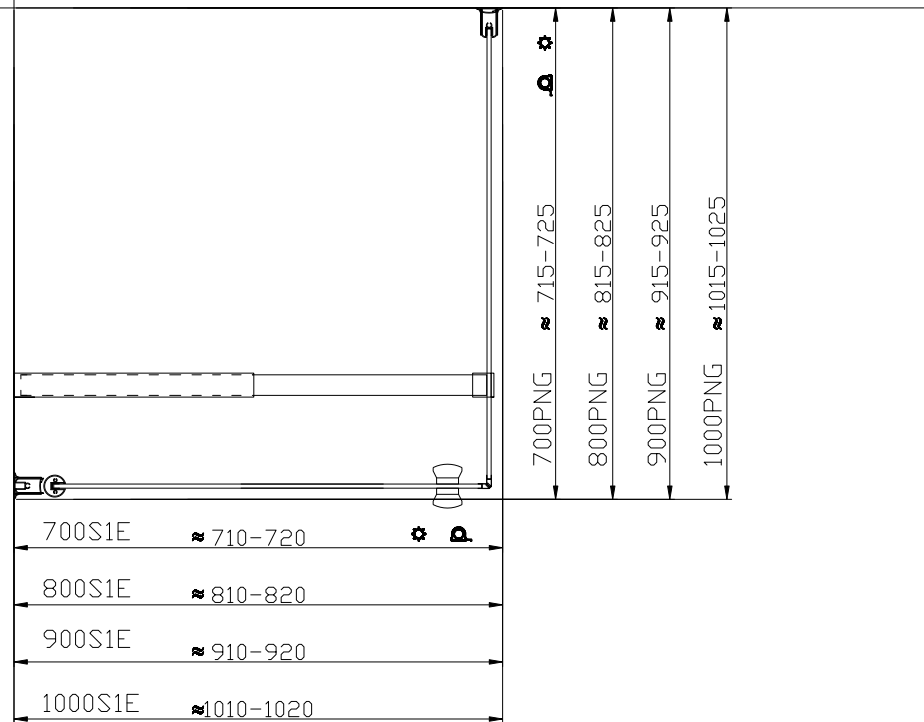

MÅNGSIDIG S1 GO

Size:

700S1G:1900*700mm

800S1G:1900*800mm

900S1G:1900*900mm

1000S1G:1900*1000mm

EN 14428:2015 (2021-03-25)

bathlife.[®]

Installation dimensions of different combinations

MSG DOOR + DOOR

MSG DOOR + DOOR

Copyright ©2020 Bygghemma Sverige AB. Original content rights reserved. All product names, logos, and brands are property of their respective owners.