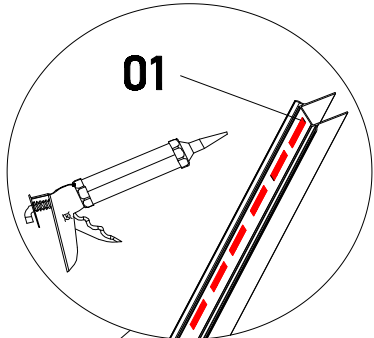

Copyright ©2020 Bygghemma Sverige AB. Original content rights reserved. All product names, logos, and brands are property of their respective owners.

Information contained within this document was considered accurate at the time of publication, but may be subject to revision.