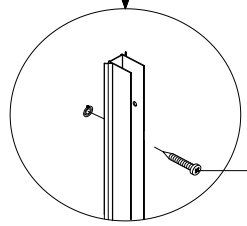

Copyright ©2020 Bygghemma Sverige AB. Original content rights reserved. All product names, logos, and brands are property of their respective owners.

Information contained within this document was considered accurate at the time of publication, but may be subject to revision.