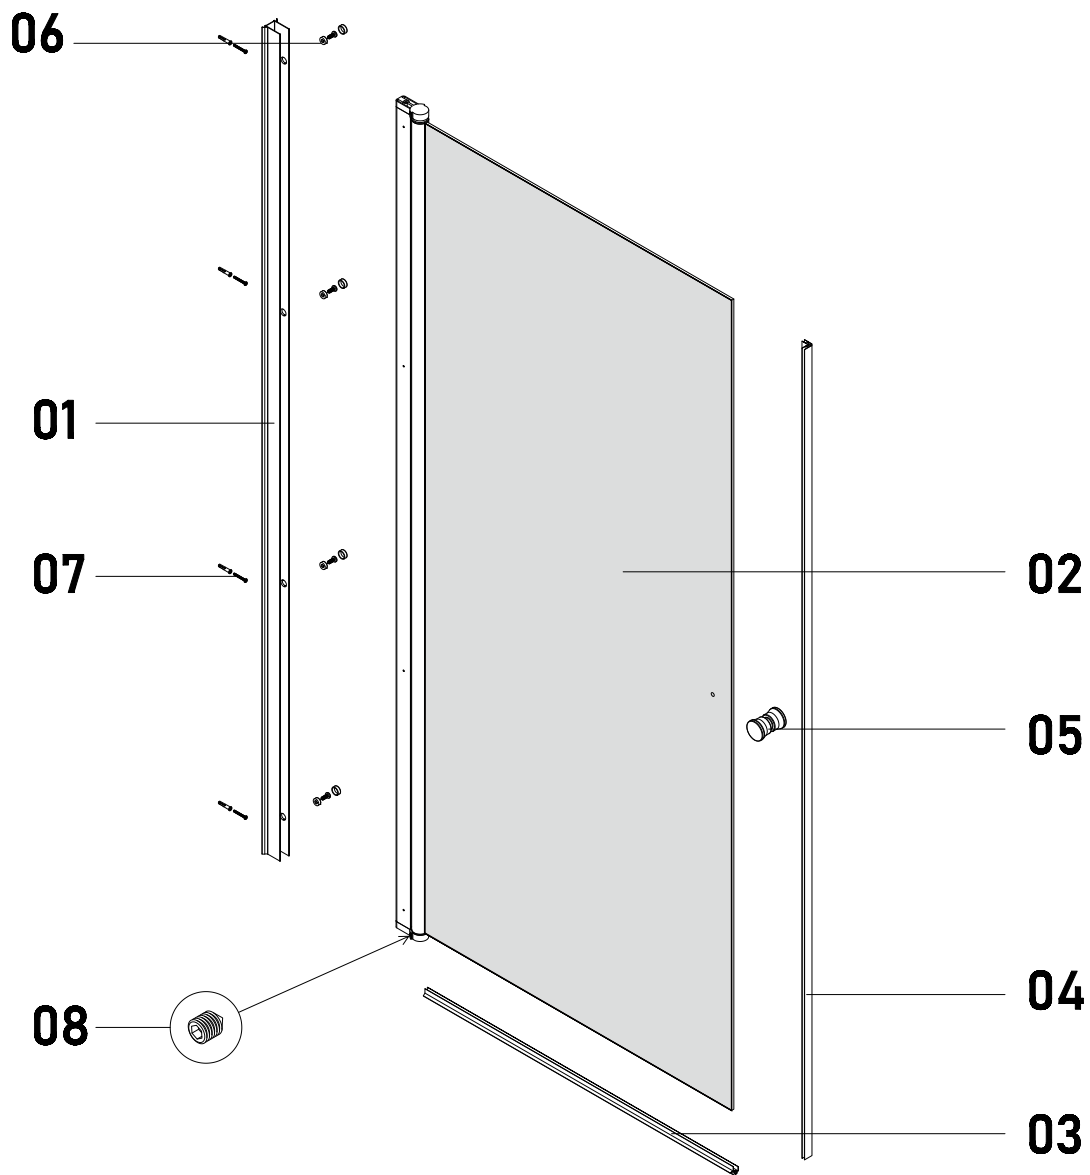

Copyright ©2020 Bygghemma Sverige AB. Original content rights reserved. All product names, logos, and brands are property of their respective owners.

Information contained within this document was considered accurate at the time of publication, but may be subject to revision.