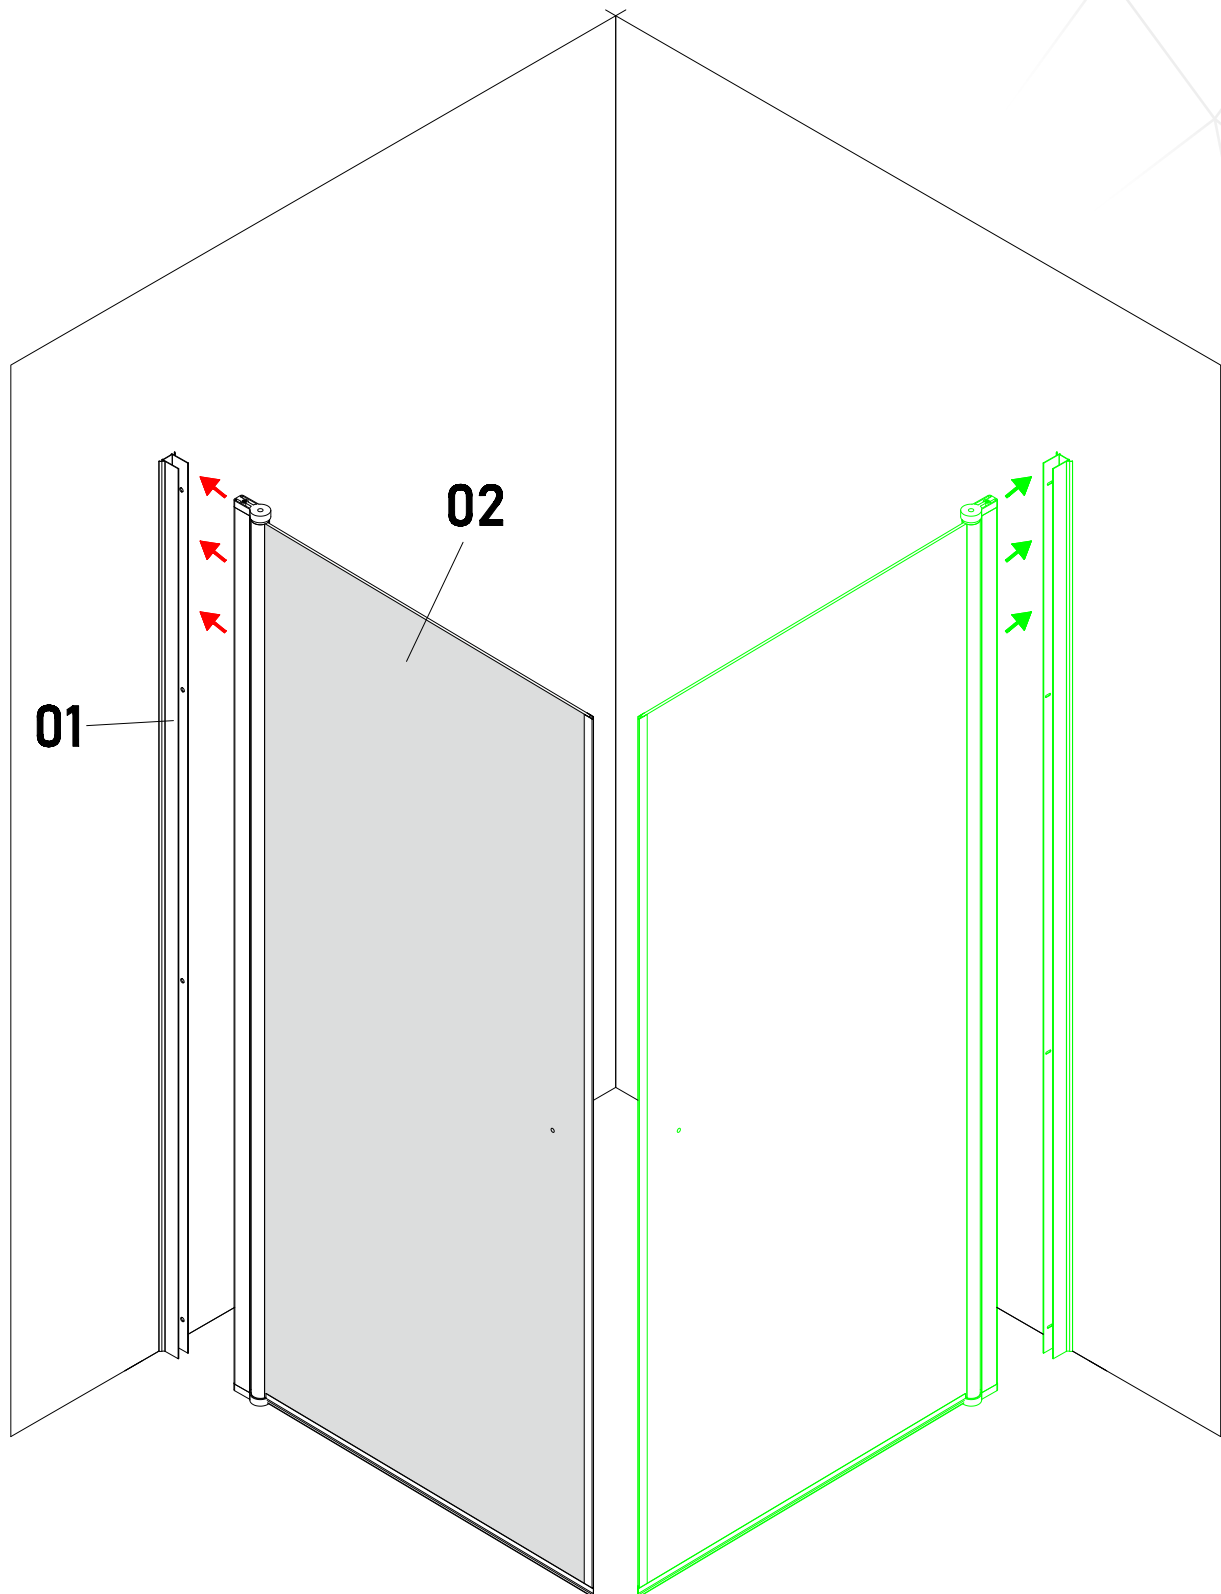

Copyright ©2020 Bygghemma Sverige AB. Original content rights reserved. All product names, logos, and brands are property of their respective owners.

Information contained within this document was considered accurate at the time of publication, but may be subject to revision.