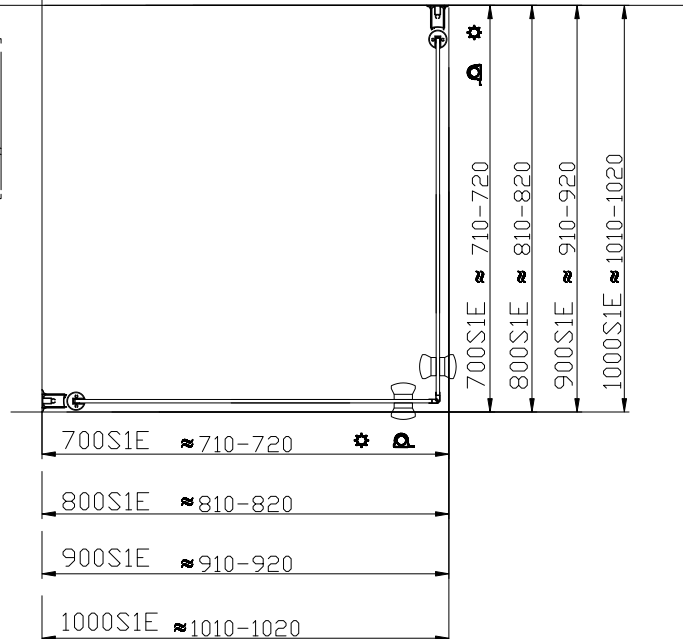

Installation dimensions of different combinations

MSG DOOR + DOOR