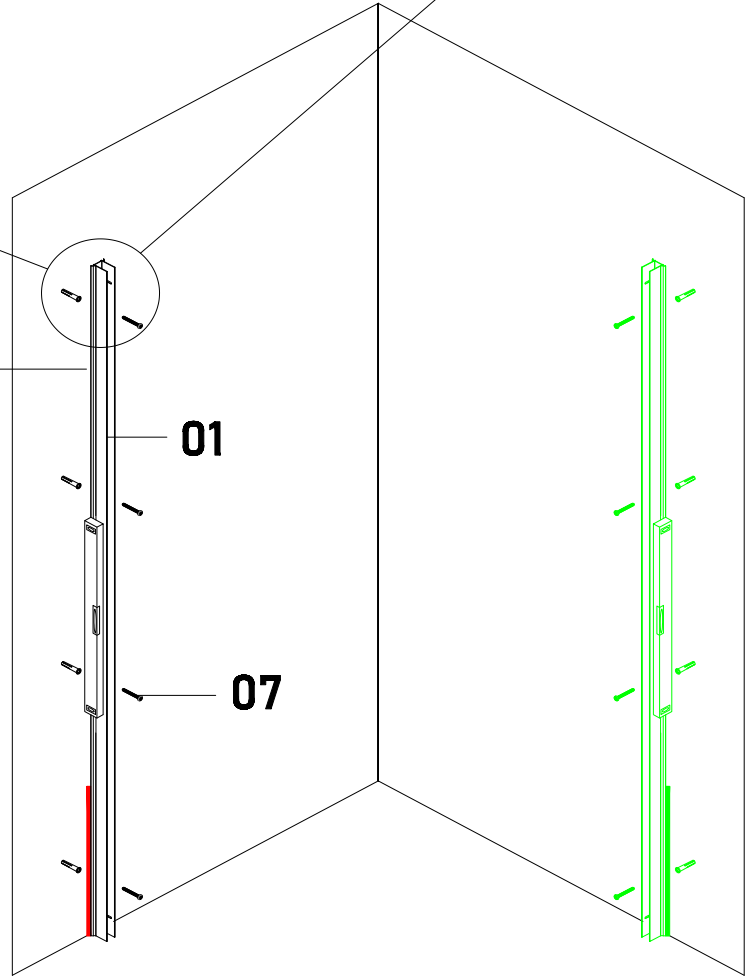

Copyright ©2020 Bygghemma Sverige AB. Original content rights reserved. All product names, logos, and brands are property of their respective owners.

Information contained within this document was considered accurate at the time of publication, but may be subject to revision.