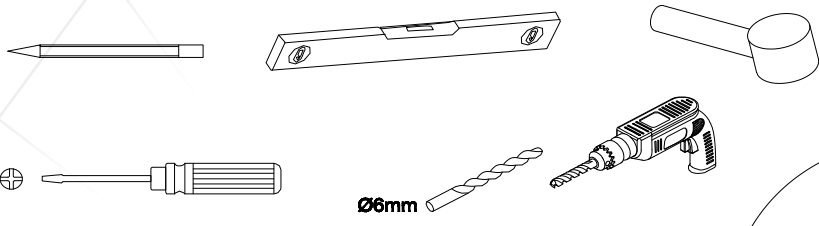

Copyright ©2020 Bygghemma Sverige AB. Original content rights reserved. All product names, logos, and brands are property of their respective owners.

Information contained within this document was considered accurate at the time of publication, but may be subject to revision.