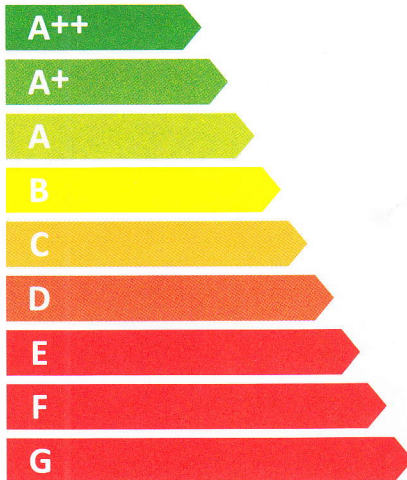

ENERG

енергия - ενεργεια

Y IJA

IE IA

SVEA FLAME SERIES

WELL DONE

A+

Icon showing a window, a lamp, and a heater with wavy lines representing heat. The heater has a small circle with 'SSS' inside.

7,0
kW

Icon showing a water tank with wavy lines, an arrow pointing to a heater with wavy lines. The heater has a small circle with 'SSS' inside.

kW

ENERGIA - ЕНЕРГИЯ - ΕΝΕΡΓΕΙΑ - ENERGIJA - ENERGY - ENERGIE - ENERGI