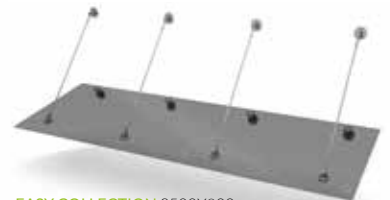

HEIGHT 240 mm
COLOURS White, Black, Silver, Stainless

Stainless Tube

* only available for glass
HEIGHT 780 mm
COLOURS Stainless

Examples of combinations

EASY COLLECTION 1500x800 mm
Tinted glass | White Bold Small

EASY COLLECTION 1500x800 mm
Frosted glass | Stainless Tube

EASY COLLECTION 2000x800 mm
Clear glass | Stainless tube

EASY COLLECTION 2500x800 mm
Tinted glass | Stainless tube

EASY COLLECTION 1500x800 mm
Black aluminium | Stainless Flat