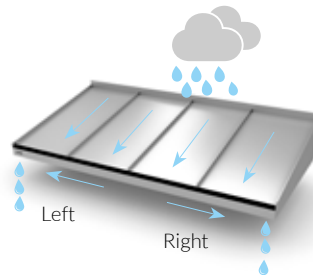

CHOICE LEFT OR RIGHT WATER DRAINAGE

Not available for Angled and Rainbow

ABOUT

DESIGN TAK®
- makes entrance

Designtak makes prefabricated entrance roofs in modern designs and of the highest quality. All roofs are certified according to EN 1090-3.

Designtak was founded in 2009 by Eddie Wingren and Daniel Hallgren and is located in Vetlanda, Sweden.

Designtak is the largest supplier of entrance roofs in Scandinavia.