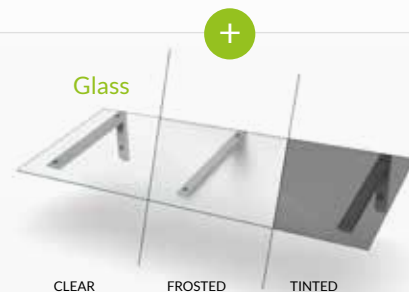

HEIGHT 860 mm
COLOURS Stainless

EASY COLLECTION 1200

1500x1200

2000x1200

2500x1200

CLEAR FROSTED TINTED

Delta

HEIGHT 445 mm
COLOURS White, Black, Silver

Stainless Tube

HEIGHT 920 mm
COLOURS Stainless

EASY COLLECTION 1500X1000 mm
Frosted glass | Black Delta Small

EASY COLLECTION 2500X1200 mm
Tinted glass | Silver Delta

EASY COLLECTION 2500X1000 mm
Clear glass | Stainless Tube