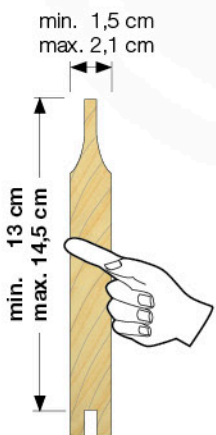

1d Timber Playhouse Module 125 cm

660_246

Farm	House	Hut	Home	Casa	Club	Castle	Tower
41x	46x	46x	46x	46x	40x	38x	28x
1x	1x	1x	1x	1x	1x	1x	1x
8x	8x	8x	8x	8x	8x	8x	8x
4x	4x	4x	4x	4x	4x	4x	4x

Farm	House	Hut	Home	Casa	Club	Castle	Tower
33x	36x	36x	36x	36x	32x	30x	20x
1x	1x	1x	1x	1x	1x	1x	1x
6x	6x	6x	6x	6x	6x	6x	6x
3x	3x	3x	3x	3x	3x	3x	3x

Farm	House	Hut	Home	Casa	Club	Castle	Tower
27x	28x	28x	28x	28x	28x	26x	16x
1x	1x	1x	1x	1x	1x	1x	1x
6x	6x	6x	6x	6x	6x	6x	6x
3x	3x	3x	3x	3x	3x	3x	3x