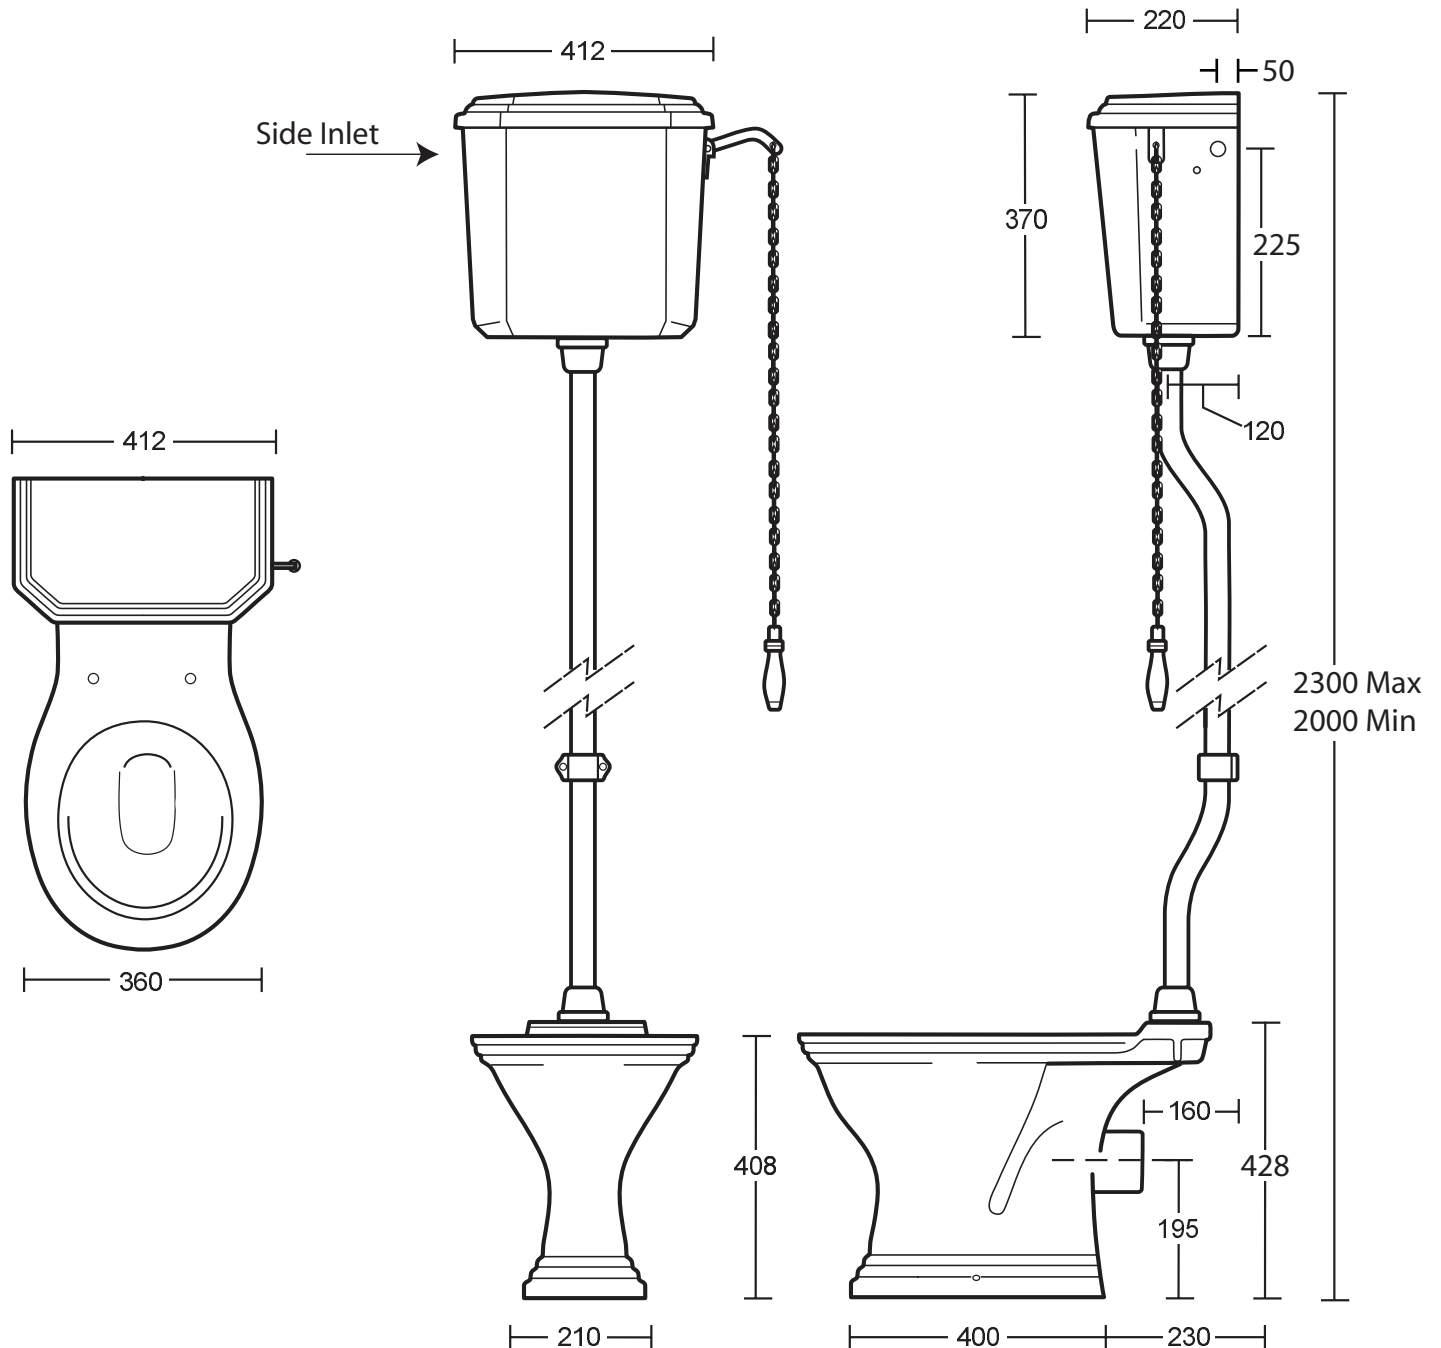

| Ceramic Collection | |
|--------------------|-------------------------------------|
| Astoria Deco | Round bowl pan & high Level cistern |

We recommend that all products are purchased with the assistance of a specialist bathroom retailer and always installed by an experienced installer who is a member of a recognized association. All sizes quoted are nominal: items may vary by plus or minus 2% against the figures quoted. When planning installations where dimensions are critical, it is essential that the space allowed for individual items is physically checked. Imperial Bathrooms can not be held liable for any costs associated with items not fitting in any given area. The contents of this statement are based on information correct at the time of publication. We reserve the right to make alterations and changes in product characteristics, fixing, packaging, operation etc at any time without notice.