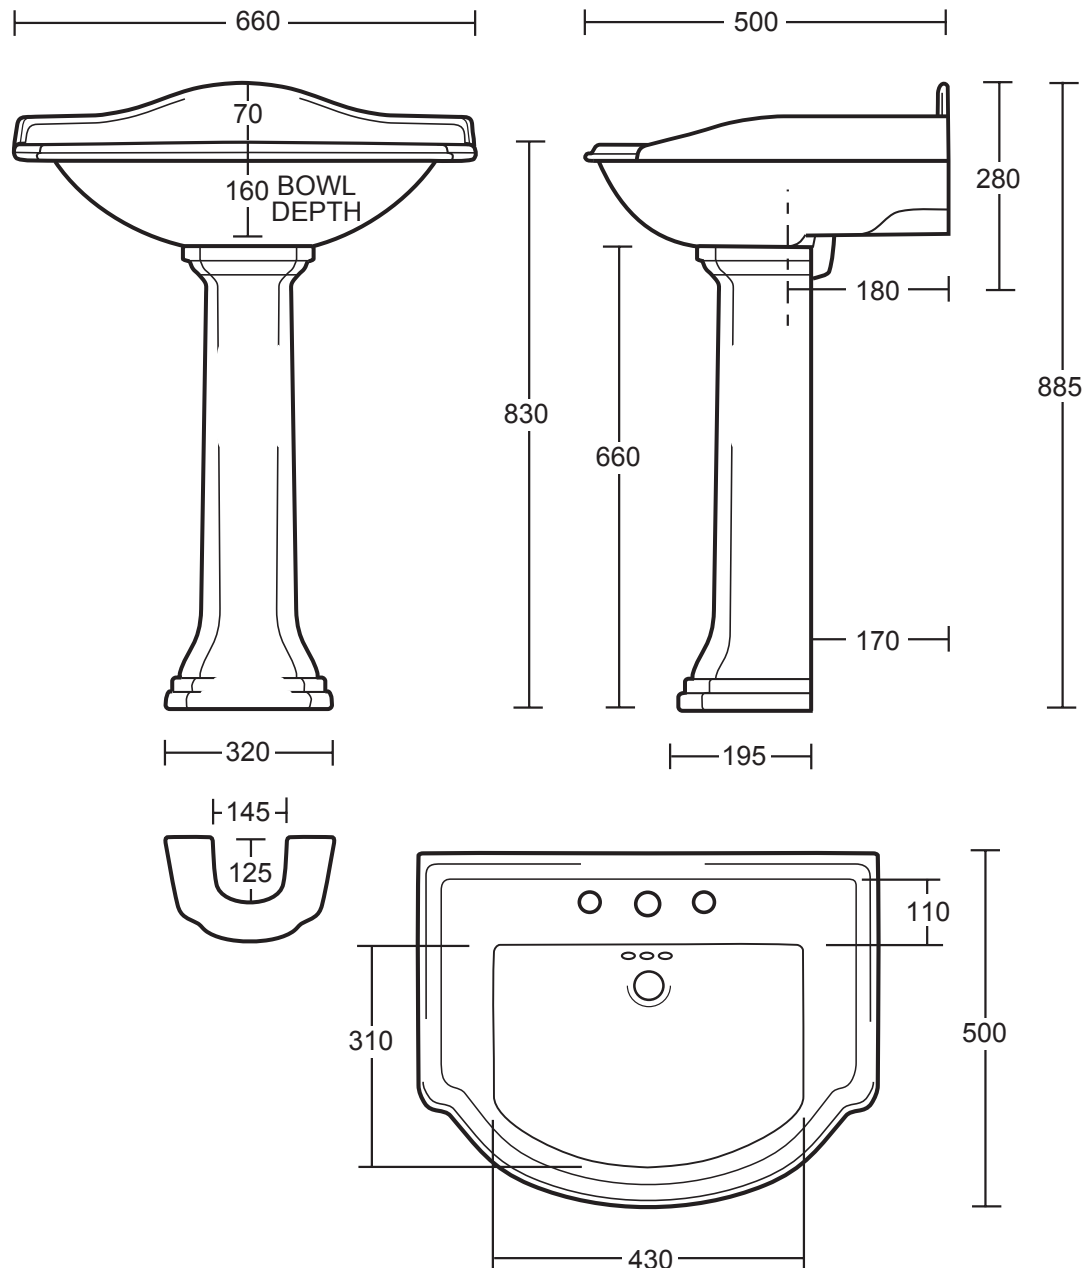

Ceramic Collection	
Drift	Large basin

We recommend that all products are purchased with the assistance of a specialist bathroom retailer and always installed by an experienced installer who is a member of a recognized association. All sizes quoted are nominal: items may vary by plus or minus 2% against the figures quoted. When planning installations where dimensions are critical, it is essential that the space allowed for individual items is physically checked. Imperial Bathrooms can not be held liable for any costs associated with items not fitting in any given area. The contents of this statement are based on information correct at the time of publication. We reserve the right to make alterations and changes in product characteristics, fixing, packaging, operation etc at any time without notice.