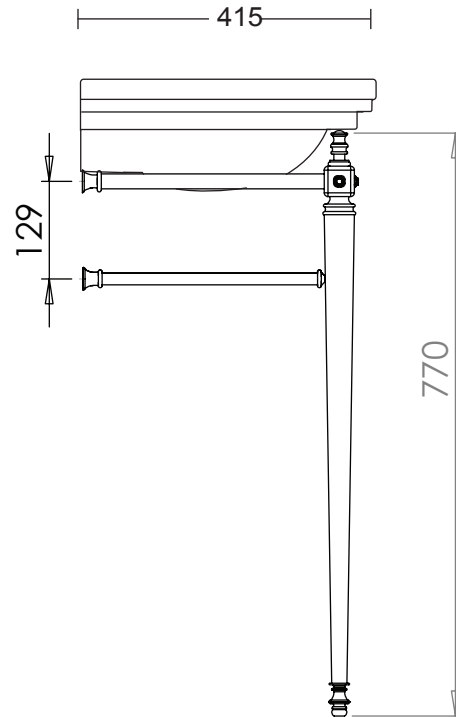

Basin Stand Collection	
Astoria Deco Cloak	Cloak Basin Stand

We recommend that all products are purchased with the assistance of a specialist bathroom retailer and always installed by an experienced installer who is a member of a recognized association. All sizes quoted are nominal: items may vary by plus or minus 2% against the figures quoted. When planning installations where dimensions are critical, it is essential that the space allowed for individual items is physically checked. Imperial Bathrooms can not be held liable for any costs associated with items not fitting in any given area. The contents of this statement are based on information correct at the time of publication. We reserve the right to make alterations and changes in product characteristics, fixing, packaging, operation etc at any time without notice.