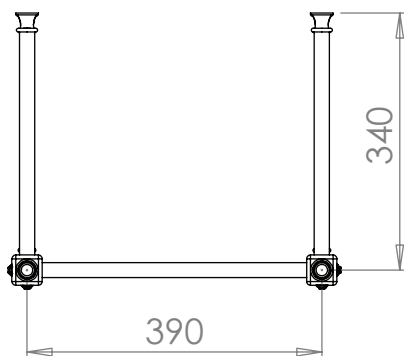

Basin Stand Collection	
Astoria Deco Cloak	Cloak Basin Stand

We recommend that all products are purchased with the assistance of a specialist bathroom retailer and always installed by an experienced installer who is a member of a recognized association. All sizes quoted are nominal: items may vary by plus or minus 2% against the figures quoted. When planning installations where dimensions are critical, it is essential that the space allowed for individual items is physically checked. Imperial Bathrooms can not be held liable for any costs associated with items not fitting in any given area. The contents of this statement are based on information correct at the time of publication. We reserve the right to make alterations and changes in product characteristics, fixing, packaging, operation etc at any time without notice.