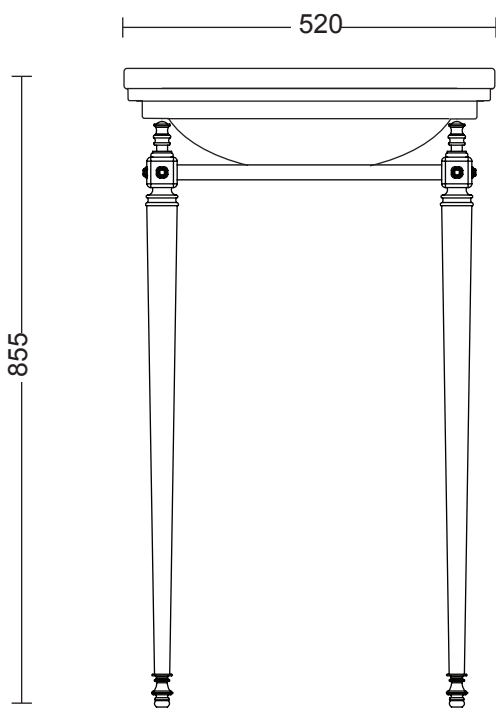

Basin Stand Collection	
Astoria Deco Cloak	Cloak Basin Stand

We recommend that all products are purchased with the assistance of a specialist bathroom retailer and always installed by an experienced installer who is a member of a recognized association. All sizes quoted are nominal: items may vary by plus or minus 2% against the figures quoted. When planning installations where dimensions are critical, it is essential that the space allowed for individual items is physically checked. Imperial Bathrooms can not be held liable for any costs associated with items not fitting in any given area. The contents of this statement are based on information correct at the time of publication. We reserve the right to make alterations and changes in product characteristics, fixing, packaging, operation etc at any time without notice.