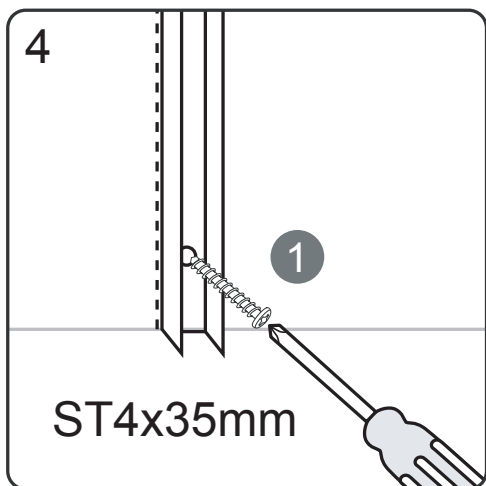

## Accessories Bags:

**Measurement:**

<b>Model</b>	<b>A</b>	<b>B</b>	<b>C</b>	<b>D</b>	<b>E</b>
<b>90x90</b>	900mm	900mm	1036mm	284mm	R450mm
<b>80x80</b>	800mm	800mm	895mm	184mm	R450mm

**Exploded View:**

**Friendship**

**Exploded View:**

<b>Drawing Nr.</b>	<b>Art Nr.</b>	<b>Description</b>	<b>Unit</b>
<b>1</b>	9140-A	ST4x35mm screw	pc
<b>2</b>		ST4x10mm screw	pc
<b>3</b>		Screw cover	pc
<b>4</b>		Plastic plugs	pc
<b>5</b>		3.2 drill bit	pc
<b>6</b>	9140-B	ICE and FIX bottom gasket	set
<b>7</b>	9140-H	ICE and FIX hinge set	set
<b>8</b>	9140-C	ICE alu magnetic gasket	set
<b>9</b>	9140-D	ICE wall profile (2.0m)	pc
<b>10</b>	9140-E	Handle set ( 145mm cc )	set
<b>11</b>	9140-F	ICE R Friendship Handle set	set
<b>12</b>	9140-G	ICE R 800 left door with hinge profiles	pc
	9140-I	ICE R 800 Leaves left door with hinge profiles	pc
	9140-J	ICE R 800 Friendship left door with hinge profiles	pc
	9140-K	ICE R 900 left door with hinge profiles	pc
	9140-L	ICE R 900 Leaves left door with hinge profiles	pc
	9140-M	ICE R 900 Friendship left door with hinge profiles	pc
<b>13</b>	9140-N	ICE R 800 right door with hinge profiles	pc
	9140-O	ICE R 800 Leaves right door with hinge profiles	pc
	9140-P	ICE R 800 Friendship right door with hinge profiles	pc
	9140-Q	ICE R 900 right door with hinge profiles	pc
	9140-R	ICE R 900 Leaves right door with hinge profiles	pc
	9140-S	ICE R 900 Friendship right door with hinge profiles	pc