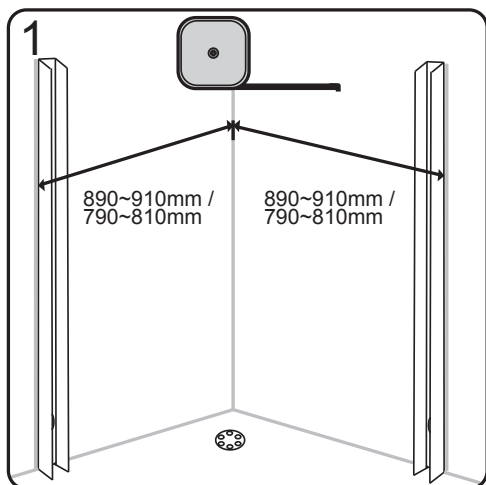

## Accessories Bags:

**Measurement:**

<b>Model</b>	<b>A</b>	<b>B</b>	<b>C</b>	<b>D</b>	<b>E</b>
<b>90x90</b>	900mm	900mm	1036mm	284mm	R450mm
<b>80x80</b>	800mm	800mm	895mm	184mm	R450mm

**Exploded View:**

**Friendship**

**Exploded View:**

<b>Drawing Nr.</b>	<b>Art Nr.</b>	<b>Description</b>	<b>Unit</b>
<b>1</b>	9140-A	ST4x35mm screw	pc
<b>2</b>		ST4x10mm screw	pc
<b>3</b>		Screw cover	pc
<b>4</b>		Plastic plugs	pc
<b>5</b>		3.2 drill bit	pc
<b>6</b>	9140-B	ICE and FIX bottom gasket	set
<b>7</b>	9140-H	ICE and FIX hinge set	set
<b>8</b>	9140-C	ICE alu magnetic gasket	set
<b>9</b>	9140-D	ICE wall profile (2.0m)	pc
<b>10</b>	9140-E	Handle set ( 145mm cc )	set
<b>11</b>	9140-F	ICE R Friendship Handle set	set
<b>12</b>	9140-G	ICE R 800 left door with hinge profiles	pc
	9140-I	ICE R 800 Leaves left door with hinge profiles	pc
	9140-J	ICE R 800 Friendship left door with hinge profiles	pc
	9140-K	ICE R 900 left door with hinge profiles	pc
	9140-L	ICE R 900 Leaves left door with hinge profiles	pc
	9140-M	ICE R 900 Friendship left door with hinge profiles	pc
<b>13</b>	9140-N	ICE R 800 right door with hinge profiles	pc
	9140-O	ICE R 800 Leaves right door with hinge profiles	pc
	9140-P	ICE R 800 Friendship right door with hinge profiles	pc
	9140-Q	ICE R 900 right door with hinge profiles	pc
	9140-R	ICE R 900 Leaves right door with hinge profiles	pc
	9140-S	ICE R 900 Friendship right door with hinge profiles	pc