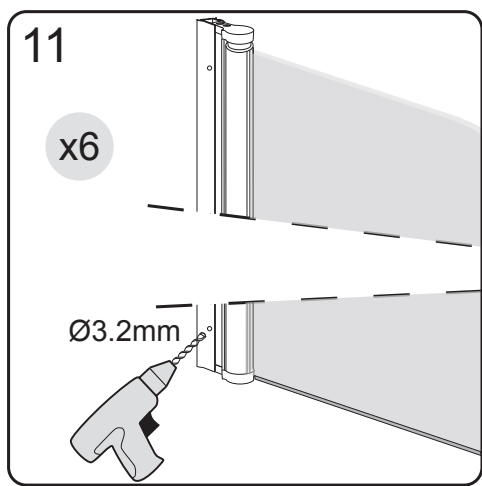

## Accessories Bags:

**Measurement:**

<b>Model</b>	<b>A</b>	<b>B</b>	<b>C</b>	<b>D</b>	<b>E</b>
<b>90x90</b>	900mm	900mm	1036mm	284mm	R450mm
<b>80x80</b>	800mm	800mm	895mm	184mm	R450mm

**Exploded View:**

**Friendship**

**Exploded View:**

<b>Drawing Nr.</b>	<b>Art Nr.</b>	<b>Description</b>	<b>Unit</b>
<b>1</b>	9140-A	ST4x35mm screw	pc
<b>2</b>		ST4x10mm screw	pc
<b>3</b>		Screw cover	pc
<b>4</b>		Plastic plugs	pc
<b>5</b>		3.2 drill bit	pc
<b>6</b>	9140-B	ICE and FIX bottom gasket	set
<b>7</b>	9140-H	ICE and FIX hinge set	set
<b>8</b>	9140-C	ICE alu magnetic gasket	set
<b>9</b>	9140-D	ICE wall profile (2.0m)	pc
<b>10</b>	9140-E	Handle set ( 145mm cc )	set
<b>11</b>	9140-F	ICE R Friendship Handle set	set
<b>12</b>	9140-G	ICE R 800 left door with hinge profiles	pc
	9140-I	ICE R 800 Leaves left door with hinge profiles	pc
	9140-J	ICE R 800 Friendship left door with hinge profiles	pc
	9140-K	ICE R 900 left door with hinge profiles	pc
	9140-L	ICE R 900 Leaves left door with hinge profiles	pc
	9140-M	ICE R 900 Friendship left door with hinge profiles	pc
<b>13</b>	9140-N	ICE R 800 right door with hinge profiles	pc
	9140-O	ICE R 800 Leaves right door with hinge profiles	pc
	9140-P	ICE R 800 Friendship right door with hinge profiles	pc
	9140-Q	ICE R 900 right door with hinge profiles	pc
	9140-R	ICE R 900 Leaves right door with hinge profiles	pc
	9140-S	ICE R 900 Friendship right door with hinge profiles	pc