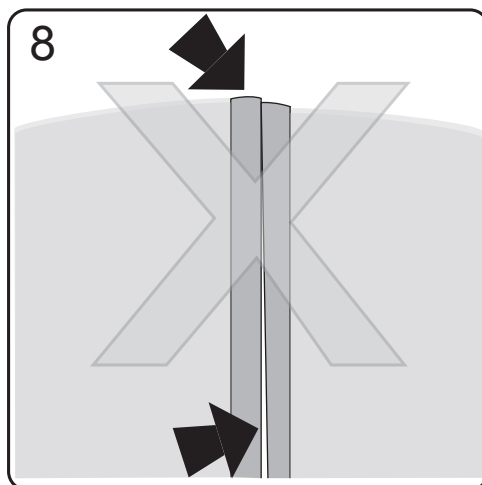

## Accessories Bags:

**Measurement:**

<b>Model</b>	<b>A</b>	<b>B</b>	<b>C</b>	<b>D</b>	<b>E</b>
<b>90x90</b>	900mm	900mm	1036mm	284mm	R450mm
<b>80x80</b>	800mm	800mm	895mm	184mm	R450mm

**Exploded View:**

**Friendship**

**Exploded View:**

<b>Drawing Nr.</b>	<b>Art Nr.</b>	<b>Description</b>	<b>Unit</b>
<b>1</b>	9140-A	ST4x35mm screw	pc
<b>2</b>		ST4x10mm screw	pc
<b>3</b>		Screw cover	pc
<b>4</b>		Plastic plugs	pc
<b>5</b>		3.2 drill bit	pc
<b>6</b>	9140-B	ICE and FIX bottom gasket	set
<b>7</b>	9140-H	ICE and FIX hinge set	set
<b>8</b>	9140-C	ICE alu magnetic gasket	set
<b>9</b>	9140-D	ICE wall profile (2.0m)	pc
<b>10</b>	9140-E	Handle set ( 145mm cc )	set
<b>11</b>	9140-F	ICE R Friendship Handle set	set
<b>12</b>	9140-G	ICE R 800 left door with hinge profiles	pc
	9140-I	ICE R 800 Leaves left door with hinge profiles	pc
	9140-J	ICE R 800 Friendship left door with hinge profiles	pc
	9140-K	ICE R 900 left door with hinge profiles	pc
	9140-L	ICE R 900 Leaves left door with hinge profiles	pc
	9140-M	ICE R 900 Friendship left door with hinge profiles	pc
<b>13</b>	9140-N	ICE R 800 right door with hinge profiles	pc
	9140-O	ICE R 800 Leaves right door with hinge profiles	pc
	9140-P	ICE R 800 Friendship right door with hinge profiles	pc
	9140-Q	ICE R 900 right door with hinge profiles	pc
	9140-R	ICE R 900 Leaves right door with hinge profiles	pc
	9140-S	ICE R 900 Friendship right door with hinge profiles	pc