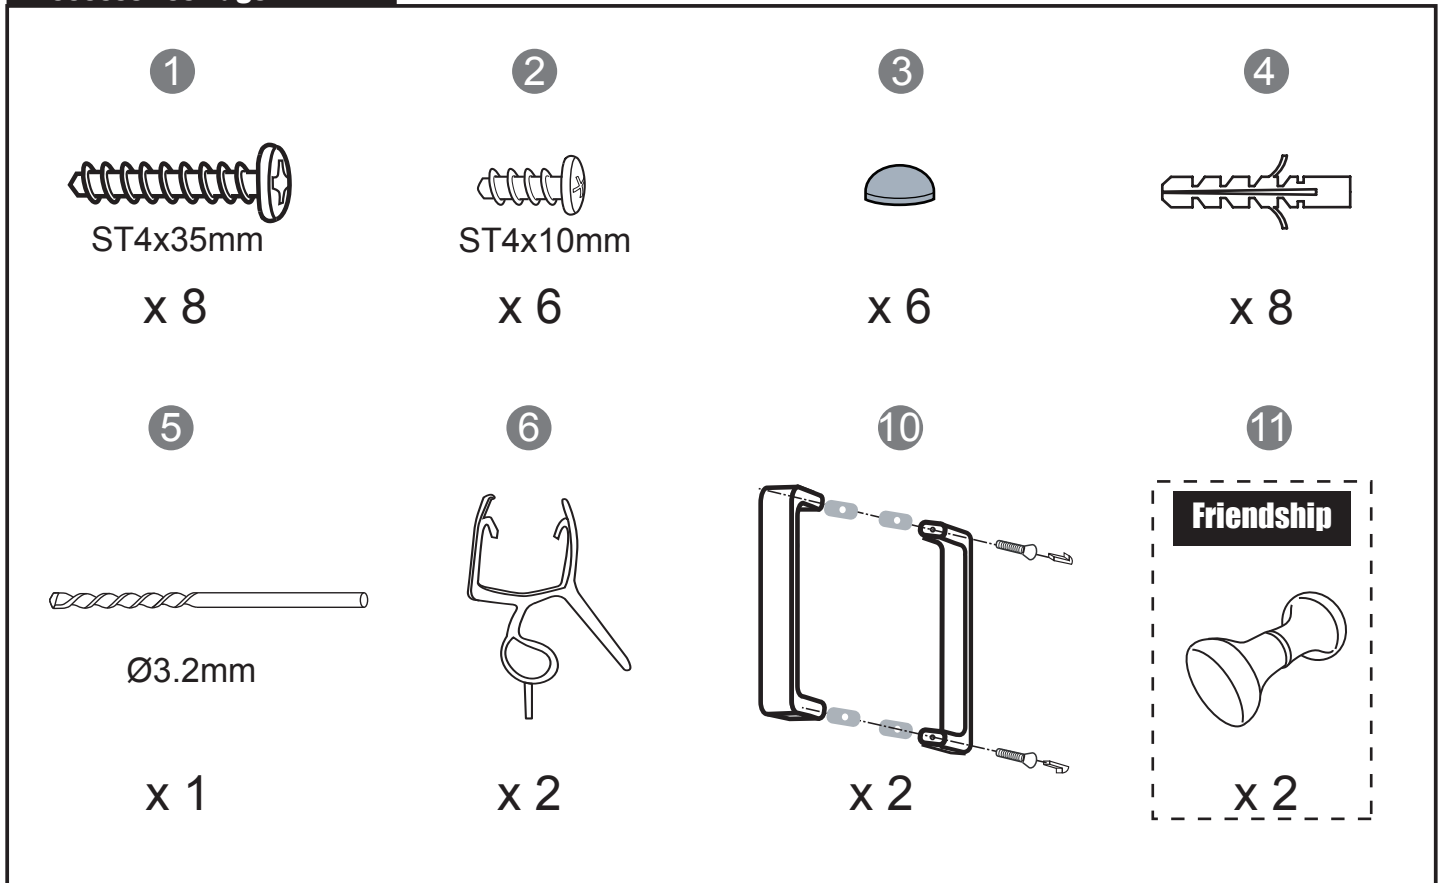

## Getting Start:

<p>EN14428</p>	<p>This product fulfils the EN14428 standard</p>		<p>Goggles are recommended to protect the eyes</p>
<p>EN12150</p>	<p>All glass used are tempered security glass</p>		<p>Caution: Always Handle Glass With Care! Always protect the edges and corners of the glass when assembling.</p>
	<p>2 people are recommended to assemble this shower enclosure</p>		<p>Gloves are recommended to prevent slippery on glass</p>

## Accessories Bags:

**Measurement:**

<b>Model</b>	<b>A</b>	<b>B</b>	<b>C</b>	<b>D</b>	<b>E</b>
<b>90x90</b>	900mm	900mm	1036mm	284mm	R450mm
<b>80x80</b>	800mm	800mm	895mm	184mm	R450mm

**Exploded View:**

**Friendship**

**Exploded View:**

<b>Drawing Nr.</b>	<b>Art Nr.</b>	<b>Description</b>	<b>Unit</b>
<b>1</b>	9140-A	ST4x35mm screw	pc
<b>2</b>		ST4x10mm screw	pc
<b>3</b>		Screw cover	pc
<b>4</b>		Plastic plugs	pc
<b>5</b>		3.2 drill bit	pc
<b>6</b>	9140-B	ICE and FIX bottom gasket	set
<b>7</b>	9140-H	ICE and FIX hinge set	set
<b>8</b>	9140-C	ICE alu magnetic gasket	set
<b>9</b>	9140-D	ICE wall profile (2.0m)	pc
<b>10</b>	9140-E	Handle set ( 145mm cc )	set
<b>11</b>	9140-F	ICE R Friendship Handle set	set
<b>12</b>	9140-G	ICE R 800 left door with hinge profiles	pc
	9140-I	ICE R 800 Leaves left door with hinge profiles	pc
	9140-J	ICE R 800 Friendship left door with hinge profiles	pc
	9140-K	ICE R 900 left door with hinge profiles	pc
	9140-L	ICE R 900 Leaves left door with hinge profiles	pc
	9140-M	ICE R 900 Friendship left door with hinge profiles	pc
<b>13</b>	9140-N	ICE R 800 right door with hinge profiles	pc
	9140-O	ICE R 800 Leaves right door with hinge profiles	pc
	9140-P	ICE R 800 Friendship right door with hinge profiles	pc
	9140-Q	ICE R 900 right door with hinge profiles	pc
	9140-R	ICE R 900 Leaves right door with hinge profiles	pc
	9140-S	ICE R 900 Friendship right door with hinge profiles	pc