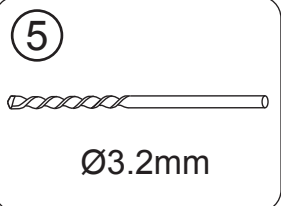

## Accessories Bags:

**Measurement:**

<b>Model</b>	<b>A</b>	<b>B</b>	<b>C</b>	<b>D</b>	<b>E</b>
<b>90x90</b>	900mm	900mm	1036mm	284mm	R450mm
<b>80x80</b>	800mm	800mm	895mm	184mm	R450mm

**Exploded View:**

**Friendship**

**Exploded View:**

<b>Drawing Nr.</b>	<b>Art Nr.</b>	<b>Description</b>	<b>Unit</b>
<b>1</b>	9140-A	ST4x35mm screw	pc
<b>2</b>		ST4x10mm screw	pc
<b>3</b>		Screw cover	pc
<b>4</b>		Plastic plugs	pc
<b>5</b>		3.2 drill bit	pc
<b>6</b>	9140-B	ICE and FIX bottom gasket	set
<b>7</b>	9140-H	ICE and FIX hinge set	set
<b>8</b>	9140-C	ICE alu magnetic gasket	set
<b>9</b>	9140-D	ICE wall profile (2.0m)	pc
<b>10</b>	9140-E	Handle set ( 145mm cc )	set
<b>11</b>	9140-F	ICE R Friendship Handle set	set
<b>12</b>	9140-G	ICE R 800 left door with hinge profiles	pc
	9140-I	ICE R 800 Leaves left door with hinge profiles	pc
	9140-J	ICE R 800 Friendship left door with hinge profiles	pc
	9140-K	ICE R 900 left door with hinge profiles	pc
	9140-L	ICE R 900 Leaves left door with hinge profiles	pc
	9140-M	ICE R 900 Friendship left door with hinge profiles	pc
<b>13</b>	9140-N	ICE R 800 right door with hinge profiles	pc
	9140-O	ICE R 800 Leaves right door with hinge profiles	pc
	9140-P	ICE R 800 Friendship right door with hinge profiles	pc
	9140-Q	ICE R 900 right door with hinge profiles	pc
	9140-R	ICE R 900 Leaves right door with hinge profiles	pc
	9140-S	ICE R 900 Friendship right door with hinge profiles	pc