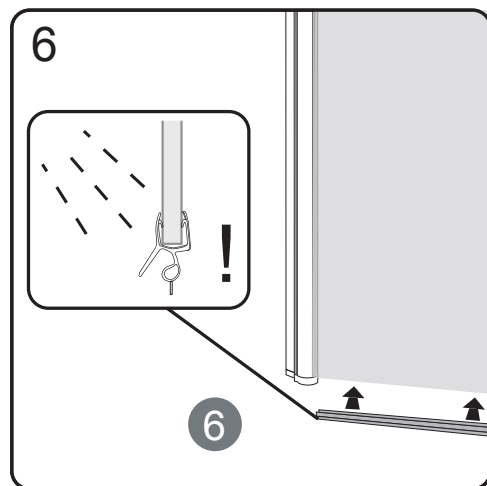

## Accessories Bags:

**Measurement:**

<b>Model</b>	<b>A</b>	<b>B</b>	<b>C</b>	<b>D</b>	<b>E</b>
<b>90x90</b>	900mm	900mm	1036mm	284mm	R450mm
<b>80x80</b>	800mm	800mm	895mm	184mm	R450mm

**Exploded View:**

**Friendship**

**Exploded View:**

<b>Drawing Nr.</b>	<b>Art Nr.</b>	<b>Description</b>	<b>Unit</b>
<b>1</b>	9140-A	ST4x35mm screw	pc
<b>2</b>		ST4x10mm screw	pc
<b>3</b>		Screw cover	pc
<b>4</b>		Plastic plugs	pc
<b>5</b>		3.2 drill bit	pc
<b>6</b>	9140-B	ICE and FIX bottom gasket	set
<b>7</b>	9140-H	ICE and FIX hinge set	set
<b>8</b>	9140-C	ICE alu magnetic gasket	set
<b>9</b>	9140-D	ICE wall profile (2.0m)	pc
<b>10</b>	9140-E	Handle set ( 145mm cc )	set
<b>11</b>	9140-F	ICE R Friendship Handle set	set
<b>12</b>	9140-G	ICE R 800 left door with hinge profiles	pc
	9140-I	ICE R 800 Leaves left door with hinge profiles	pc
	9140-J	ICE R 800 Friendship left door with hinge profiles	pc
	9140-K	ICE R 900 left door with hinge profiles	pc
	9140-L	ICE R 900 Leaves left door with hinge profiles	pc
	9140-M	ICE R 900 Friendship left door with hinge profiles	pc
<b>13</b>	9140-N	ICE R 800 right door with hinge profiles	pc
	9140-O	ICE R 800 Leaves right door with hinge profiles	pc
	9140-P	ICE R 800 Friendship right door with hinge profiles	pc
	9140-Q	ICE R 900 right door with hinge profiles	pc
	9140-R	ICE R 900 Leaves right door with hinge profiles	pc
	9140-S	ICE R 900 Friendship right door with hinge profiles	pc