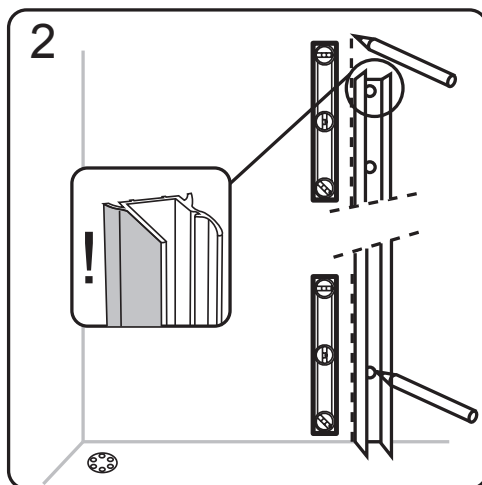

## Accessories Bags:

**Measurement:**

<b>Model</b>	<b>A</b>	<b>B</b>	<b>C</b>	<b>D</b>	<b>E</b>
<b>90x90</b>	900mm	900mm	1036mm	284mm	R450mm
<b>80x80</b>	800mm	800mm	895mm	184mm	R450mm

**Exploded View:**

**Friendship**

**Exploded View:**

<b>Drawing Nr.</b>	<b>Art Nr.</b>	<b>Description</b>	<b>Unit</b>
<b>1</b>	9140-A	ST4x35mm screw	pc
<b>2</b>		ST4x10mm screw	pc
<b>3</b>		Screw cover	pc
<b>4</b>		Plastic plugs	pc
<b>5</b>		3.2 drill bit	pc
<b>6</b>	9140-B	ICE and FIX bottom gasket	set
<b>7</b>	9140-H	ICE and FIX hinge set	set
<b>8</b>	9140-C	ICE alu magnetic gasket	set
<b>9</b>	9140-D	ICE wall profile (2.0m)	pc
<b>10</b>	9140-E	Handle set ( 145mm cc )	set
<b>11</b>	9140-F	ICE R Friendship Handle set	set
<b>12</b>	9140-G	ICE R 800 left door with hinge profiles	pc
	9140-I	ICE R 800 Leaves left door with hinge profiles	pc
	9140-J	ICE R 800 Friendship left door with hinge profiles	pc
	9140-K	ICE R 900 left door with hinge profiles	pc
	9140-L	ICE R 900 Leaves left door with hinge profiles	pc
	9140-M	ICE R 900 Friendship left door with hinge profiles	pc
<b>13</b>	9140-N	ICE R 800 right door with hinge profiles	pc
	9140-O	ICE R 800 Leaves right door with hinge profiles	pc
	9140-P	ICE R 800 Friendship right door with hinge profiles	pc
	9140-Q	ICE R 900 right door with hinge profiles	pc
	9140-R	ICE R 900 Leaves right door with hinge profiles	pc
	9140-S	ICE R 900 Friendship right door with hinge profiles	pc