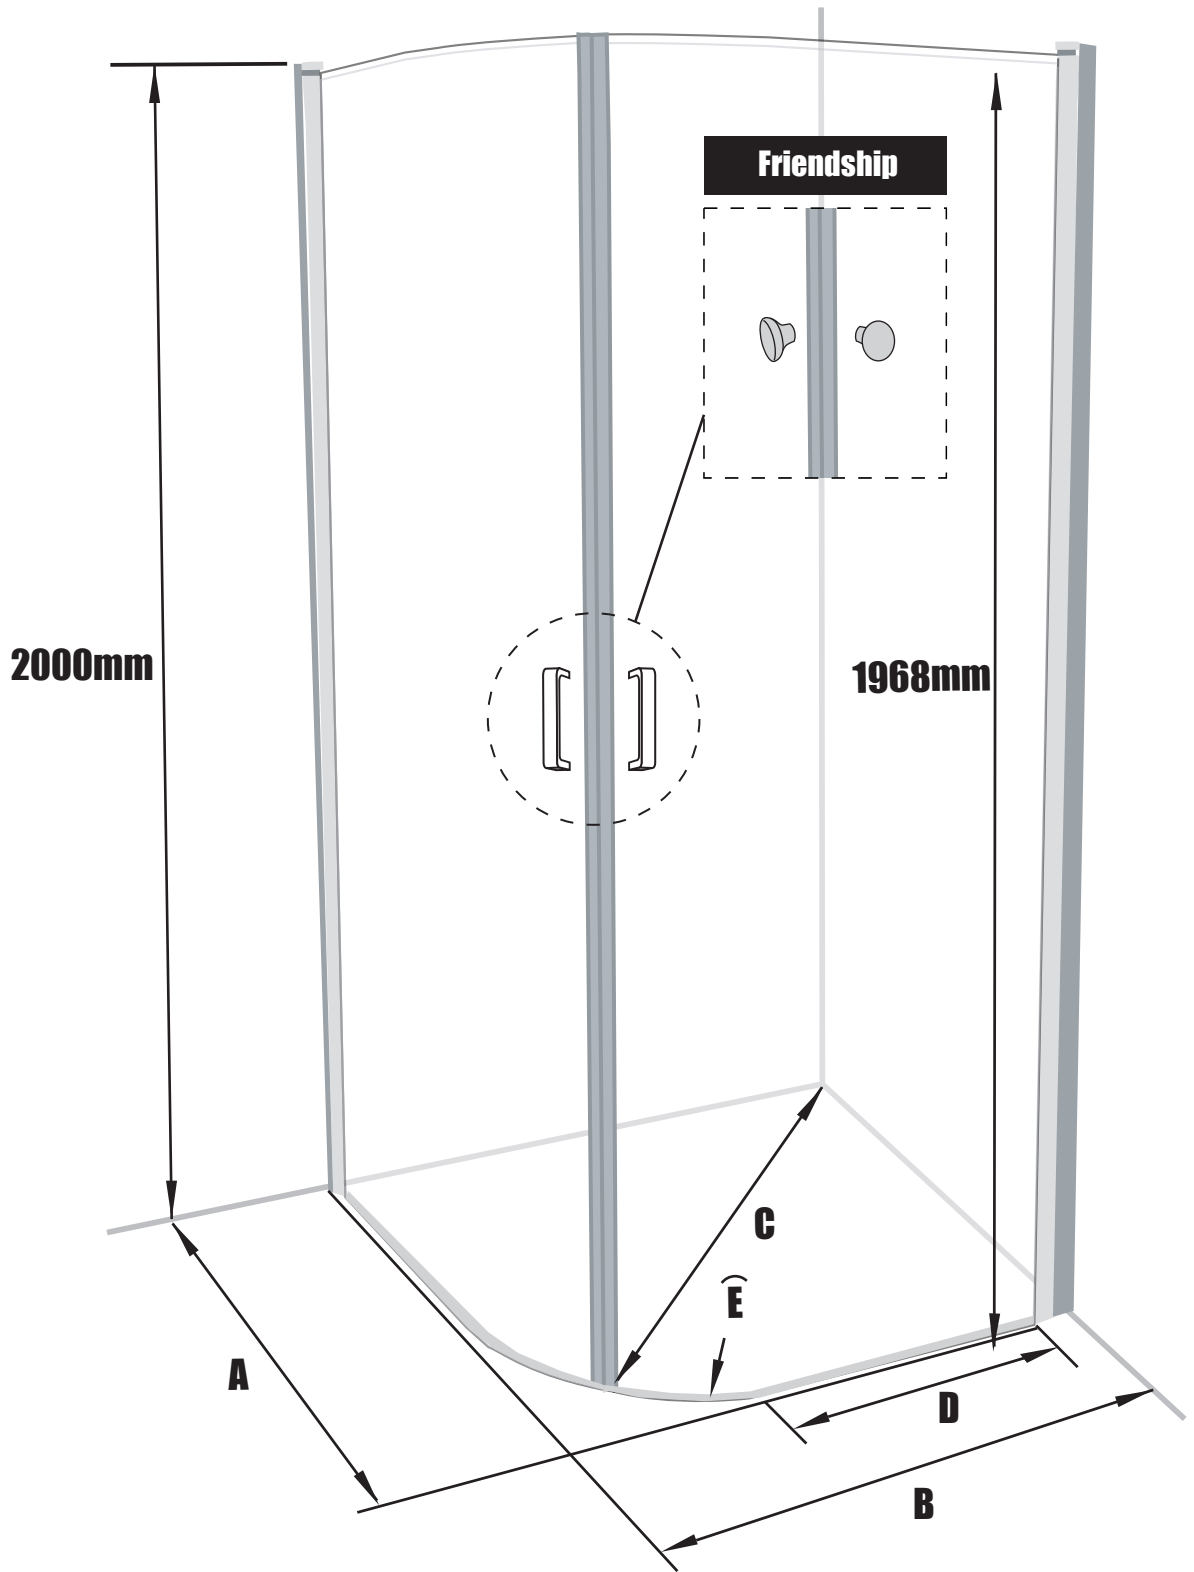

## Getting Start:

<p>EN14428</p>	<p>This product fulfils the EN14428 standard</p>		<p>Goggles are recommended to protect the eyes</p>
<p>EN12150</p>	<p>All glass used are tempered security glass</p>		<p>Caution: Always Handle Glass With Care! Always protect the edges and corners of the glass when assembling.</p>
	<p>2 people are recommended to assemble this shower enclosure</p>		<p>Gloves are recommended to prevent slippery on glass</p>

## Accessories Bags:

**Measurement:**

<b>Model</b>	<b>A</b>	<b>B</b>	<b>C</b>	<b>D</b>	<b>E</b>
<b>90x90</b>	900mm	900mm	1036mm	284mm	R450mm
<b>80x80</b>	800mm	800mm	895mm	184mm	R450mm

**Exploded View:**

**Friendship**

**Exploded View:**

<b>Drawing Nr.</b>	<b>Art Nr.</b>	<b>Description</b>	<b>Unit</b>
<b>1</b>	9140-A	ST4x35mm screw	pc
<b>2</b>		ST4x10mm screw	pc
<b>3</b>		Screw cover	pc
<b>4</b>		Plastic plugs	pc
<b>5</b>		3.2 drill bit	pc
<b>6</b>	9140-B	ICE and FIX bottom gasket	set
<b>7</b>	9140-H	ICE and FIX hinge set	set
<b>8</b>	9140-C	ICE alu magnetic gasket	set
<b>9</b>	9140-D	ICE wall profile (2.0m)	pc
<b>10</b>	9140-E	Handle set ( 145mm cc )	set
<b>11</b>	9140-F	ICE R Friendship Handle set	set
<b>12</b>	9140-G	ICE R 800 left door with hinge profiles	pc
	9140-I	ICE R 800 Leaves left door with hinge profiles	pc
	9140-J	ICE R 800 Friendship left door with hinge profiles	pc
	9140-K	ICE R 900 left door with hinge profiles	pc
	9140-L	ICE R 900 Leaves left door with hinge profiles	pc
	9140-M	ICE R 900 Friendship left door with hinge profiles	pc
<b>13</b>	9140-N	ICE R 800 right door with hinge profiles	pc
	9140-O	ICE R 800 Leaves right door with hinge profiles	pc
	9140-P	ICE R 800 Friendship right door with hinge profiles	pc
	9140-Q	ICE R 900 right door with hinge profiles	pc
	9140-R	ICE R 900 Leaves right door with hinge profiles	pc
	9140-S	ICE R 900 Friendship right door with hinge profiles	pc