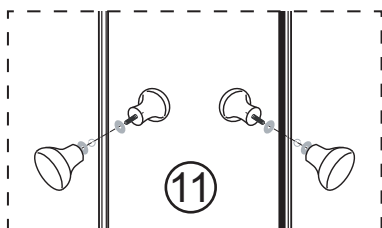

## Accessories Bags:

**Measurement:**

<b>Model</b>	<b>A</b>	<b>B</b>	<b>C</b>	<b>D</b>	<b>E</b>
<b>90x90</b>	900mm	900mm	1036mm	284mm	R450mm
<b>80x80</b>	800mm	800mm	895mm	184mm	R450mm

**Exploded View:**

**Friendship**

**Exploded View:**

<b>Drawing Nr.</b>	<b>Art Nr.</b>	<b>Description</b>	<b>Unit</b>
<b>1</b>	9140-A	ST4x35mm screw	pc
<b>2</b>		ST4x10mm screw	pc
<b>3</b>		Screw cover	pc
<b>4</b>		Plastic plugs	pc
<b>5</b>		3.2 drill bit	pc
<b>6</b>	9140-B	ICE and FIX bottom gasket	set
<b>7</b>	9140-H	ICE and FIX hinge set	set
<b>8</b>	9140-C	ICE alu magnetic gasket	set
<b>9</b>	9140-D	ICE wall profile (2.0m)	pc
<b>10</b>	9140-E	Handle set ( 145mm cc )	set
<b>11</b>	9140-F	ICE R Friendship Handle set	set
<b>12</b>	9140-G	ICE R 800 left door with hinge profiles	pc
	9140-I	ICE R 800 Leaves left door with hinge profiles	pc
	9140-J	ICE R 800 Friendship left door with hinge profiles	pc
	9140-K	ICE R 900 left door with hinge profiles	pc
	9140-L	ICE R 900 Leaves left door with hinge profiles	pc
	9140-M	ICE R 900 Friendship left door with hinge profiles	pc
<b>13</b>	9140-N	ICE R 800 right door with hinge profiles	pc
	9140-O	ICE R 800 Leaves right door with hinge profiles	pc
	9140-P	ICE R 800 Friendship right door with hinge profiles	pc
	9140-Q	ICE R 900 right door with hinge profiles	pc
	9140-R	ICE R 900 Leaves right door with hinge profiles	pc
	9140-S	ICE R 900 Friendship right door with hinge profiles	pc