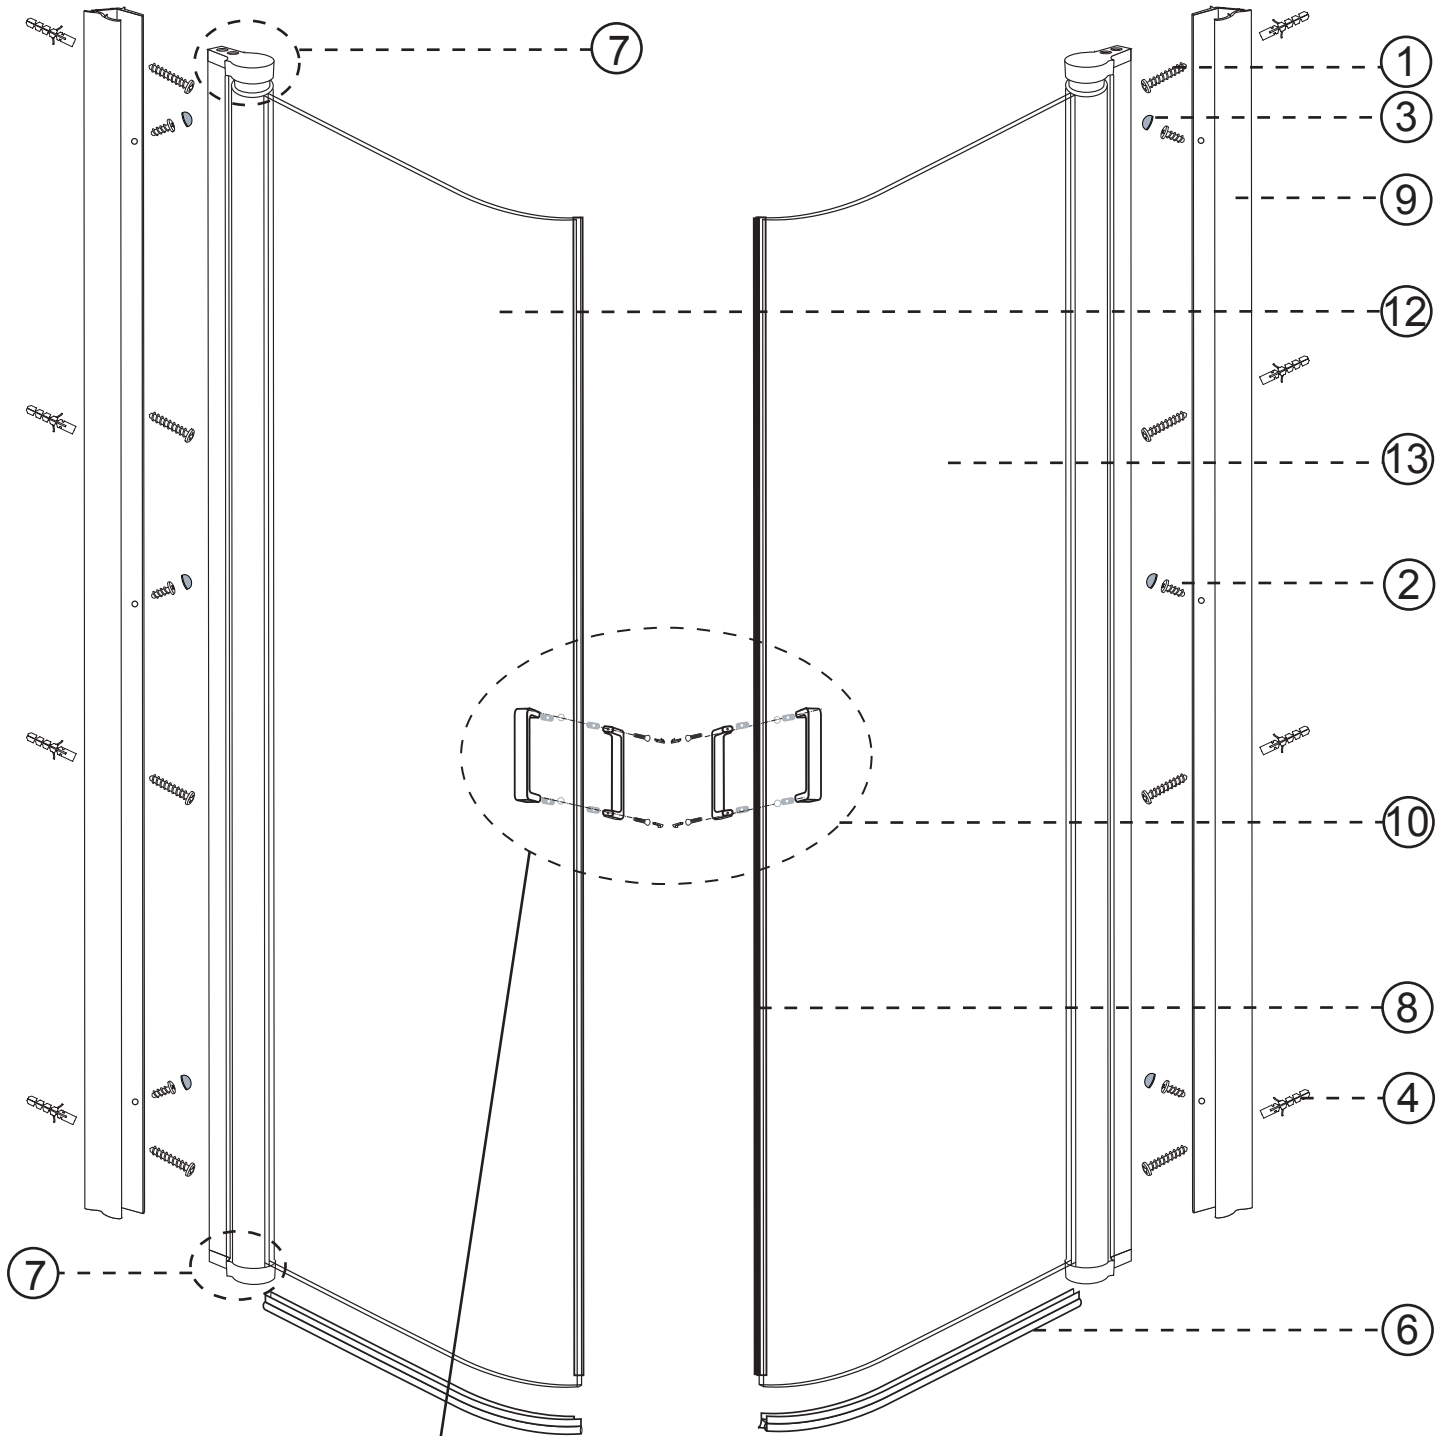

## Accessories Bags:

**Measurement:**

<b>Model</b>	<b>A</b>	<b>B</b>	<b>C</b>	<b>D</b>	<b>E</b>
<b>90x90</b>	900mm	900mm	1036mm	284mm	R450mm
<b>80x80</b>	800mm	800mm	895mm	184mm	R450mm

**Exploded View:**

**Friendship**

**Exploded View:**

<b>Drawing Nr.</b>	<b>Art Nr.</b>	<b>Description</b>	<b>Unit</b>
<b>1</b>	9140-A	ST4x35mm screw	pc
<b>2</b>		ST4x10mm screw	pc
<b>3</b>		Screw cover	pc
<b>4</b>		Plastic plugs	pc
<b>5</b>		3.2 drill bit	pc
<b>6</b>	9140-B	ICE and FIX bottom gasket	set
<b>7</b>	9140-H	ICE and FIX hinge set	set
<b>8</b>	9140-C	ICE alu magnetic gasket	set
<b>9</b>	9140-D	ICE wall profile (2.0m)	pc
<b>10</b>	9140-E	Handle set ( 145mm cc )	set
<b>11</b>	9140-F	ICE R Friendship Handle set	set
<b>12</b>	9140-G	ICE R 800 left door with hinge profiles	pc
	9140-I	ICE R 800 Leaves left door with hinge profiles	pc
	9140-J	ICE R 800 Friendship left door with hinge profiles	pc
	9140-K	ICE R 900 left door with hinge profiles	pc
	9140-L	ICE R 900 Leaves left door with hinge profiles	pc
	9140-M	ICE R 900 Friendship left door with hinge profiles	pc
<b>13</b>	9140-N	ICE R 800 right door with hinge profiles	pc
	9140-O	ICE R 800 Leaves right door with hinge profiles	pc
	9140-P	ICE R 800 Friendship right door with hinge profiles	pc
	9140-Q	ICE R 900 right door with hinge profiles	pc
	9140-R	ICE R 900 Leaves right door with hinge profiles	pc
	9140-S	ICE R 900 Friendship right door with hinge profiles	pc