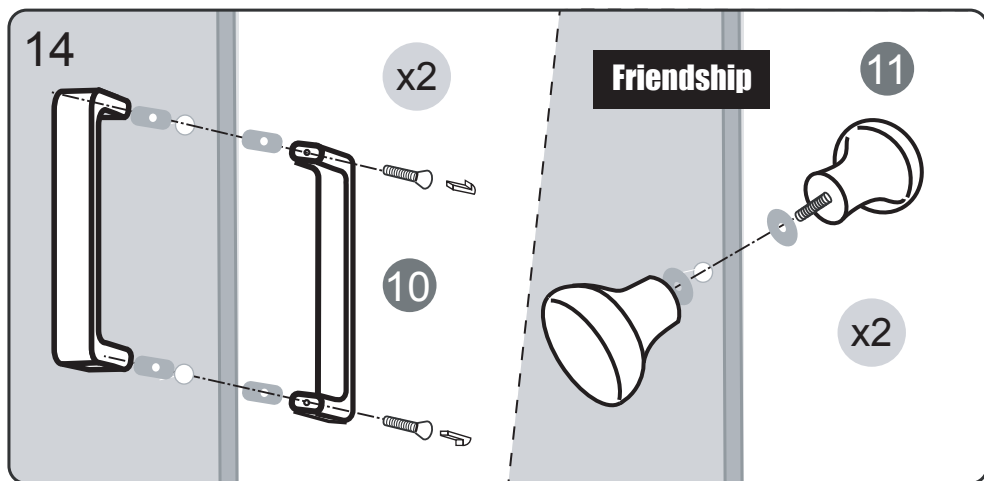

## Accessories Bags:

**Measurement:**

<b>Model</b>	<b>A</b>	<b>B</b>	<b>C</b>	<b>D</b>	<b>E</b>
<b>90x90</b>	900mm	900mm	1036mm	284mm	R450mm
<b>80x80</b>	800mm	800mm	895mm	184mm	R450mm

**Exploded View:**

**Friendship**

**Exploded View:**

<b>Drawing Nr.</b>	<b>Art Nr.</b>	<b>Description</b>	<b>Unit</b>
<b>1</b>	9140-A	ST4x35mm screw	pc
<b>2</b>		ST4x10mm screw	pc
<b>3</b>		Screw cover	pc
<b>4</b>		Plastic plugs	pc
<b>5</b>		3.2 drill bit	pc
<b>6</b>	9140-B	ICE and FIX bottom gasket	set
<b>7</b>	9140-H	ICE and FIX hinge set	set
<b>8</b>	9140-C	ICE alu magnetic gasket	set
<b>9</b>	9140-D	ICE wall profile (2.0m)	pc
<b>10</b>	9140-E	Handle set ( 145mm cc )	set
<b>11</b>	9140-F	ICE R Friendship Handle set	set
<b>12</b>	9140-G	ICE R 800 left door with hinge profiles	pc
	9140-I	ICE R 800 Leaves left door with hinge profiles	pc
	9140-J	ICE R 800 Friendship left door with hinge profiles	pc
	9140-K	ICE R 900 left door with hinge profiles	pc
	9140-L	ICE R 900 Leaves left door with hinge profiles	pc
	9140-M	ICE R 900 Friendship left door with hinge profiles	pc
<b>13</b>	9140-N	ICE R 800 right door with hinge profiles	pc
	9140-O	ICE R 800 Leaves right door with hinge profiles	pc
	9140-P	ICE R 800 Friendship right door with hinge profiles	pc
	9140-Q	ICE R 900 right door with hinge profiles	pc
	9140-R	ICE R 900 Leaves right door with hinge profiles	pc
	9140-S	ICE R 900 Friendship right door with hinge profiles	pc