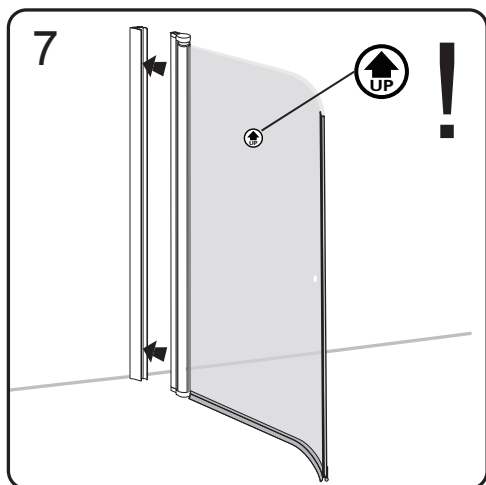

## Accessories Bags:

**Measurement:**

<b>Model</b>	<b>A</b>	<b>B</b>	<b>C</b>	<b>D</b>	<b>E</b>
<b>90x90</b>	900mm	900mm	1036mm	284mm	R450mm
<b>80x80</b>	800mm	800mm	895mm	184mm	R450mm

**Exploded View:**

**Friendship**

**Exploded View:**

<b>Drawing Nr.</b>	<b>Art Nr.</b>	<b>Description</b>	<b>Unit</b>
<b>1</b>	9140-A	ST4x35mm screw	pc
<b>2</b>		ST4x10mm screw	pc
<b>3</b>		Screw cover	pc
<b>4</b>		Plastic plugs	pc
<b>5</b>		3.2 drill bit	pc
<b>6</b>	9140-B	ICE and FIX bottom gasket	set
<b>7</b>	9140-H	ICE and FIX hinge set	set
<b>8</b>	9140-C	ICE alu magnetic gasket	set
<b>9</b>	9140-D	ICE wall profile (2.0m)	pc
<b>10</b>	9140-E	Handle set ( 145mm cc )	set
<b>11</b>	9140-F	ICE R Friendship Handle set	set
<b>12</b>	9140-G	ICE R 800 left door with hinge profiles	pc
	9140-I	ICE R 800 Leaves left door with hinge profiles	pc
	9140-J	ICE R 800 Friendship left door with hinge profiles	pc
	9140-K	ICE R 900 left door with hinge profiles	pc
	9140-L	ICE R 900 Leaves left door with hinge profiles	pc
	9140-M	ICE R 900 Friendship left door with hinge profiles	pc
<b>13</b>	9140-N	ICE R 800 right door with hinge profiles	pc
	9140-O	ICE R 800 Leaves right door with hinge profiles	pc
	9140-P	ICE R 800 Friendship right door with hinge profiles	pc
	9140-Q	ICE R 900 right door with hinge profiles	pc
	9140-R	ICE R 900 Leaves right door with hinge profiles	pc
	9140-S	ICE R 900 Friendship right door with hinge profiles	pc