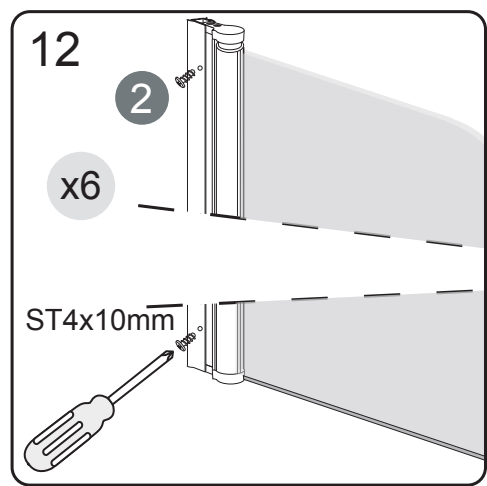

## Accessories Bags:

**Measurement:**

<b>Model</b>	<b>A</b>	<b>B</b>	<b>C</b>	<b>D</b>	<b>E</b>
<b>90x90</b>	900mm	900mm	1036mm	284mm	R450mm
<b>80x80</b>	800mm	800mm	895mm	184mm	R450mm

**Exploded View:**

**Friendship**

**Exploded View:**

<b>Drawing Nr.</b>	<b>Art Nr.</b>	<b>Description</b>	<b>Unit</b>
<b>1</b>	9140-A	ST4x35mm screw	pc
<b>2</b>		ST4x10mm screw	pc
<b>3</b>		Screw cover	pc
<b>4</b>		Plastic plugs	pc
<b>5</b>		3.2 drill bit	pc
<b>6</b>	9140-B	ICE and FIX bottom gasket	set
<b>7</b>	9140-H	ICE and FIX hinge set	set
<b>8</b>	9140-C	ICE alu magnetic gasket	set
<b>9</b>	9140-D	ICE wall profile (2.0m)	pc
<b>10</b>	9140-E	Handle set ( 145mm cc )	set
<b>11</b>	9140-F	ICE R Friendship Handle set	set
<b>12</b>	9140-G	ICE R 800 left door with hinge profiles	pc
	9140-I	ICE R 800 Leaves left door with hinge profiles	pc
	9140-J	ICE R 800 Friendship left door with hinge profiles	pc
	9140-K	ICE R 900 left door with hinge profiles	pc
	9140-L	ICE R 900 Leaves left door with hinge profiles	pc
	9140-M	ICE R 900 Friendship left door with hinge profiles	pc
<b>13</b>	9140-N	ICE R 800 right door with hinge profiles	pc
	9140-O	ICE R 800 Leaves right door with hinge profiles	pc
	9140-P	ICE R 800 Friendship right door with hinge profiles	pc
	9140-Q	ICE R 900 right door with hinge profiles	pc
	9140-R	ICE R 900 Leaves right door with hinge profiles	pc
	9140-S	ICE R 900 Friendship right door with hinge profiles	pc