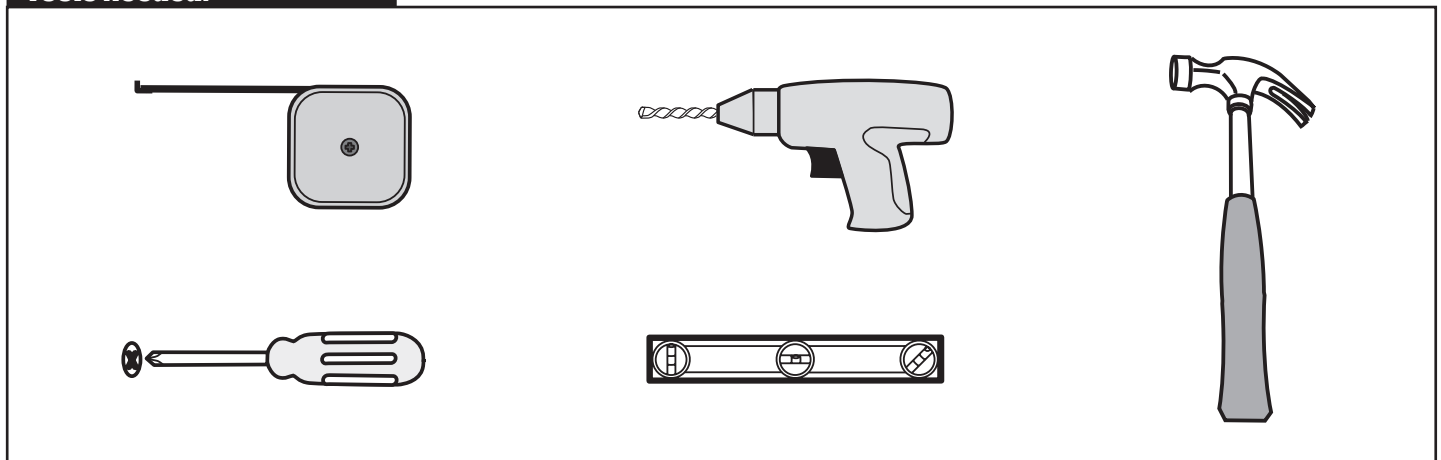

Getting Start:

EN14428	This product fulfils the EN14428 standard		Goggles are recommended to protect the eyes
EN12150	All glass used are tempered security glass		Caution: Always Handle Glass With Care! Always protect the edges and corners of the glass when assembling.
	2 people are recommended to assemble this shower enclosure		Gloves are recommended to prevent slippery on glass

Tools Needed: