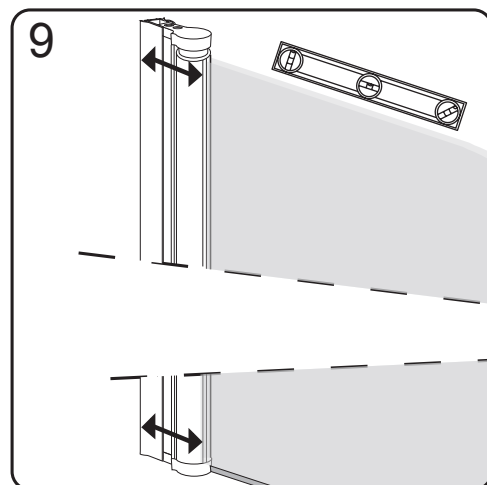

## Accessories Bags:

**Measurement:**

<b>Model</b>	<b>A</b>	<b>B</b>	<b>C</b>	<b>D</b>	<b>E</b>
<b>90x90</b>	900mm	900mm	1036mm	284mm	R450mm
<b>80x80</b>	800mm	800mm	895mm	184mm	R450mm

**Exploded View:**

**Friendship**

**Exploded View:**

<b>Drawing Nr.</b>	<b>Art Nr.</b>	<b>Description</b>	<b>Unit</b>
<b>1</b>	9140-A	ST4x35mm screw	pc
<b>2</b>		ST4x10mm screw	pc
<b>3</b>		Screw cover	pc
<b>4</b>		Plastic plugs	pc
<b>5</b>		3.2 drill bit	pc
<b>6</b>	9140-B	ICE and FIX bottom gasket	set
<b>7</b>	9140-H	ICE and FIX hinge set	set
<b>8</b>	9140-C	ICE alu magnetic gasket	set
<b>9</b>	9140-D	ICE wall profile (2.0m)	pc
<b>10</b>	9140-E	Handle set ( 145mm cc )	set
<b>11</b>	9140-F	ICE R Friendship Handle set	set
<b>12</b>	9140-G	ICE R 800 left door with hinge profiles	pc
	9140-I	ICE R 800 Leaves left door with hinge profiles	pc
	9140-J	ICE R 800 Friendship left door with hinge profiles	pc
	9140-K	ICE R 900 left door with hinge profiles	pc
	9140-L	ICE R 900 Leaves left door with hinge profiles	pc
	9140-M	ICE R 900 Friendship left door with hinge profiles	pc
<b>13</b>	9140-N	ICE R 800 right door with hinge profiles	pc
	9140-O	ICE R 800 Leaves right door with hinge profiles	pc
	9140-P	ICE R 800 Friendship right door with hinge profiles	pc
	9140-Q	ICE R 900 right door with hinge profiles	pc
	9140-R	ICE R 900 Leaves right door with hinge profiles	pc
	9140-S	ICE R 900 Friendship right door with hinge profiles	pc