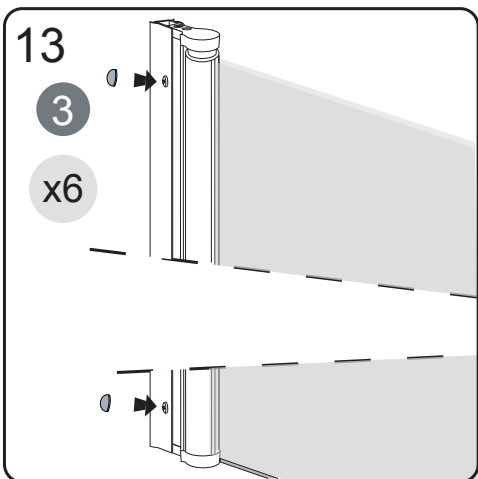

## Accessories Bags:

**Measurement:**

<b>Model</b>	<b>A</b>	<b>B</b>	<b>C</b>	<b>D</b>	<b>E</b>
<b>90x90</b>	900mm	900mm	1036mm	284mm	R450mm
<b>80x80</b>	800mm	800mm	895mm	184mm	R450mm

**Exploded View:**

**Friendship**

**Exploded View:**

<b>Drawing Nr.</b>	<b>Art Nr.</b>	<b>Description</b>	<b>Unit</b>
<b>1</b>	9140-A	ST4x35mm screw	pc
<b>2</b>		ST4x10mm screw	pc
<b>3</b>		Screw cover	pc
<b>4</b>		Plastic plugs	pc
<b>5</b>		3.2 drill bit	pc
<b>6</b>	9140-B	ICE and FIX bottom gasket	set
<b>7</b>	9140-H	ICE and FIX hinge set	set
<b>8</b>	9140-C	ICE alu magnetic gasket	set
<b>9</b>	9140-D	ICE wall profile (2.0m)	pc
<b>10</b>	9140-E	Handle set ( 145mm cc )	set
<b>11</b>	9140-F	ICE R Friendship Handle set	set
<b>12</b>	9140-G	ICE R 800 left door with hinge profiles	pc
	9140-I	ICE R 800 Leaves left door with hinge profiles	pc
	9140-J	ICE R 800 Friendship left door with hinge profiles	pc
	9140-K	ICE R 900 left door with hinge profiles	pc
	9140-L	ICE R 900 Leaves left door with hinge profiles	pc
	9140-M	ICE R 900 Friendship left door with hinge profiles	pc
<b>13</b>	9140-N	ICE R 800 right door with hinge profiles	pc
	9140-O	ICE R 800 Leaves right door with hinge profiles	pc
	9140-P	ICE R 800 Friendship right door with hinge profiles	pc
	9140-Q	ICE R 900 right door with hinge profiles	pc
	9140-R	ICE R 900 Leaves right door with hinge profiles	pc
	9140-S	ICE R 900 Friendship right door with hinge profiles	pc