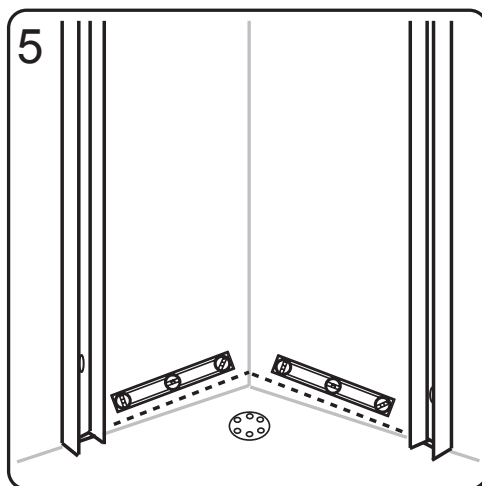

## Accessories Bags:

**Measurement:**

<b>Model</b>	<b>A</b>	<b>B</b>	<b>C</b>	<b>D</b>	<b>E</b>
<b>90x90</b>	900mm	900mm	1036mm	284mm	R450mm
<b>80x80</b>	800mm	800mm	895mm	184mm	R450mm

**Exploded View:**

**Friendship**

**Exploded View:**

<b>Drawing Nr.</b>	<b>Art Nr.</b>	<b>Description</b>	<b>Unit</b>
<b>1</b>	9140-A	ST4x35mm screw	pc
<b>2</b>		ST4x10mm screw	pc
<b>3</b>		Screw cover	pc
<b>4</b>		Plastic plugs	pc
<b>5</b>		3.2 drill bit	pc
<b>6</b>	9140-B	ICE and FIX bottom gasket	set
<b>7</b>	9140-H	ICE and FIX hinge set	set
<b>8</b>	9140-C	ICE alu magnetic gasket	set
<b>9</b>	9140-D	ICE wall profile (2.0m)	pc
<b>10</b>	9140-E	Handle set ( 145mm cc )	set
<b>11</b>	9140-F	ICE R Friendship Handle set	set
<b>12</b>	9140-G	ICE R 800 left door with hinge profiles	pc
	9140-I	ICE R 800 Leaves left door with hinge profiles	pc
	9140-J	ICE R 800 Friendship left door with hinge profiles	pc
	9140-K	ICE R 900 left door with hinge profiles	pc
	9140-L	ICE R 900 Leaves left door with hinge profiles	pc
	9140-M	ICE R 900 Friendship left door with hinge profiles	pc
<b>13</b>	9140-N	ICE R 800 right door with hinge profiles	pc
	9140-O	ICE R 800 Leaves right door with hinge profiles	pc
	9140-P	ICE R 800 Friendship right door with hinge profiles	pc
	9140-Q	ICE R 900 right door with hinge profiles	pc
	9140-R	ICE R 900 Leaves right door with hinge profiles	pc
	9140-S	ICE R 900 Friendship right door with hinge profiles	pc