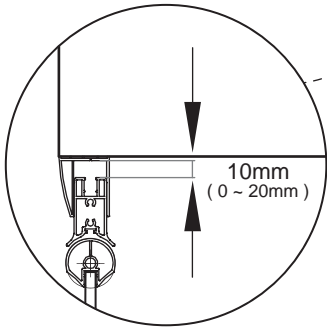

NORO

SHINE

Getting Start:

	<p>This product fulfils the EN14428 standard</p>		<p>Goggles are recommended to protect the eyes</p>
	<p>All glass used are tempered security glass</p>		<p>Caution: Always Handle Glass With Care! Always protect the edges and corners of the glass when assembling.</p>
	<p>2 people are recommended to assemble this shower enclosure</p>		<p>Gloves are recommended to prevent slippery on glass</p>

Tools Needed:

Accessories Bags:

Measurement:

2000mm

1962mm

Model	90x90	100x100
A	900mm	1000mm
B	900mm	1000mm
C	1045mm	1185mm
D	323mm	423mm
E	373mm	373mm
F	R450mm	R450mm

Exploded View:

Drawing Nr.	Art Nr.	Description
1	9145-A	ST4x35mm screw
2		ST4x10mm screw
3		Screw cover
4		Plastic plugs
5		3.2 drill bit
6		Allen key
7	9140-B	18mm bottom gasket (1.0m)
8	9145-B	SHINE hinge set
9	9145-C	SHINE alu magnetic gasket
10	9145-D	SHINE matte silver wall profile (2.0m)
	9145-E	SHINE white wall profile (2.0m)
11	9145-F	NORO stainless steel handle