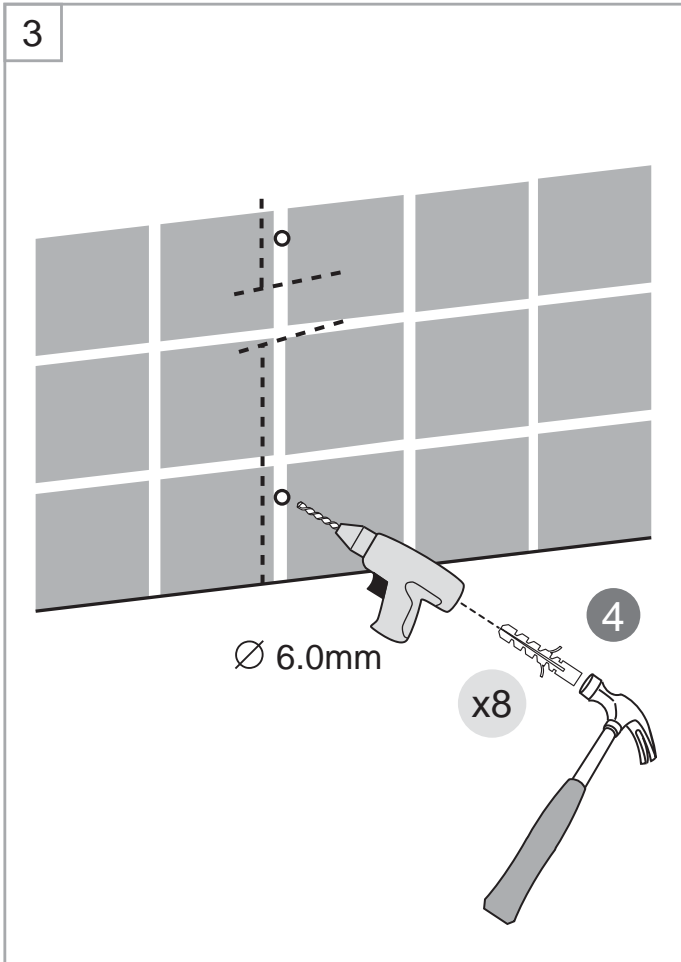

Tools Needed:

Accessories Bags:

Measurement:

2000mm

1962mm

Model	90x90	100x100
A	900mm	1000mm
B	900mm	1000mm
C	1045mm	1185mm
D	323mm	423mm
E	373mm	373mm
F	R450mm	R450mm

Exploded View:

Drawing Nr.	Art Nr.	Description
1	9145-A	ST4x35mm screw
2		ST4x10mm screw
3		Screw cover
4		Plastic plugs
5		3.2 drill bit
6		Allen key
7	9140-B	18mm bottom gasket (1.0m)
8	9145-B	SHINE hinge set
9	9145-C	SHINE alu magnetic gasket
10	9145-D	SHINE matte silver wall profile (2.0m)
	9145-E	SHINE white wall profile (2.0m)
11	9145-F	NORO stainless steel handle

Drawing Nr.	Art Nr.	Description	
12	9145-G	SHINE 900 transparent left door with matte silver profile	
	9145-H	SHINE 900 transparent left door with white profile	
	9145-I	SHINE 900 birch bird left door with matte silver profile	
	9145-J	SHINE 900 birch bird left door with white profile	
	9145-K	SHINE 1000 transparent left door with matte silver profile	
	9145-L	SHINE 1000 transparent left door with white profile	
	9145-M	SHINE 1000 birch bird left door with matte silver profile	
	9145-N	SHINE 1000 birch bird left door with white profile	
	13	9145-O	SHINE 900 transparent right door with matte silver profile
		9145-P	SHINE 900 transparent right door with white profile
9145-Q		SHINE 900 birch bird right door with matte silver profile	
9145-R		SHINE 900 birch bird right door with white profile	
9145-S		SHINE 1000 transparent right door with matte silver profile	
9145-T		SHINE 1000 transparent right door with white profile	
9145-U		SHINE 1000 birch bird right door with matte silver profile	
9145-V		SHINE 1000 birch bird right door with white profile	