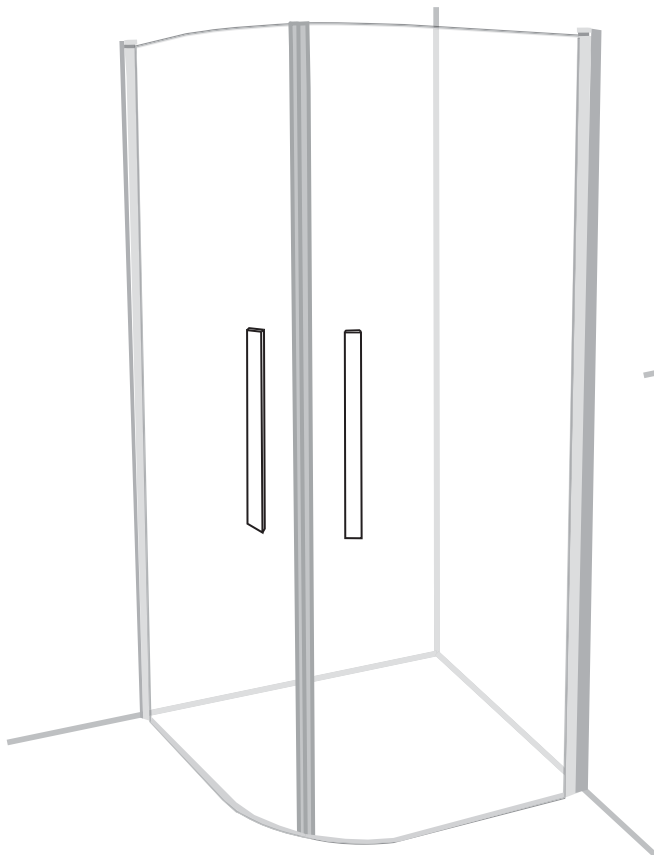

SHINE

Noro Scandinavia

035 166430 **SE**
info@noro.se

020 7435740 **FI**
info@norokylpyhuone.fi

692 36170 **NO**
info@noro.se

070 252822 **DK**
info@noro.se

Ver.001