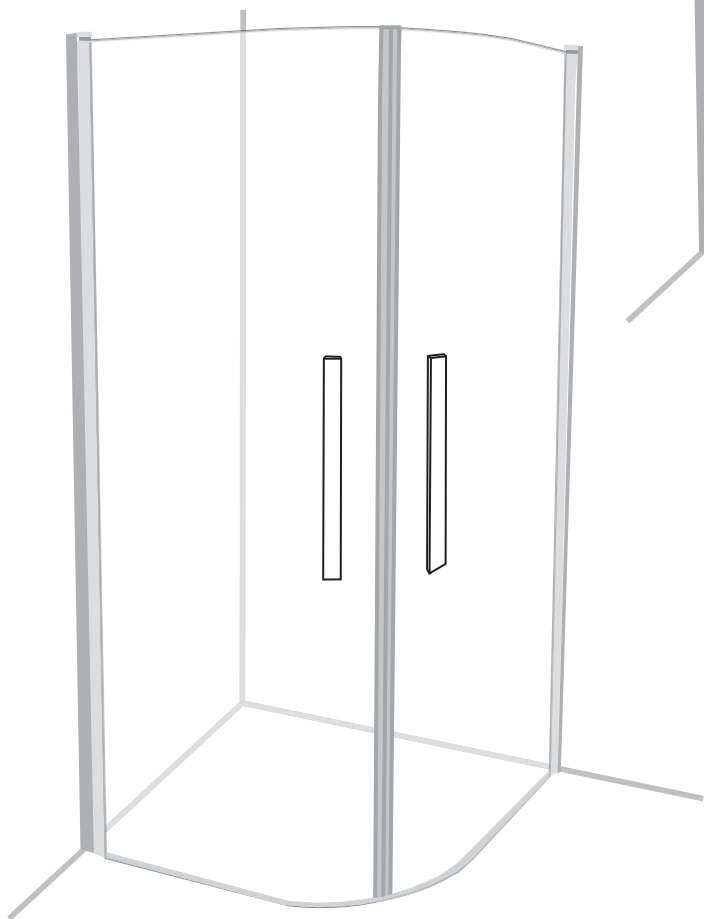

NORO

SHINE

Getting Start:

	<p>This product fulfils the EN14428 standard</p>		<p>Goggles are recommended to protect the eyes</p>
	<p>All glass used are tempered security glass</p>		<p>Caution: Always Handle Glass With Care! Always protect the edges and corners of the glass when assembling.</p>
	<p>2 people are recommended to assemble this shower enclosure</p>		<p>Gloves are recommended to prevent slippery on glass</p>

Tools Needed:

Accessories Bags:

Measurement:

2000mm

1962mm

Model	90x90	100x100
A	900mm	1000mm
B	900mm	1000mm
C	1045mm	1185mm
D	323mm	423mm
E	373mm	373mm
F	R450mm	R450mm

Exploded View:

Drawing Nr.	Art Nr.	Description
1	9145-A	ST4x35mm screw
2		ST4x10mm screw
3		Screw cover
4		Plastic plugs
5		3.2 drill bit
6		Allen key
7	9140-B	18mm bottom gasket (1.0m)
8	9145-B	SHINE hinge set
9	9145-C	SHINE alu magnetic gasket
10	9145-D	SHINE matte silver wall profile (2.0m)
	9145-E	SHINE white wall profile (2.0m)
11	9145-F	NORO stainless steel handle