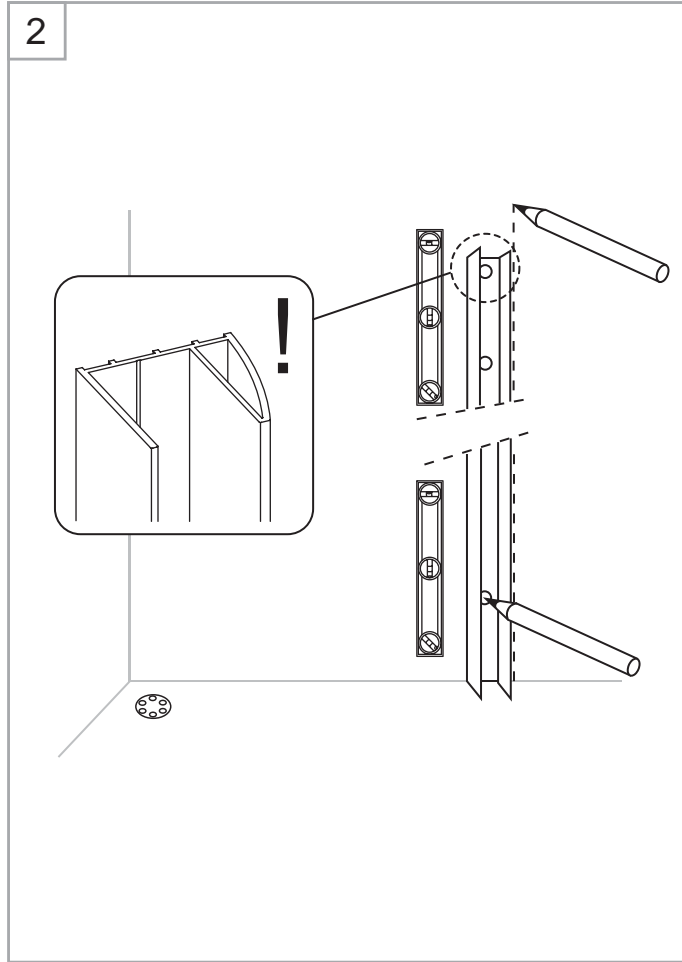

Tools Needed:

Accessories Bags:

Measurement:

2000mm

1962mm

Model	90x90	100x100
A	900mm	1000mm
B	900mm	1000mm
C	1045mm	1185mm
D	323mm	423mm
E	373mm	373mm
F	R450mm	R450mm

Exploded View:

Drawing Nr.	Art Nr.	Description
1	9145-A	ST4x35mm screw
2		ST4x10mm screw
3		Screw cover
4		Plastic plugs
5		3.2 drill bit
6		Allen key
7	9140-B	18mm bottom gasket (1.0m)
8	9145-B	SHINE hinge set
9	9145-C	SHINE alu magnetic gasket
10	9145-D	SHINE matte silver wall profile (2.0m)
	9145-E	SHINE white wall profile (2.0m)
11	9145-F	NORO stainless steel handle

Drawing Nr.	Art Nr.	Description	
12	9145-G	SHINE 900 transparent left door with matte silver profile	
	9145-H	SHINE 900 transparent left door with white profile	
	9145-I	SHINE 900 birch bird left door with matte silver profile	
	9145-J	SHINE 900 birch bird left door with white profile	
	9145-K	SHINE 1000 transparent left door with matte silver profile	
	9145-L	SHINE 1000 transparent left door with white profile	
	9145-M	SHINE 1000 birch bird left door with matte silver profile	
	9145-N	SHINE 1000 birch bird left door with white profile	
	13	9145-O	SHINE 900 transparent right door with matte silver profile
		9145-P	SHINE 900 transparent right door with white profile
9145-Q		SHINE 900 birch bird right door with matte silver profile	
9145-R		SHINE 900 birch bird right door with white profile	
9145-S		SHINE 1000 transparent right door with matte silver profile	
9145-T		SHINE 1000 transparent right door with white profile	
9145-U		SHINE 1000 birch bird right door with matte silver profile	
9145-V		SHINE 1000 birch bird right door with white profile	