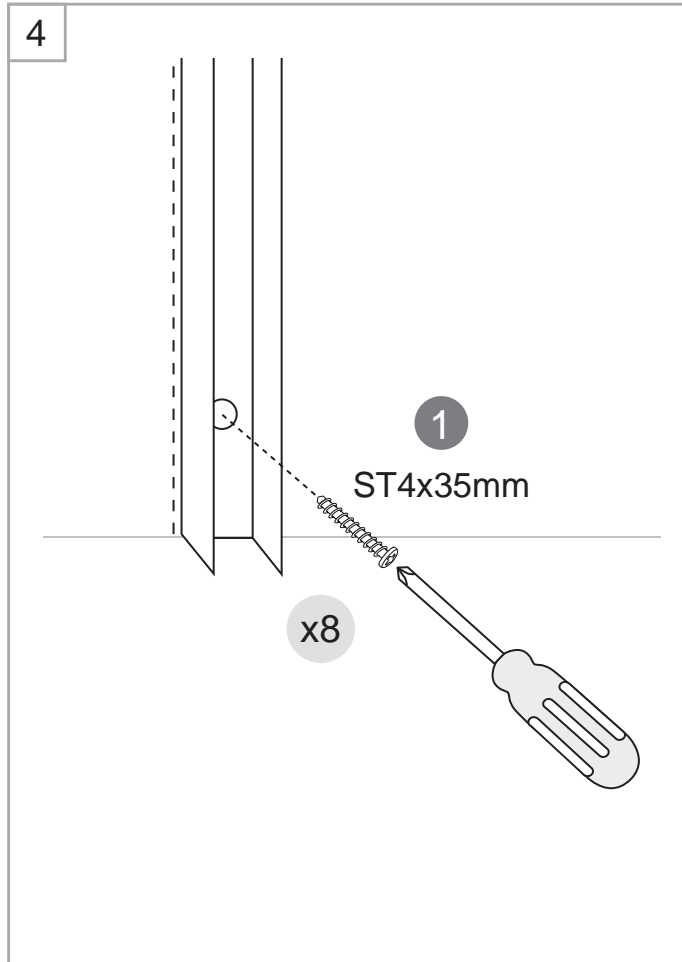

Tools Needed:

Accessories Bags:

Measurement:

2000mm

1962mm

Model	90x90	100x100
A	900mm	1000mm
B	900mm	1000mm
C	1045mm	1185mm
D	323mm	423mm
E	373mm	373mm
F	R450mm	R450mm

Exploded View:

Drawing Nr.	Art Nr.	Description
1	9145-A	ST4x35mm screw
2		ST4x10mm screw
3		Screw cover
4		Plastic plugs
5		3.2 drill bit
6		Allen key
7	9140-B	18mm bottom gasket (1.0m)
8	9145-B	SHINE hinge set
9	9145-C	SHINE alu magnetic gasket
10	9145-D	SHINE matte silver wall profile (2.0m)
	9145-E	SHINE white wall profile (2.0m)
11	9145-F	NORO stainless steel handle

Drawing Nr.	Art Nr.	Description	
12	9145-G	SHINE 900 transparent left door with matte silver profile	
	9145-H	SHINE 900 transparent left door with white profile	
	9145-I	SHINE 900 birch bird left door with matte silver profile	
	9145-J	SHINE 900 birch bird left door with white profile	
	9145-K	SHINE 1000 transparent left door with matte silver profile	
	9145-L	SHINE 1000 transparent left door with white profile	
	9145-M	SHINE 1000 birch bird left door with matte silver profile	
	9145-N	SHINE 1000 birch bird left door with white profile	
	13	9145-O	SHINE 900 transparent right door with matte silver profile
		9145-P	SHINE 900 transparent right door with white profile
9145-Q		SHINE 900 birch bird right door with matte silver profile	
9145-R		SHINE 900 birch bird right door with white profile	
9145-S		SHINE 1000 transparent right door with matte silver profile	
9145-T		SHINE 1000 transparent right door with white profile	
9145-U		SHINE 1000 birch bird right door with matte silver profile	
9145-V		SHINE 1000 birch bird right door with white profile	