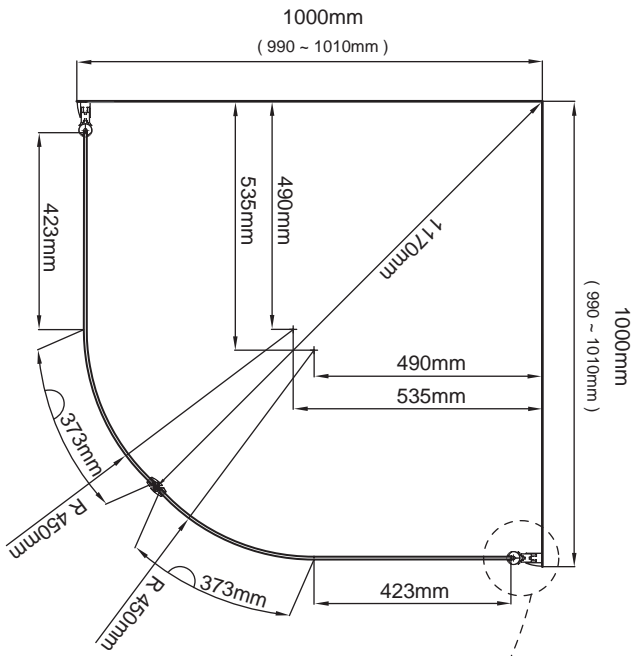

Tools Needed:

Accessories Bags:

Measurement:

2000mm

1962mm

Model	90x90	100x100
A	900mm	1000mm
B	900mm	1000mm
C	1045mm	1185mm
D	323mm	423mm
E	373mm	373mm
F	R450mm	R450mm

Exploded View:

Drawing Nr.	Art Nr.	Description
1	9145-A	ST4x35mm screw
2		ST4x10mm screw
3		Screw cover
4		Plastic plugs
5		3.2 drill bit
6		Allen key
7	9140-B	18mm bottom gasket (1.0m)
8	9145-B	SHINE hinge set
9	9145-C	SHINE alu magnetic gasket
10	9145-D	SHINE matte silver wall profile (2.0m)
	9145-E	SHINE white wall profile (2.0m)
11	9145-F	NORO stainless steel handle

Drawing Nr.	Art Nr.	Description	
12	9145-G	SHINE 900 transparent left door with matte silver profile	
	9145-H	SHINE 900 transparent left door with white profile	
	9145-I	SHINE 900 birch bird left door with matte silver profile	
	9145-J	SHINE 900 birch bird left door with white profile	
	9145-K	SHINE 1000 transparent left door with matte silver profile	
	9145-L	SHINE 1000 transparent left door with white profile	
	9145-M	SHINE 1000 birch bird left door with matte silver profile	
	9145-N	SHINE 1000 birch bird left door with white profile	
	13	9145-O	SHINE 900 transparent right door with matte silver profile
		9145-P	SHINE 900 transparent right door with white profile
9145-Q		SHINE 900 birch bird right door with matte silver profile	
9145-R		SHINE 900 birch bird right door with white profile	
9145-S		SHINE 1000 transparent right door with matte silver profile	
9145-T		SHINE 1000 transparent right door with white profile	
9145-U		SHINE 1000 birch bird right door with matte silver profile	
9145-V		SHINE 1000 birch bird right door with white profile	