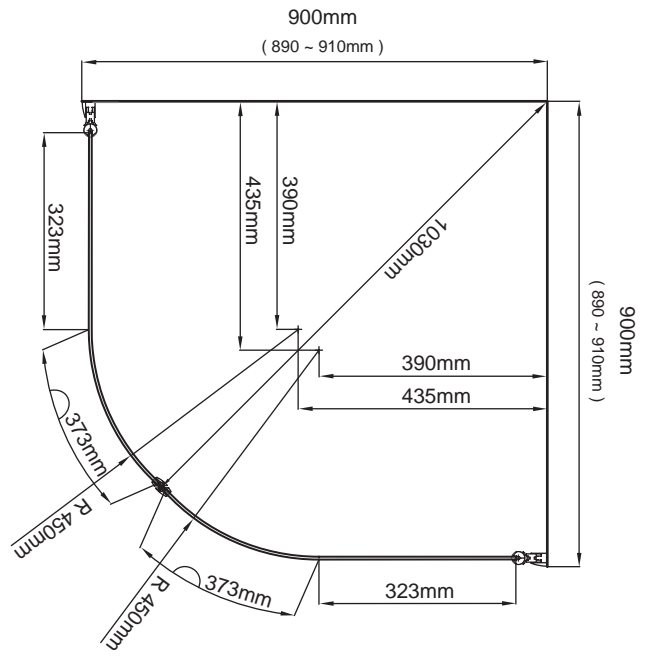

Tools Needed:

Accessories Bags:

Measurement:

2000mm

1962mm

Model	90x90	100x100
A	900mm	1000mm
B	900mm	1000mm
C	1045mm	1185mm
D	323mm	423mm
E	373mm	373mm
F	R450mm	R450mm

Exploded View:

Drawing Nr.	Art Nr.	Description
1	9145-A	ST4x35mm screw
2		ST4x10mm screw
3		Screw cover
4		Plastic plugs
5		3.2 drill bit
6		Allen key
7	9140-B	18mm bottom gasket (1.0m)
8	9145-B	SHINE hinge set
9	9145-C	SHINE alu magnetic gasket
10	9145-D	SHINE matte silver wall profile (2.0m)
	9145-E	SHINE white wall profile (2.0m)
11	9145-F	NORO stainless steel handle

Drawing Nr.	Art Nr.	Description	
12	9145-G	SHINE 900 transparent left door with matte silver profile	
	9145-H	SHINE 900 transparent left door with white profile	
	9145-I	SHINE 900 birch bird left door with matte silver profile	
	9145-J	SHINE 900 birch bird left door with white profile	
	9145-K	SHINE 1000 transparent left door with matte silver profile	
	9145-L	SHINE 1000 transparent left door with white profile	
	9145-M	SHINE 1000 birch bird left door with matte silver profile	
	9145-N	SHINE 1000 birch bird left door with white profile	
	13	9145-O	SHINE 900 transparent right door with matte silver profile
		9145-P	SHINE 900 transparent right door with white profile
9145-Q		SHINE 900 birch bird right door with matte silver profile	
9145-R		SHINE 900 birch bird right door with white profile	
9145-S		SHINE 1000 transparent right door with matte silver profile	
9145-T		SHINE 1000 transparent right door with white profile	
9145-U		SHINE 1000 birch bird right door with matte silver profile	
9145-V		SHINE 1000 birch bird right door with white profile	