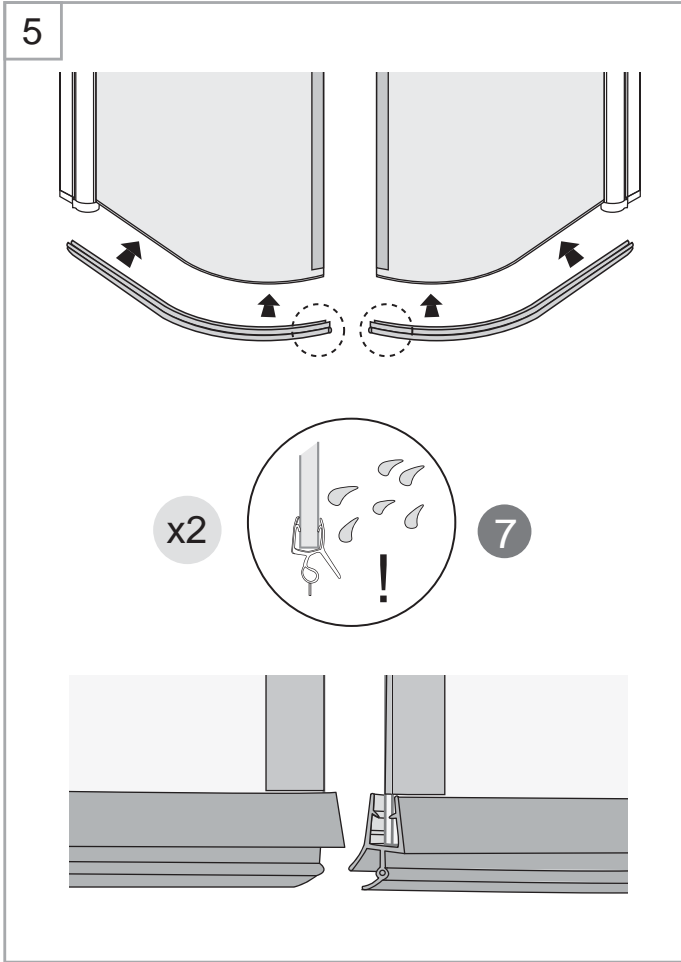

Tools Needed:

Accessories Bags:

Measurement:

2000mm

1962mm

Model	90x90	100x100
A	900mm	1000mm
B	900mm	1000mm
C	1045mm	1185mm
D	323mm	423mm
E	373mm	373mm
F	R450mm	R450mm

Exploded View:

Drawing Nr.	Art Nr.	Description
1	9145-A	ST4x35mm screw
2		ST4x10mm screw
3		Screw cover
4		Plastic plugs
5		3.2 drill bit
6		Allen key
7	9140-B	18mm bottom gasket (1.0m)
8	9145-B	SHINE hinge set
9	9145-C	SHINE alu magnetic gasket
10	9145-D	SHINE matte silver wall profile (2.0m)
	9145-E	SHINE white wall profile (2.0m)
11	9145-F	NORO stainless steel handle

Drawing Nr.	Art Nr.	Description	
12	9145-G	SHINE 900 transparent left door with matte silver profile	
	9145-H	SHINE 900 transparent left door with white profile	
	9145-I	SHINE 900 birch bird left door with matte silver profile	
	9145-J	SHINE 900 birch bird left door with white profile	
	9145-K	SHINE 1000 transparent left door with matte silver profile	
	9145-L	SHINE 1000 transparent left door with white profile	
	9145-M	SHINE 1000 birch bird left door with matte silver profile	
	9145-N	SHINE 1000 birch bird left door with white profile	
	13	9145-O	SHINE 900 transparent right door with matte silver profile
		9145-P	SHINE 900 transparent right door with white profile
9145-Q		SHINE 900 birch bird right door with matte silver profile	
9145-R		SHINE 900 birch bird right door with white profile	
9145-S		SHINE 1000 transparent right door with matte silver profile	
9145-T		SHINE 1000 transparent right door with white profile	
9145-U		SHINE 1000 birch bird right door with matte silver profile	
9145-V		SHINE 1000 birch bird right door with white profile	