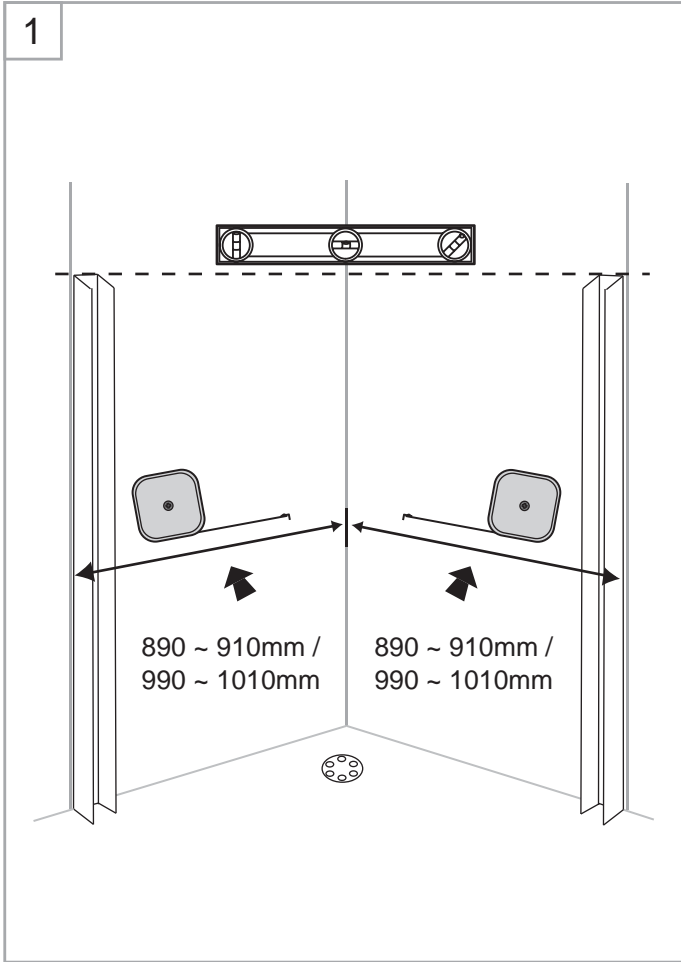

Tools Needed:

Accessories Bags:

Measurement:

2000mm

1962mm

Model	90x90	100x100
A	900mm	1000mm
B	900mm	1000mm
C	1045mm	1185mm
D	323mm	423mm
E	373mm	373mm
F	R450mm	R450mm

Exploded View:

Drawing Nr.	Art Nr.	Description
1	9145-A	ST4x35mm screw
2		ST4x10mm screw
3		Screw cover
4		Plastic plugs
5		3.2 drill bit
6		Allen key
7	9140-B	18mm bottom gasket (1.0m)
8	9145-B	SHINE hinge set
9	9145-C	SHINE alu magnetic gasket
10	9145-D	SHINE matte silver wall profile (2.0m)
	9145-E	SHINE white wall profile (2.0m)
11	9145-F	NORO stainless steel handle

Drawing Nr.	Art Nr.	Description	
12	9145-G	SHINE 900 transparent left door with matte silver profile	
	9145-H	SHINE 900 transparent left door with white profile	
	9145-I	SHINE 900 birch bird left door with matte silver profile	
	9145-J	SHINE 900 birch bird left door with white profile	
	9145-K	SHINE 1000 transparent left door with matte silver profile	
	9145-L	SHINE 1000 transparent left door with white profile	
	9145-M	SHINE 1000 birch bird left door with matte silver profile	
	9145-N	SHINE 1000 birch bird left door with white profile	
	13	9145-O	SHINE 900 transparent right door with matte silver profile
		9145-P	SHINE 900 transparent right door with white profile
9145-Q		SHINE 900 birch bird right door with matte silver profile	
9145-R		SHINE 900 birch bird right door with white profile	
9145-S		SHINE 1000 transparent right door with matte silver profile	
9145-T		SHINE 1000 transparent right door with white profile	
9145-U		SHINE 1000 birch bird right door with matte silver profile	
9145-V		SHINE 1000 birch bird right door with white profile	