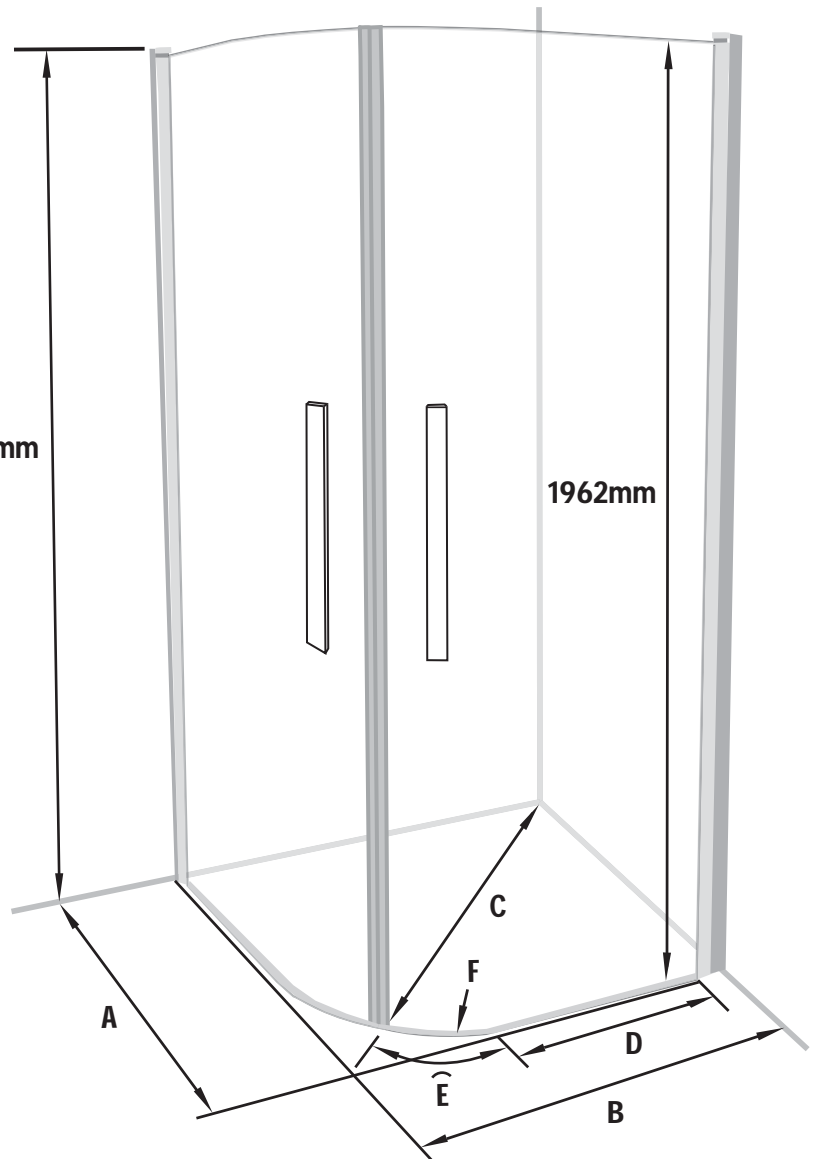

Tools Needed:

Accessories Bags:

Measurement:

2000mm

1962mm

Model	90x90	100x100
A	900mm	1000mm
B	900mm	1000mm
C	1045mm	1185mm
D	323mm	423mm
E	373mm	373mm
F	R450mm	R450mm

Exploded View:

Drawing Nr.	Art Nr.	Description
1	9145-A	ST4x35mm screw
2		ST4x10mm screw
3		Screw cover
4		Plastic plugs
5		3.2 drill bit
6		Allen key
7	9140-B	18mm bottom gasket (1.0m)
8	9145-B	SHINE hinge set
9	9145-C	SHINE alu magnetic gasket
10	9145-D	SHINE matte silver wall profile (2.0m)
	9145-E	SHINE white wall profile (2.0m)
11	9145-F	NORO stainless steel handle

Drawing Nr.	Art Nr.	Description	
12	9145-G	SHINE 900 transparent left door with matte silver profile	
	9145-H	SHINE 900 transparent left door with white profile	
	9145-I	SHINE 900 birch bird left door with matte silver profile	
	9145-J	SHINE 900 birch bird left door with white profile	
	9145-K	SHINE 1000 transparent left door with matte silver profile	
	9145-L	SHINE 1000 transparent left door with white profile	
	9145-M	SHINE 1000 birch bird left door with matte silver profile	
	9145-N	SHINE 1000 birch bird left door with white profile	
	13	9145-O	SHINE 900 transparent right door with matte silver profile
		9145-P	SHINE 900 transparent right door with white profile
9145-Q		SHINE 900 birch bird right door with matte silver profile	
9145-R		SHINE 900 birch bird right door with white profile	
9145-S		SHINE 1000 transparent right door with matte silver profile	
9145-T		SHINE 1000 transparent right door with white profile	
9145-U		SHINE 1000 birch bird right door with matte silver profile	
9145-V		SHINE 1000 birch bird right door with white profile	