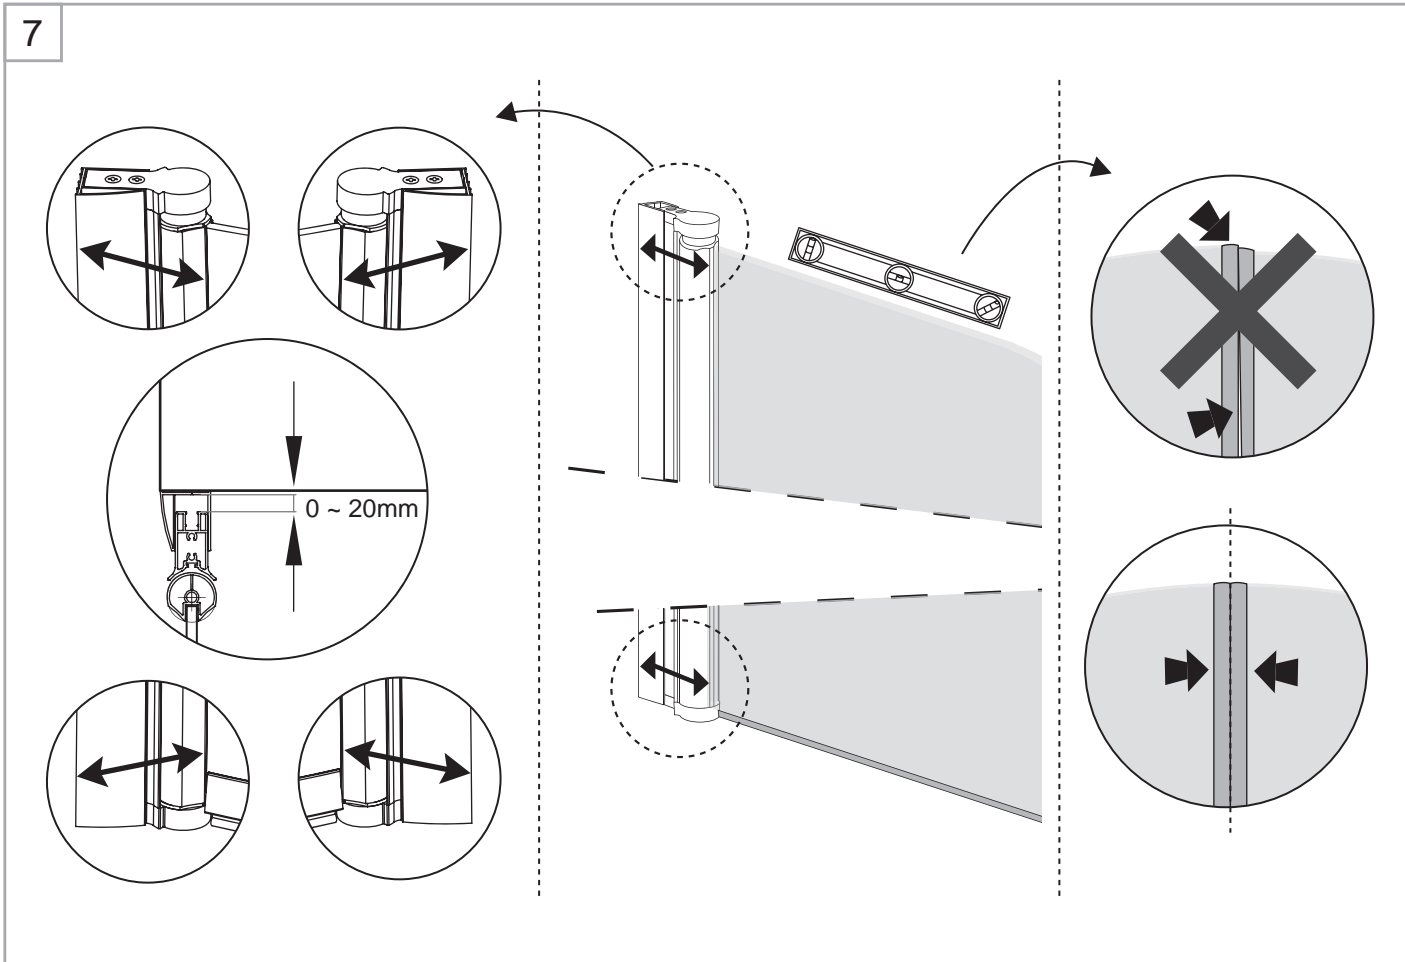

Tools Needed:

Accessories Bags:

Measurement:

2000mm

1962mm

Model	90x90	100x100
A	900mm	1000mm
B	900mm	1000mm
C	1045mm	1185mm
D	323mm	423mm
E	373mm	373mm
F	R450mm	R450mm

Exploded View:

Drawing Nr.	Art Nr.	Description
1	9145-A	ST4x35mm screw
2		ST4x10mm screw
3		Screw cover
4		Plastic plugs
5		3.2 drill bit
6		Allen key
7	9140-B	18mm bottom gasket (1.0m)
8	9145-B	SHINE hinge set
9	9145-C	SHINE alu magnetic gasket
10	9145-D	SHINE matte silver wall profile (2.0m)
	9145-E	SHINE white wall profile (2.0m)
11	9145-F	NORO stainless steel handle

Drawing Nr.	Art Nr.	Description	
12	9145-G	SHINE 900 transparent left door with matte silver profile	
	9145-H	SHINE 900 transparent left door with white profile	
	9145-I	SHINE 900 birch bird left door with matte silver profile	
	9145-J	SHINE 900 birch bird left door with white profile	
	9145-K	SHINE 1000 transparent left door with matte silver profile	
	9145-L	SHINE 1000 transparent left door with white profile	
	9145-M	SHINE 1000 birch bird left door with matte silver profile	
	9145-N	SHINE 1000 birch bird left door with white profile	
	13	9145-O	SHINE 900 transparent right door with matte silver profile
		9145-P	SHINE 900 transparent right door with white profile
9145-Q		SHINE 900 birch bird right door with matte silver profile	
9145-R		SHINE 900 birch bird right door with white profile	
9145-S		SHINE 1000 transparent right door with matte silver profile	
9145-T		SHINE 1000 transparent right door with white profile	
9145-U		SHINE 1000 birch bird right door with matte silver profile	
9145-V		SHINE 1000 birch bird right door with white profile	