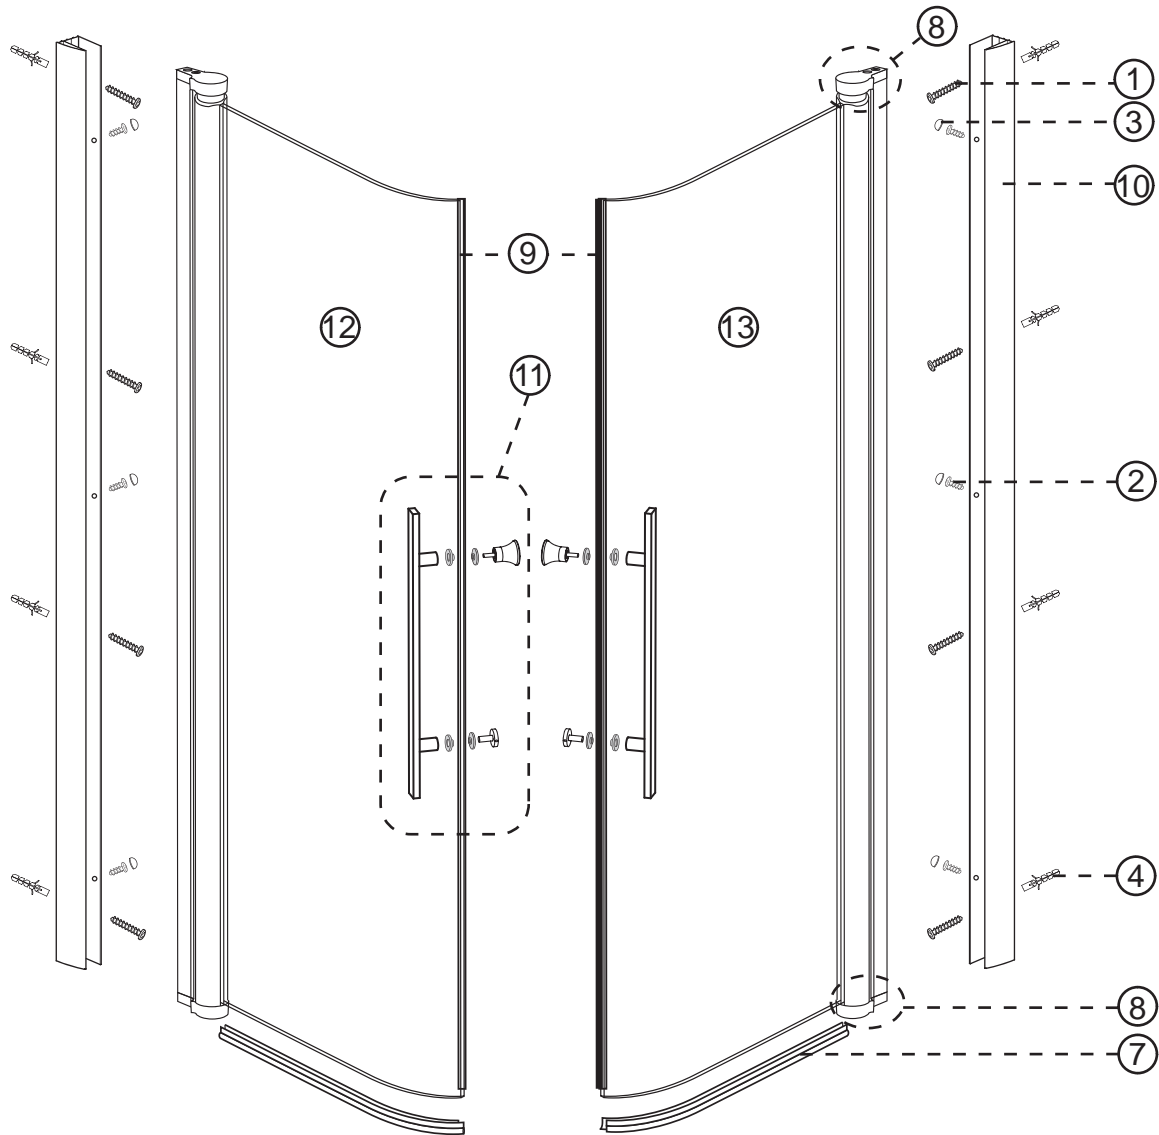

Tools Needed:

Accessories Bags:

Measurement:

2000mm

1962mm

Model	90x90	100x100
A	900mm	1000mm
B	900mm	1000mm
C	1045mm	1185mm
D	323mm	423mm
E	373mm	373mm
F	R450mm	R450mm

Exploded View:

Drawing Nr.	Art Nr.	Description
1	9145-A	ST4x35mm screw
2		ST4x10mm screw
3		Screw cover
4		Plastic plugs
5		3.2 drill bit
6		Allen key
7	9140-B	18mm bottom gasket (1.0m)
8	9145-B	SHINE hinge set
9	9145-C	SHINE alu magnetic gasket
10	9145-D	SHINE matte silver wall profile (2.0m)
	9145-E	SHINE white wall profile (2.0m)
11	9145-F	NORO stainless steel handle

Drawing Nr.	Art Nr.	Description	
12	9145-G	SHINE 900 transparent left door with matte silver profile	
	9145-H	SHINE 900 transparent left door with white profile	
	9145-I	SHINE 900 birch bird left door with matte silver profile	
	9145-J	SHINE 900 birch bird left door with white profile	
	9145-K	SHINE 1000 transparent left door with matte silver profile	
	9145-L	SHINE 1000 transparent left door with white profile	
	9145-M	SHINE 1000 birch bird left door with matte silver profile	
	9145-N	SHINE 1000 birch bird left door with white profile	
	13	9145-O	SHINE 900 transparent right door with matte silver profile
		9145-P	SHINE 900 transparent right door with white profile
9145-Q		SHINE 900 birch bird right door with matte silver profile	
9145-R		SHINE 900 birch bird right door with white profile	
9145-S		SHINE 1000 transparent right door with matte silver profile	
9145-T		SHINE 1000 transparent right door with white profile	
9145-U		SHINE 1000 birch bird right door with matte silver profile	
9145-V		SHINE 1000 birch bird right door with white profile	