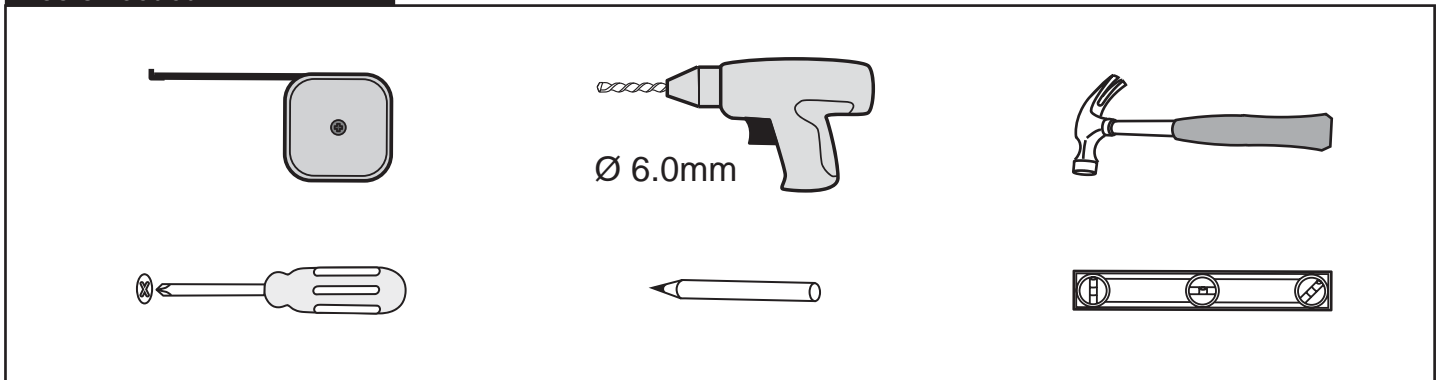

NORO

SHINE

Getting Start:

	<p>This product fulfils the EN14428 standard</p>		<p>Goggles are recommended to protect the eyes</p>
	<p>All glass used are tempered security glass</p>		<p>Caution: Always Handle Glass With Care! Always protect the edges and corners of the glass when assembling.</p>
	<p>2 people are recommended to assemble this shower enclosure</p>		<p>Gloves are recommended to prevent slippery on glass</p>

Tools Needed:

Accessories Bags:

Measurement:

2000mm

1962mm

Model	90x90	100x100
A	900mm	1000mm
B	900mm	1000mm
C	1045mm	1185mm
D	323mm	423mm
E	373mm	373mm
F	R450mm	R450mm

Exploded View:

Drawing Nr.	Art Nr.	Description
1	9145-A	ST4x35mm screw
2		ST4x10mm screw
3		Screw cover
4		Plastic plugs
5		3.2 drill bit
6		Allen key
7	9140-B	18mm bottom gasket (1.0m)
8	9145-B	SHINE hinge set
9	9145-C	SHINE alu magnetic gasket
10	9145-D	SHINE matte silver wall profile (2.0m)
	9145-E	SHINE white wall profile (2.0m)
11	9145-F	NORO stainless steel handle