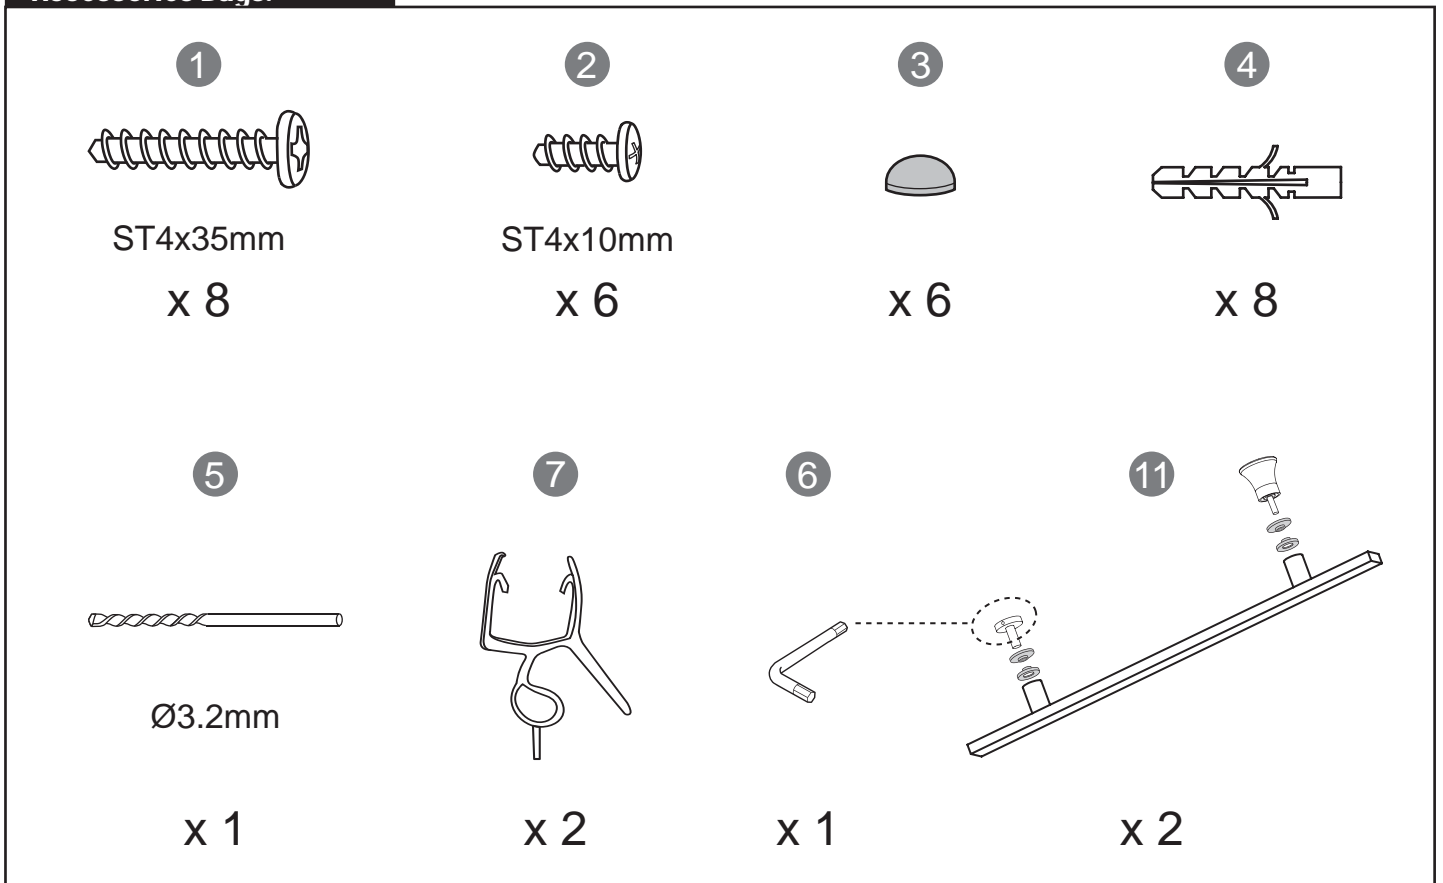

NORO

SHINE

Getting Start:

	<p>This product fulfils the EN14428 standard</p>		<p>Goggles are recommended to protect the eyes</p>
	<p>All glass used are tempered security glass</p>		<p>Caution: Always Handle Glass With Care! Always protect the edges and corners of the glass when assembling.</p>
	<p>2 people are recommended to assemble this shower enclosure</p>		<p>Gloves are recommended to prevent slippery on glass</p>

Tools Needed:

Accessories Bags:

Measurement:

2000mm

1962mm

Model	90x90	100x100
A	900mm	1000mm
B	900mm	1000mm
C	1045mm	1185mm
D	323mm	423mm
E	373mm	373mm
F	R450mm	R450mm

Exploded View:

Drawing Nr.	Art Nr.	Description
1	9145-A	ST4x35mm screw
2		ST4x10mm screw
3		Screw cover
4		Plastic plugs
5		3.2 drill bit
6		Allen key
7	9140-B	18mm bottom gasket (1.0m)
8	9145-B	SHINE hinge set
9	9145-C	SHINE alu magnetic gasket
10	9145-D	SHINE matte silver wall profile (2.0m)
	9145-E	SHINE white wall profile (2.0m)
11	9145-F	NORO stainless steel handle