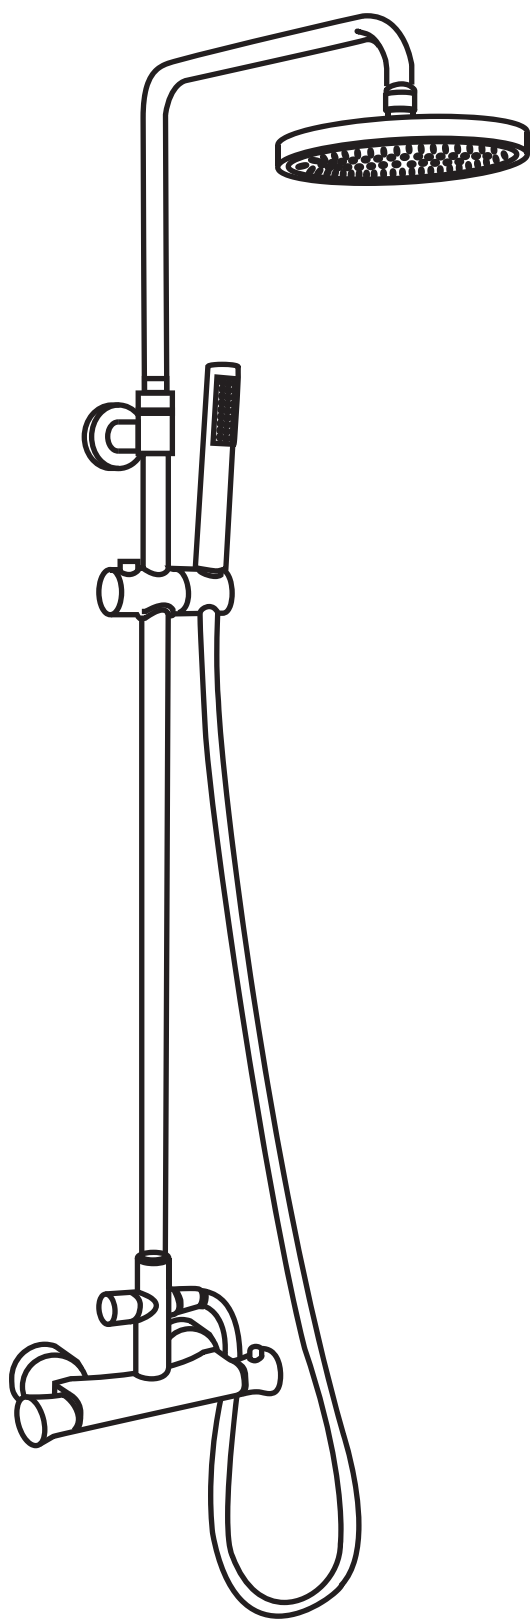

POLO TAKDUSCH

Noro Scandinavia

035 166430 **SE**
info@noro.se

020 7435740 **FI**
info@norokylpyhuone.fi

692 36170 **NO**
info@noro.se

Ver.001